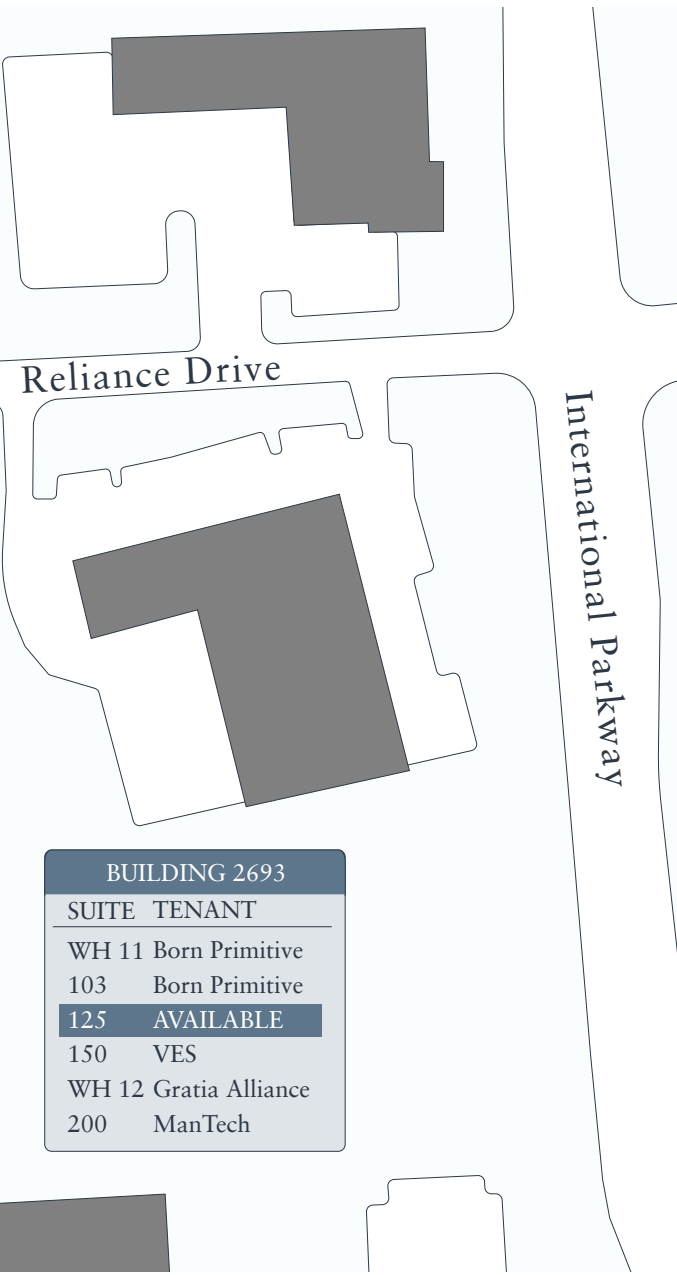

BUILDING 2696	
SUITE	TENANT
400	AVI
WH 2	Gratia Alliance
250	Born Primitive
202	Gulf Seaboard
200	Bay Mechanical
WH 7	Premium E-Store
100	GBS Group
WH 9	AVAILABLE
WH 10	ProFab

BUILDING 2693	
SUITE	TENANT
WH 11	Born Primitive
103	Born Primitive
125	AVAILABLE
150	VES
WH 12	Gratia Alliance
200	ManTech