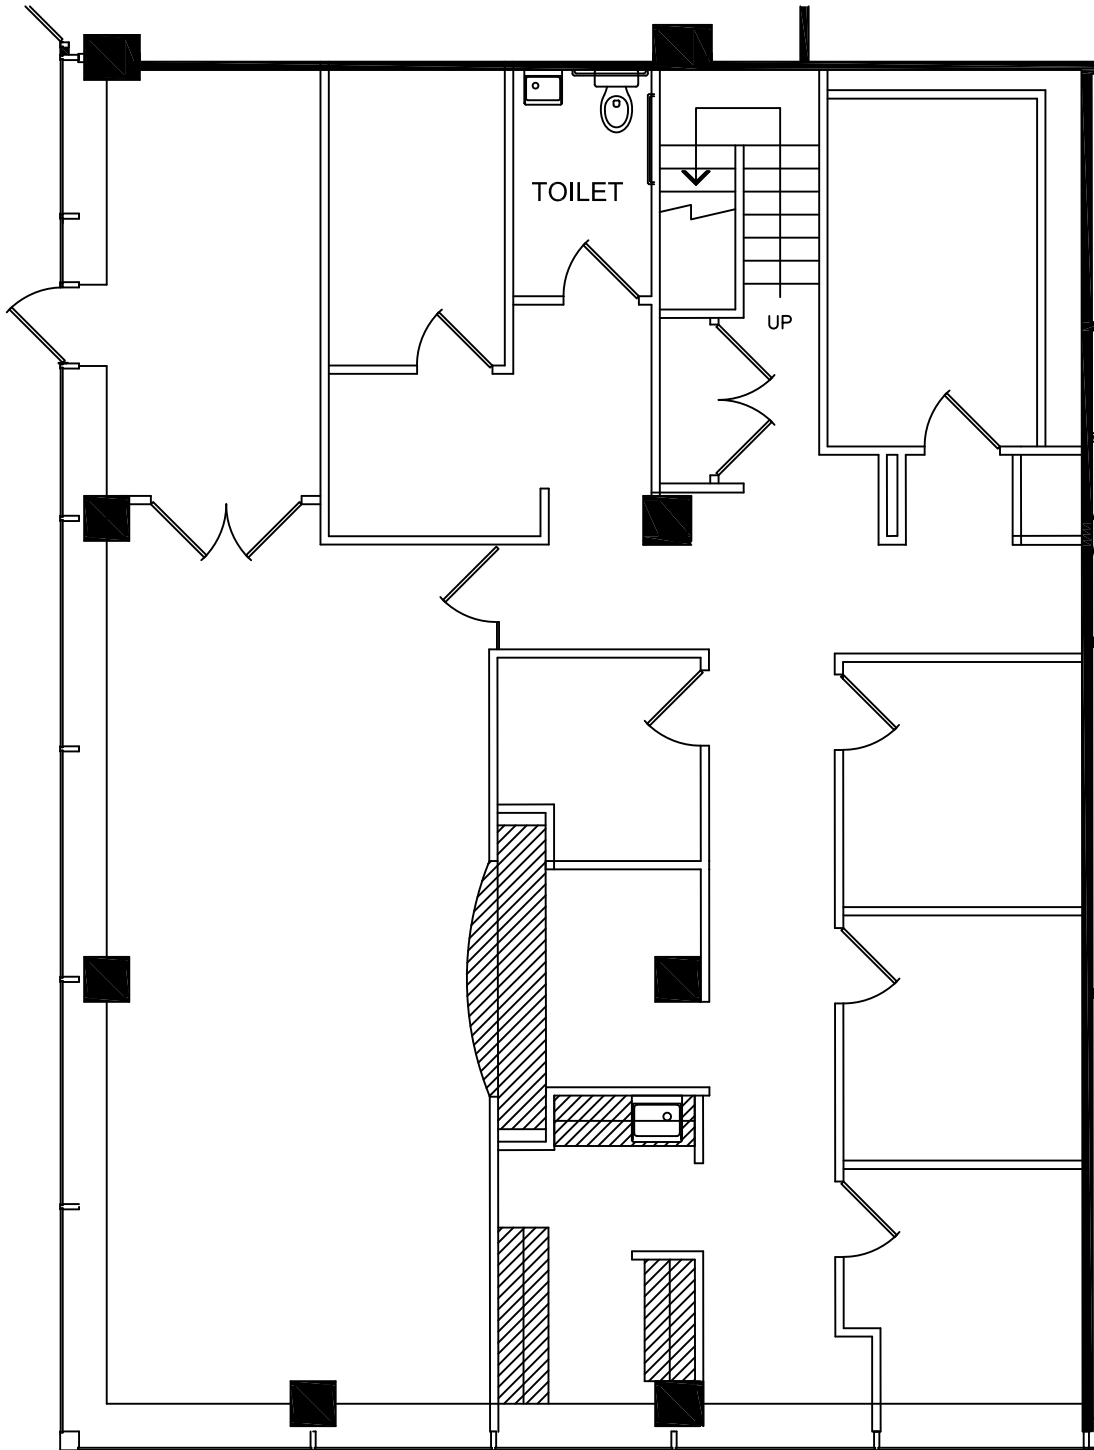

1518 Walnut Street
Suite 1308
Philadelphia, PA 19102
T: 215-287-7182

**NOT FOR
CONSTRUCTION**

PROJECT TITLE:

1st FLOOR
SUITE WEST

TWO PENN CENTER
1500 JFK BOULEVARD
PHILADELPHIA, PA

KEY PLAN:

PROJ. NO.	25 102.06
SCALE	1/8"=1'-0"
DATE	6 NOV 2025
DRAWN BY	sfs

RC-1