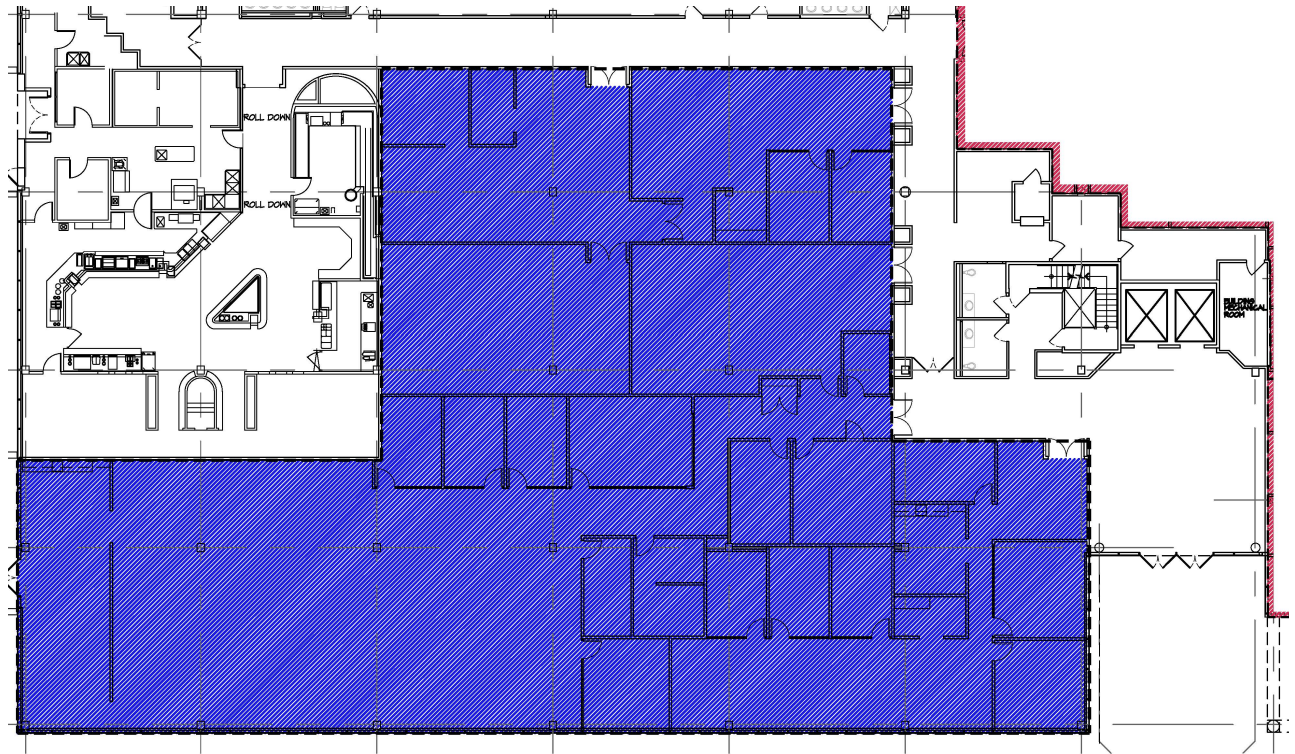

2 CORPORATE CENTER DRIVE MELVILLE, NY

17,631 SF OF OFFICE SPACE **FOR
LEASE 1ST FLOOR**