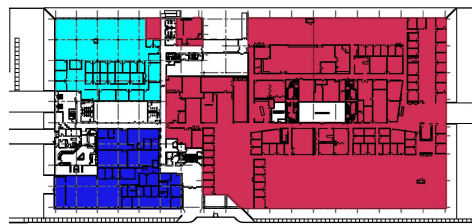

2 CORPORATE CENTER DRIVE MELVILLE, NY

17,631 SF OF OFFICE SPACE **FOR
LEASE 1ST FLOOR**