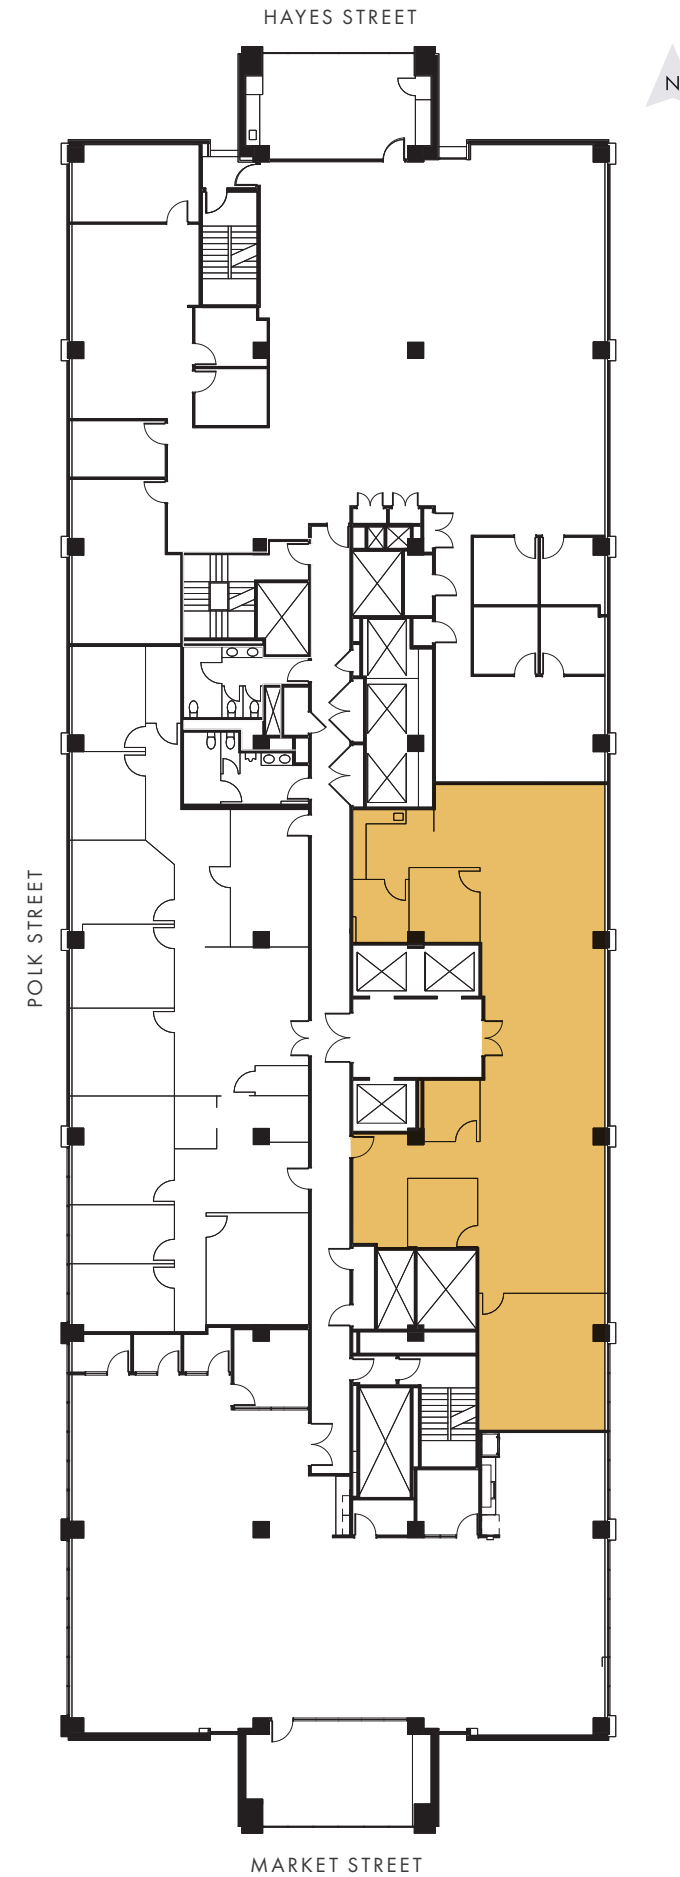

SUITE 1100

4,698 rsf

- + Market-ready traditional suite
- + 1 conference room
- + 5 private offices
- + Kitchen
- + Floor-to-ceiling window line
- + Available now

SUITE 1025

3,067 rsf

- + Traditional suite
- + 3 private offices/meeting rooms
- + 1 conference room
- + Kitchenette
- + IT/storage
- + Open area