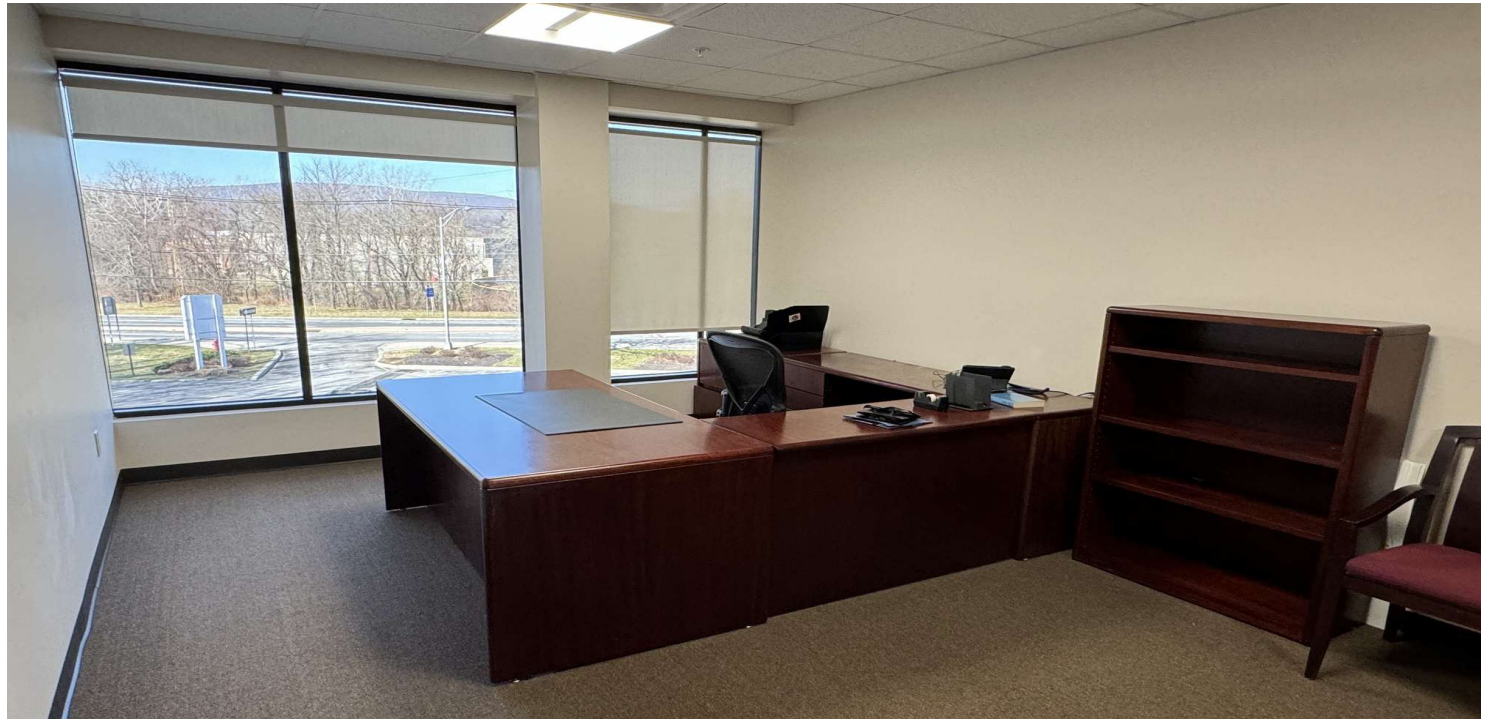

SPACE A - PROFESSIONAL OFFICE SUITE TWO PROFESSIONAL OFFICES & CONFERENCE ROOM

VIRTUAL 3D TOUR: [HTTPS://MY.MATTERPORT.COM/SHOW/?M=VVH6FWWQ9FS](https://my.matterport.com/show/?m=VVH6FWWQ9FS)

CR Properties Group, LLC
295 Main Street
Poughkeepsie, NY 12601
www.crproperties.com