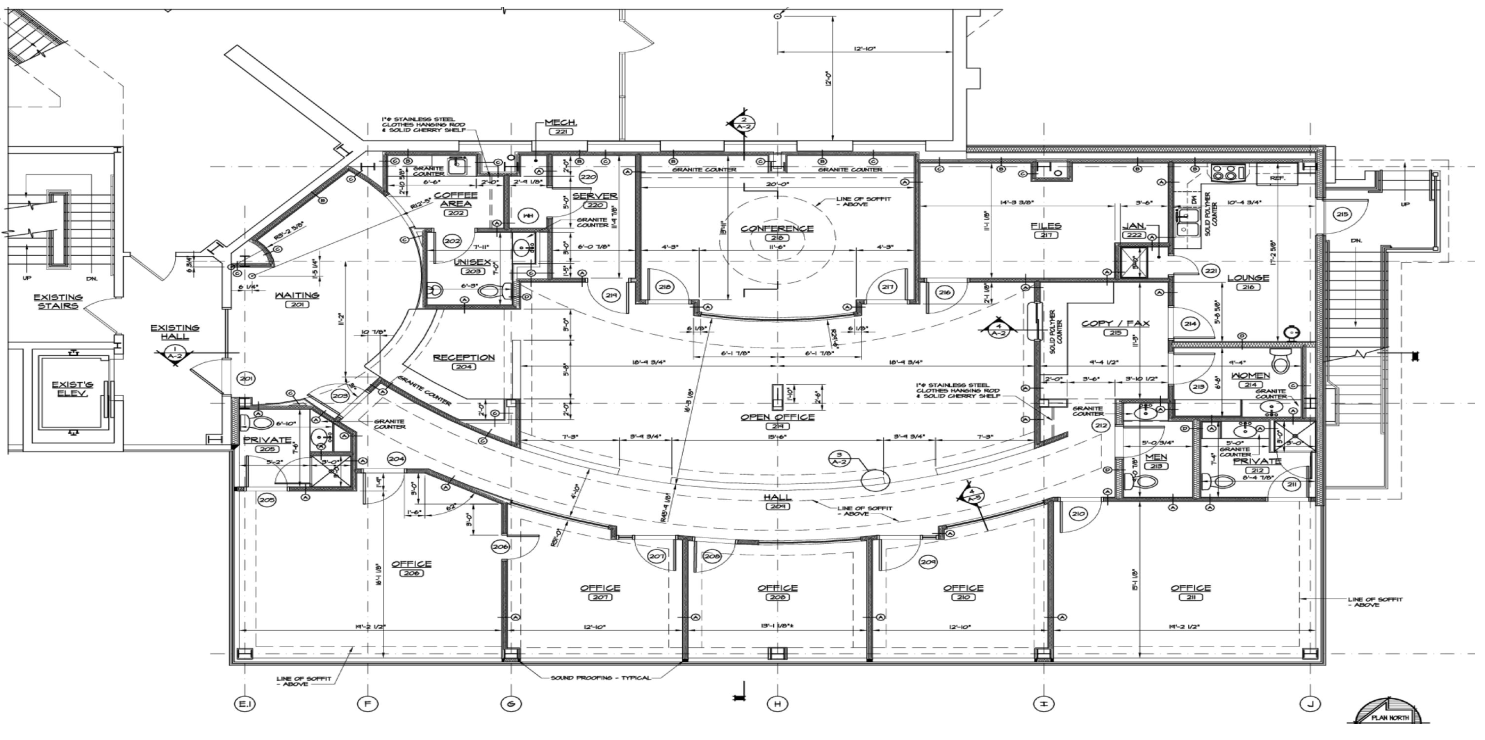

SPACE B - PROFESSIONAL OFFICE SUITE TAKE A 3D VIRTUAL TOUR USING THE LINK BELOW

VIRTUAL 3D TOUR: [HTTPS://MY.MATTERPORT.COM/SHOW/?M=1LTQIXKRO3U](https://my.matterport.com/show/?m=1LTQIXKRO3U)

CR Properties Group, LLC
295 Main Street
Poughkeepsie, NY 12601
www.crproperties.com

ALL DATA BELIEVED TO BE ACCURATE BUT NOT WARRANTED

For more information:
Thomas M. Cervone
845.485.3100
tom@crproperties.com