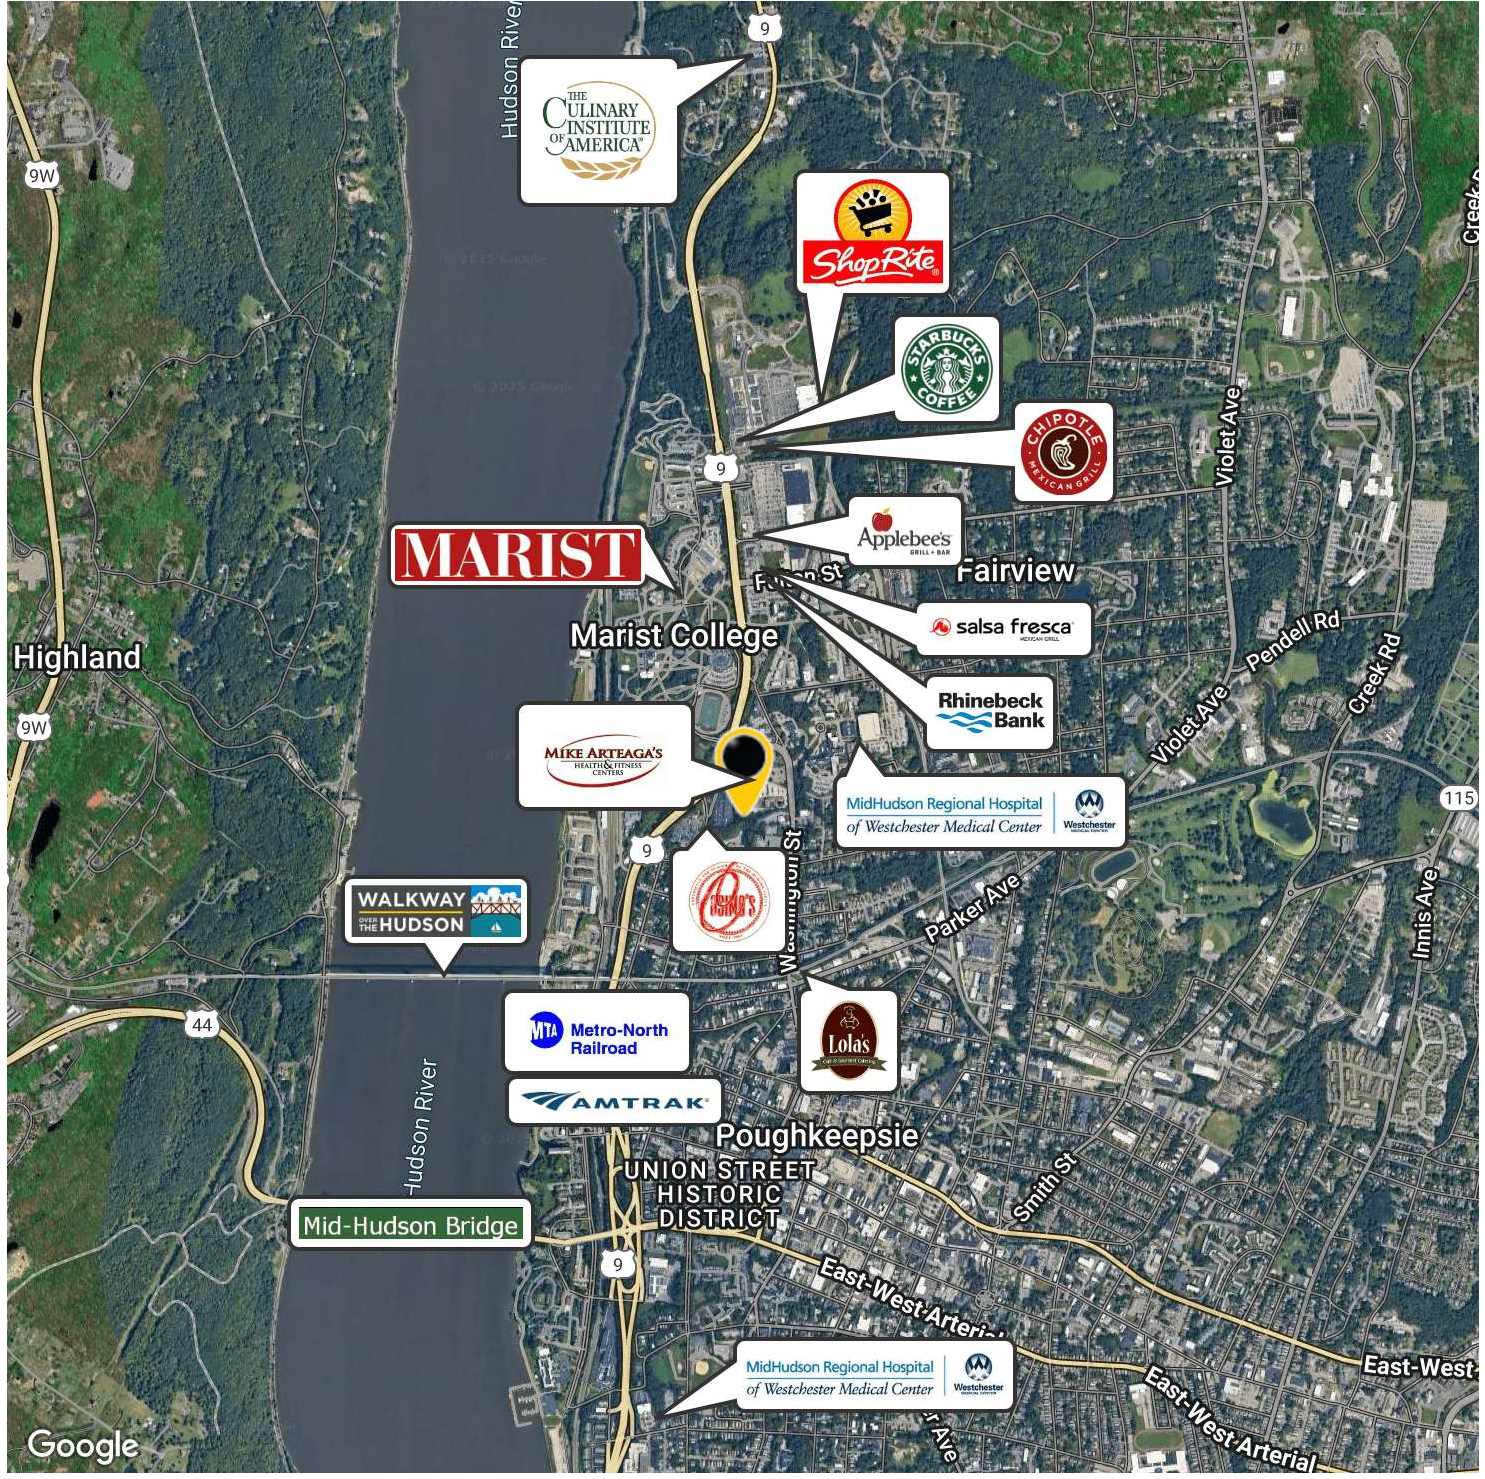

AREA RETAILERS & DEMAND GENERATORS MARIST UNIVERSITY, CULINARY INSTITUTE OF AMERICA

METRO NORTH HUDSON LINE & AMTRAK SERVICES

CR Properties Group, LLC
295 Main Street
Poughkeepsie, NY 12601
www.crproperties.com

ALL DATA BELIEVED TO BE ACCURATE BUT NOT WARRANTED

For more information:
Thomas M. Cervone
845.485.3100
tom@crproperties.com