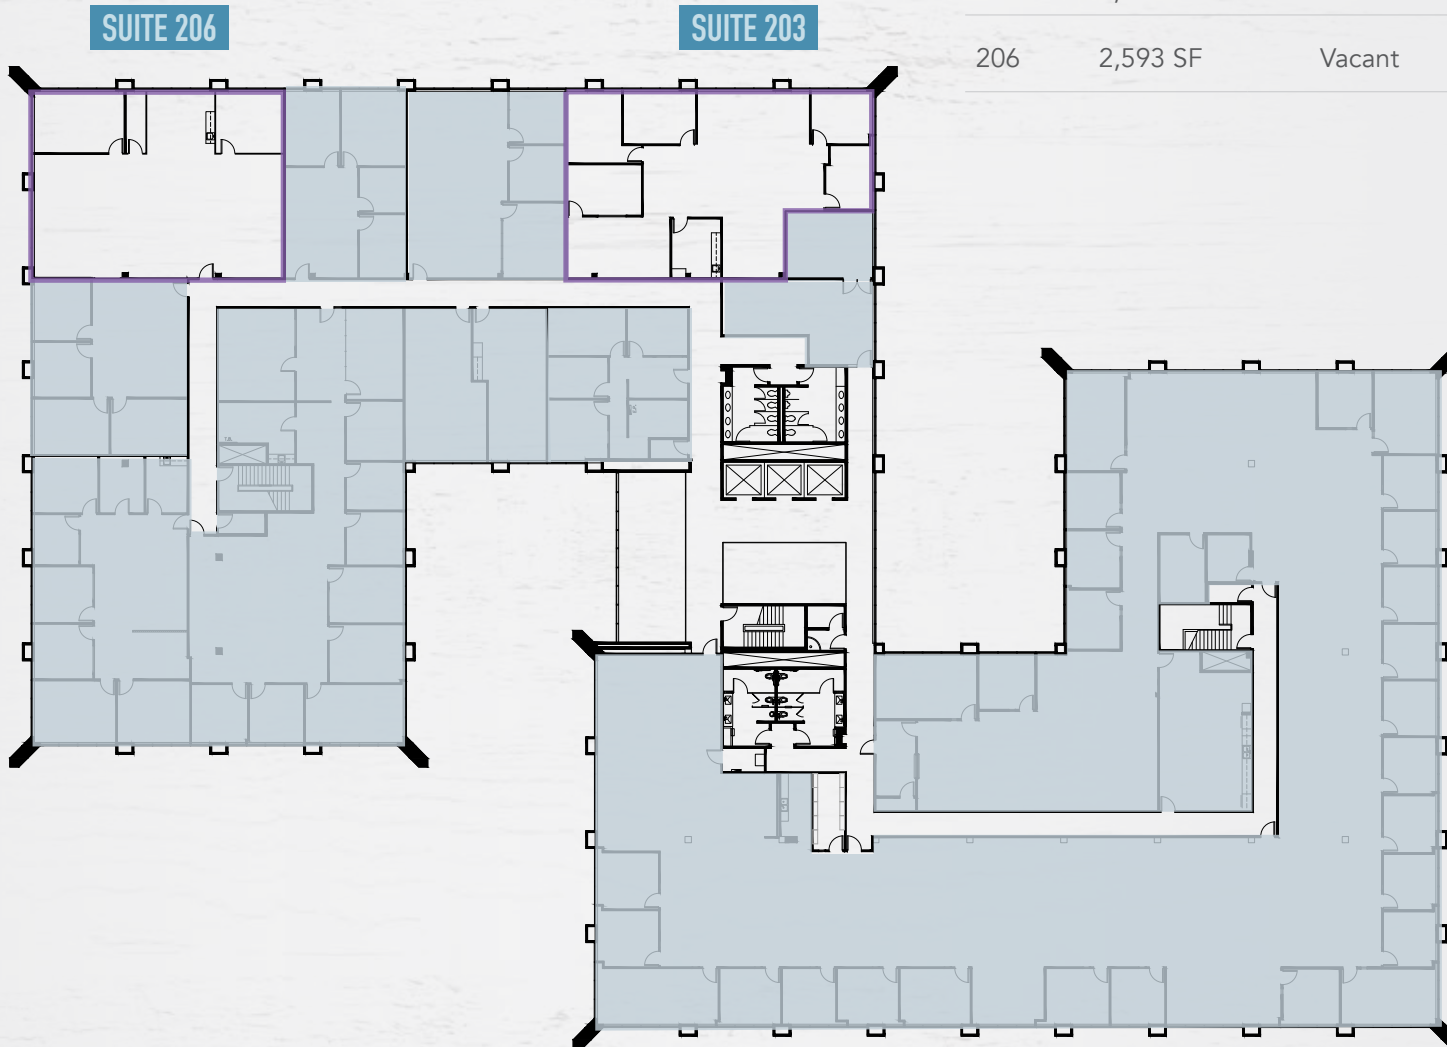

# SECOND FLOOR

# AVAILABILITIES

SUITE	SIZE	OCCUPANCY	VIDEO LINK
203	2,817 SF	Vacant	
206	2,593 SF	Vacant	<a href="#">▶</a>