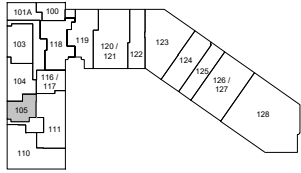

Property Key

Cross Bayou As Built Marketing Package

11701 Belcher Road, Largo, FL 33773

Building: 11701

Suite: 105

Sheet: A-5

Scale: Not to Scale
Sheet Size: 8.5" x 11"
Not For Construction

Total Area - 1,689 SF

Building Information

DECK HEIGHT:	N/A
CEILING HEIGHT:	8'-11"
CLEAR HEIGHT:	8'-11"
SPRINKLERED:	Yes

As Built Floor Plan for Marketing