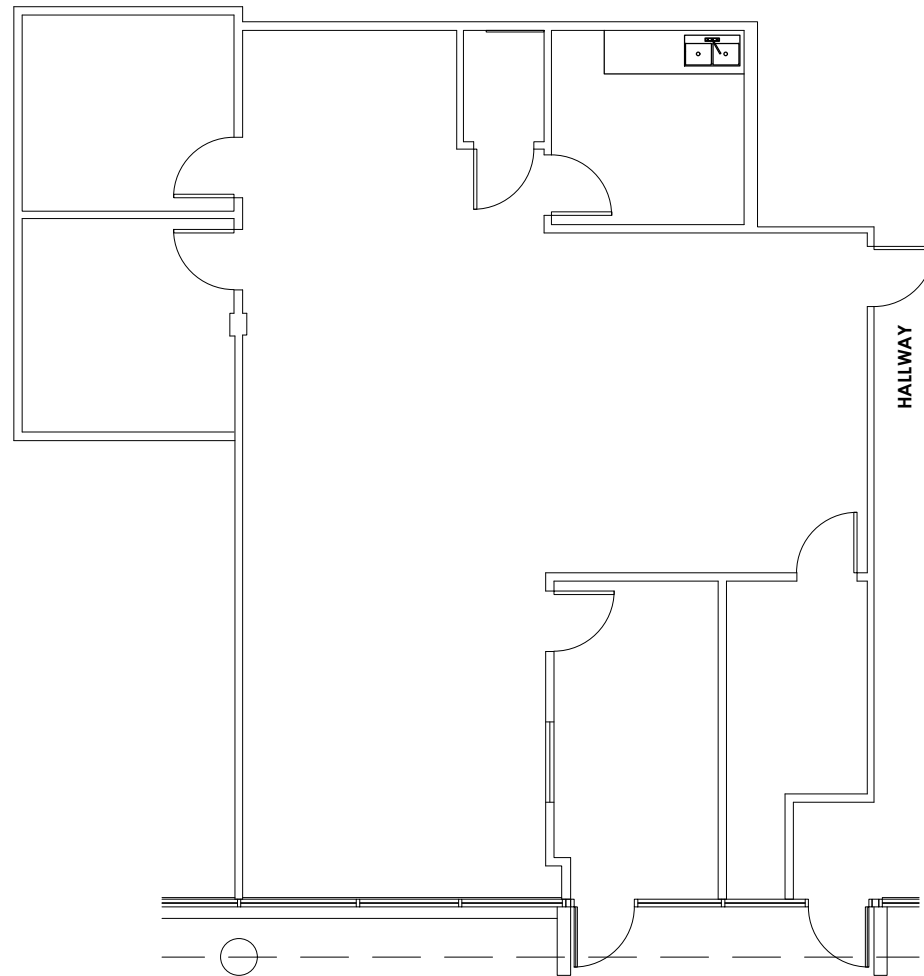

Property Key

Cross Bayou As Built Marketing Package

11701 Belcher Road, Largo, FL 33773

Building: 11701

Suite: 105

Sheet: A-5

Scale: Not to Scale
Sheet Size: 8.5" x 11"
Not For Construction

Total Area - 1,689 SF

Building Information

DECK HEIGHT:	N/A
CEILING HEIGHT:	8'-11"
CLEAR HEIGHT:	8'-11"
SPRINKLERED:	Yes

As Built Floor Plan for Marketing