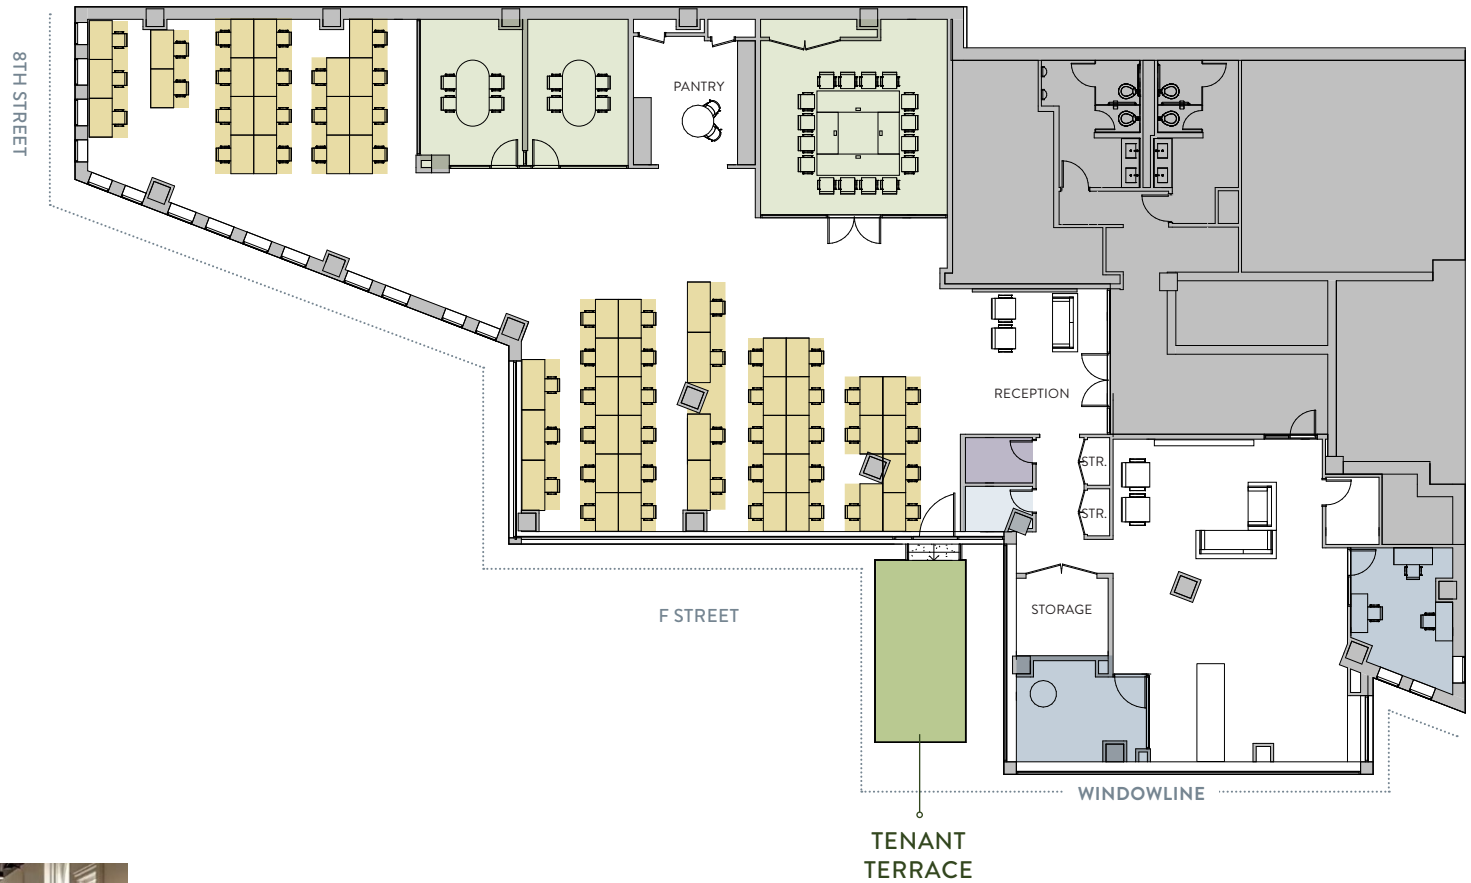

FLOOR
5

FULL FLOOR | SPEC SUITE
8,903 RSF

VIRTUAL TOUR

- 56 Workstations
- 2 Offices
- 1 Phone Room
- 3 Conference Rooms
- 1 Wellness

Full Height Glass | Boutique Full Floor Presence
Polished Concrete Floors and Exposed Ceiling