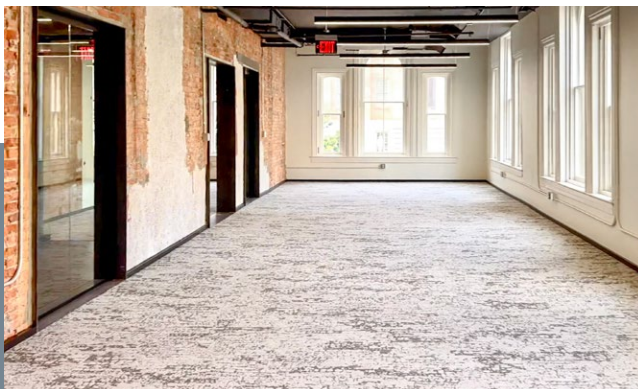

FLOOR
5

FULL FLOOR | SPEC SUITE
8,903 RSF

VIRTUAL TOUR

- 56 Workstations
- 2 Offices
- 1 Phone Room
- 3 Conference Rooms
- 1 Wellness

Full Height Glass | Boutique Full Floor Presence
Polished Concrete Floors and Exposed Ceiling