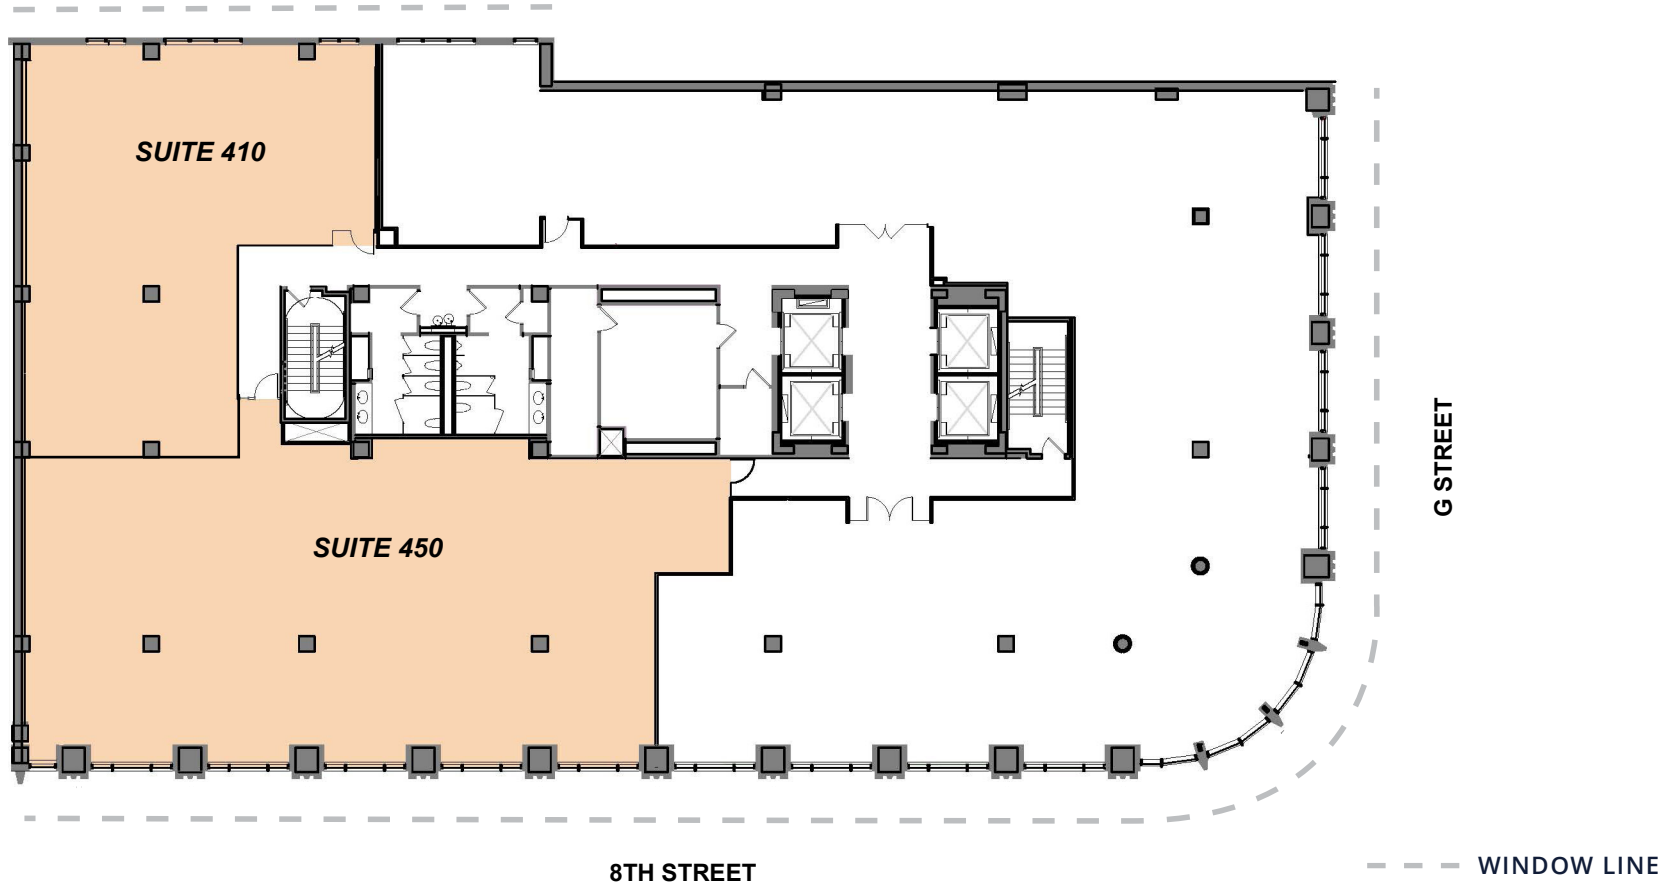

THE PORTRAIT
BUILDING

4TH FLOOR

SUITE 410 & 450

COMBINED

7,586 RSF

Available Now

AVISON
YOUNG

 **Douglas
Development**
CORPORATION