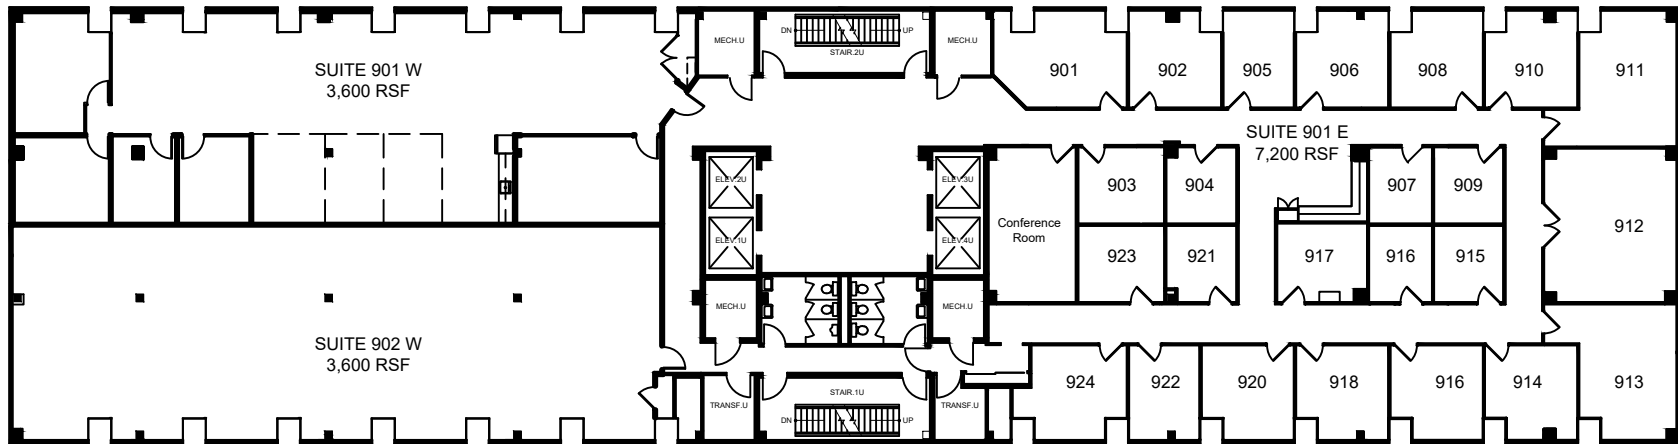

SONO 50

CAPITAL EQUITIES GROUP

50 WASHINGTON ST, NORWALK
9TH FLOOR

Scale: NTS