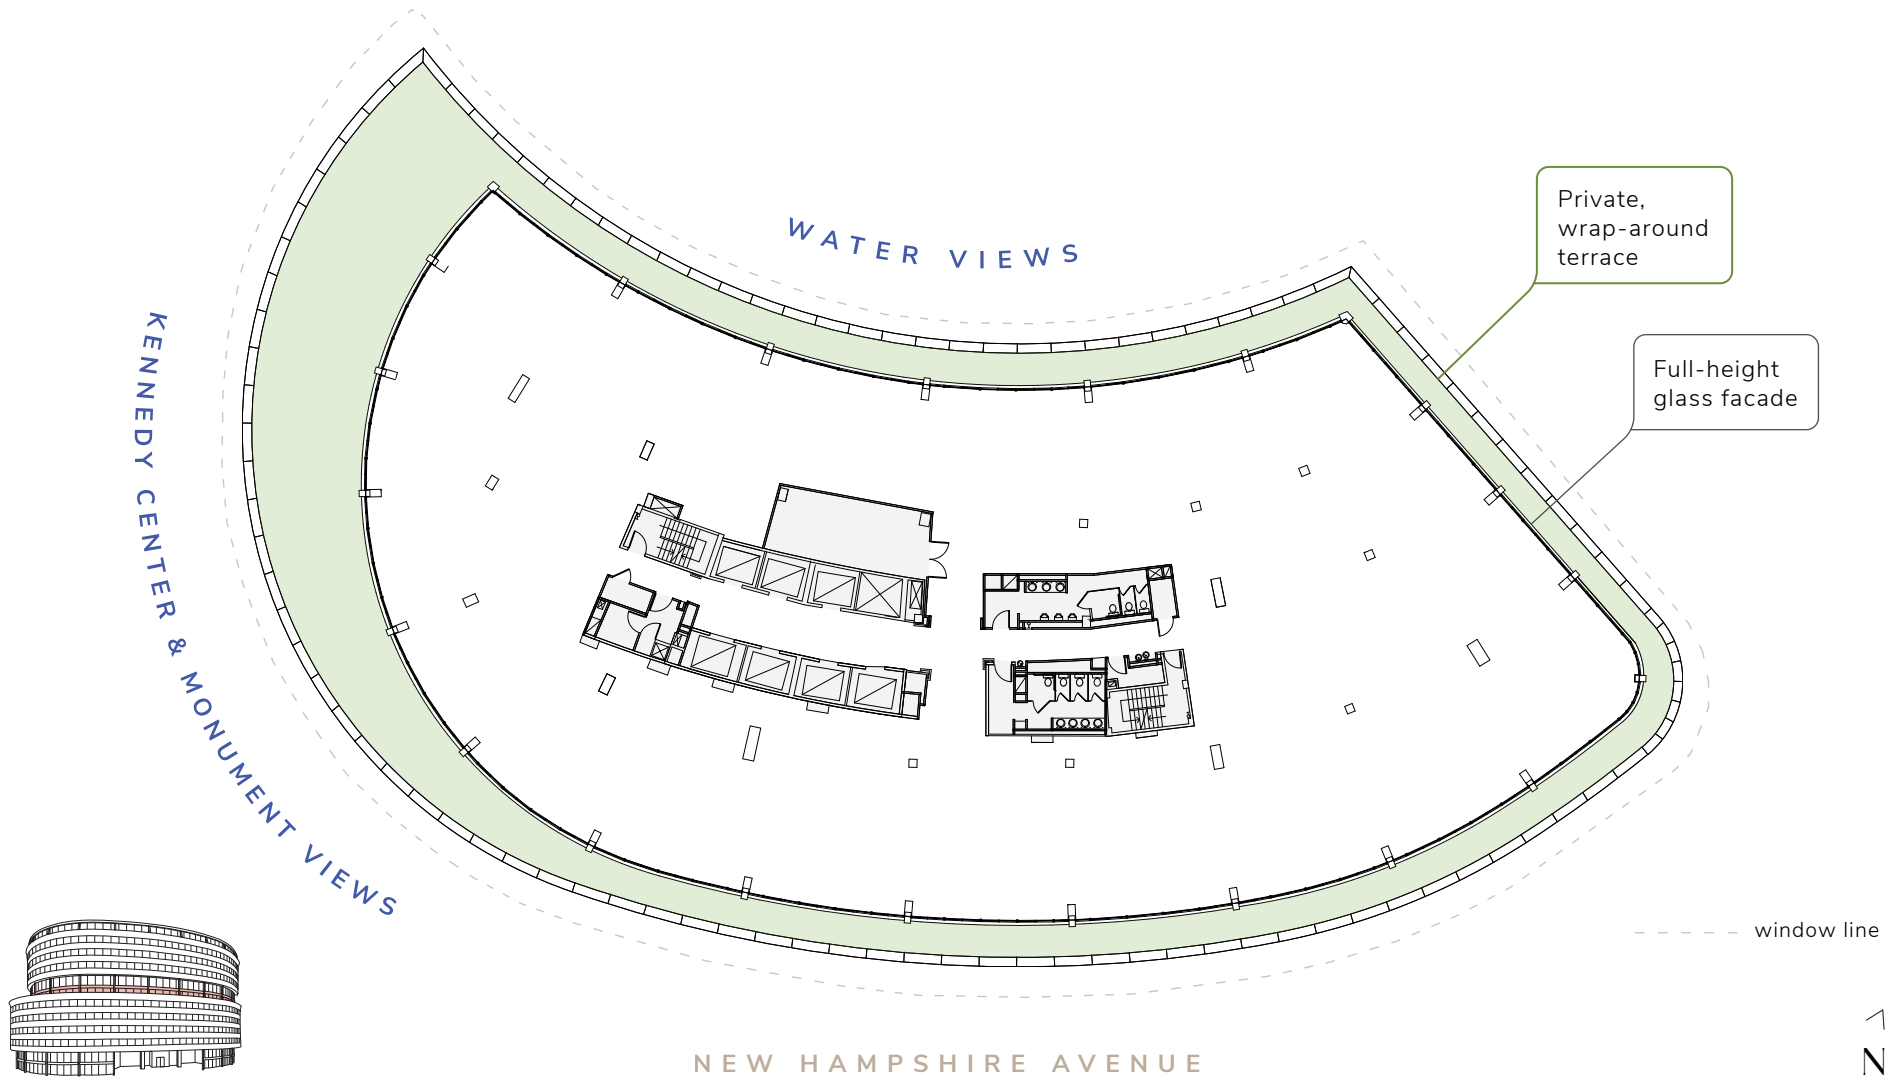

WATERGATE 600

600 NEW HAMPSHIRE AVE

FLOOR

AVAILABLE

RSF

7

Nov. 2027

23,119