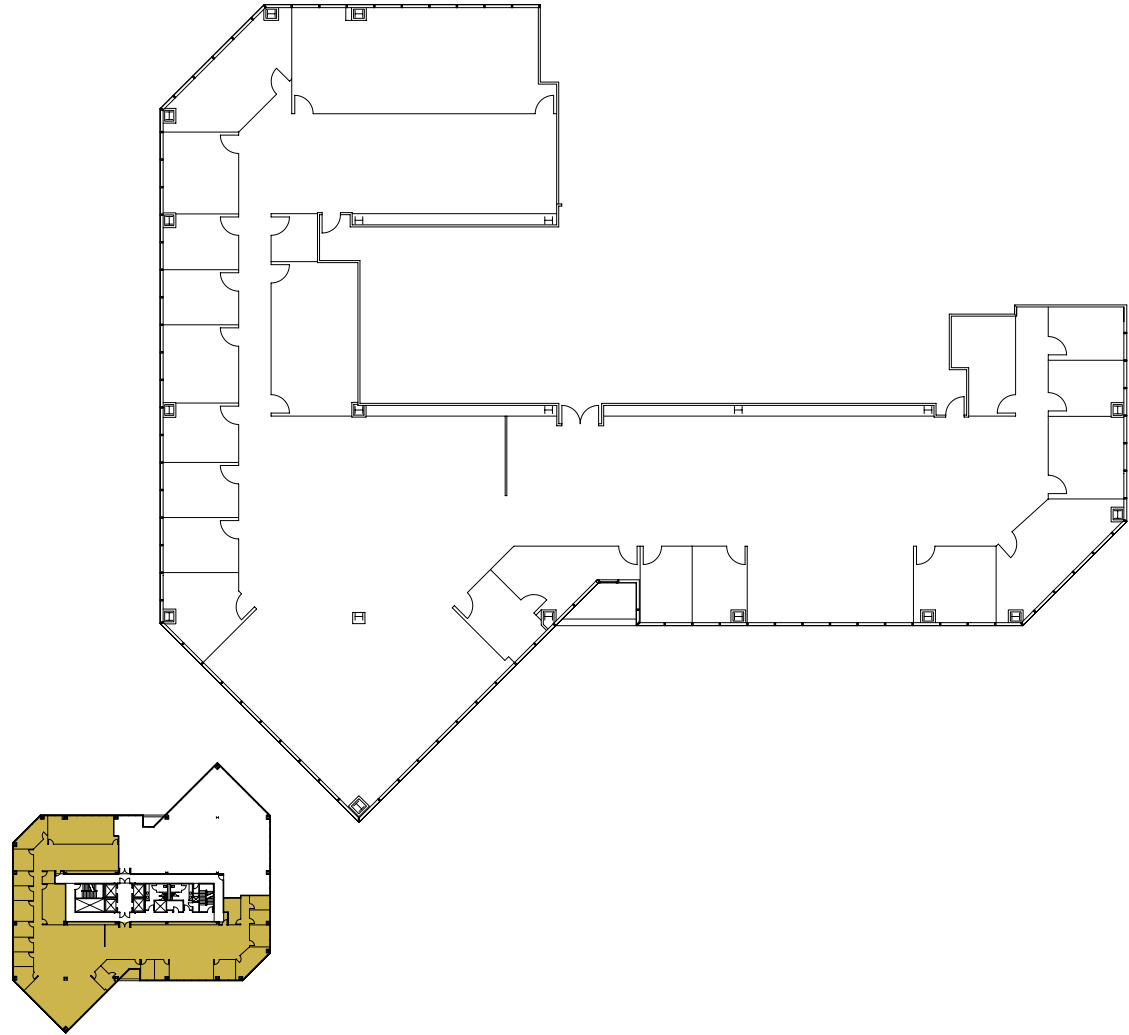

# 1825 S GRANT STREET

SUITE 800 | ±12,507 SF

14 private offices

3 conference rooms

kitchen

IT room

**Mark Bodie**  
mark.bodie@jll.com  
+1 650 480 2212  
CA Lic # 01941415

**Toss Vallentine**  
toss.vallentine@jll.com  
+1 650 480 2133  
CA Lic # 01742629