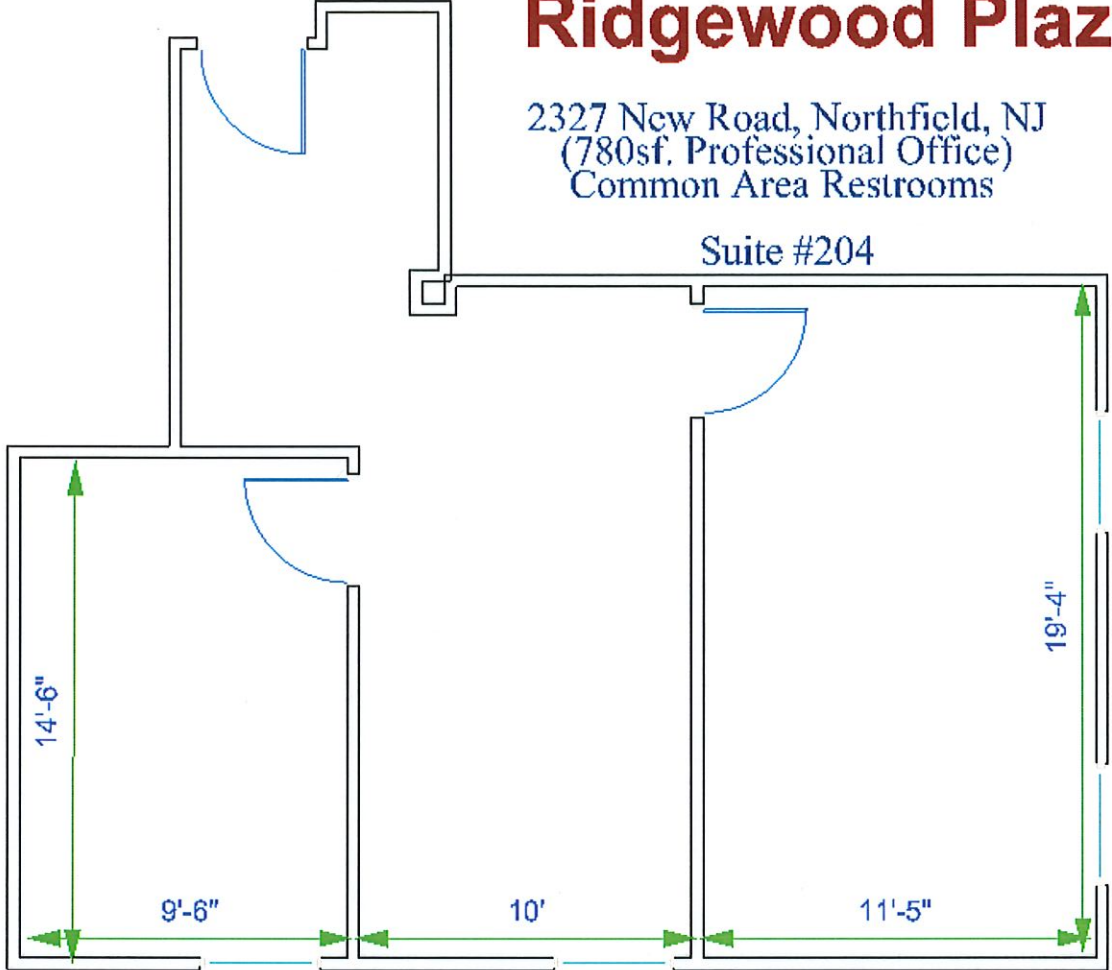

# Ridgewood Plaza

2327 New Road, Northfield, NJ  
(780sf. Professional Office)  
Common Area Restrooms

Please note: Dimensions are to be used for approximation only. Allow 4" for interior wall thickness.