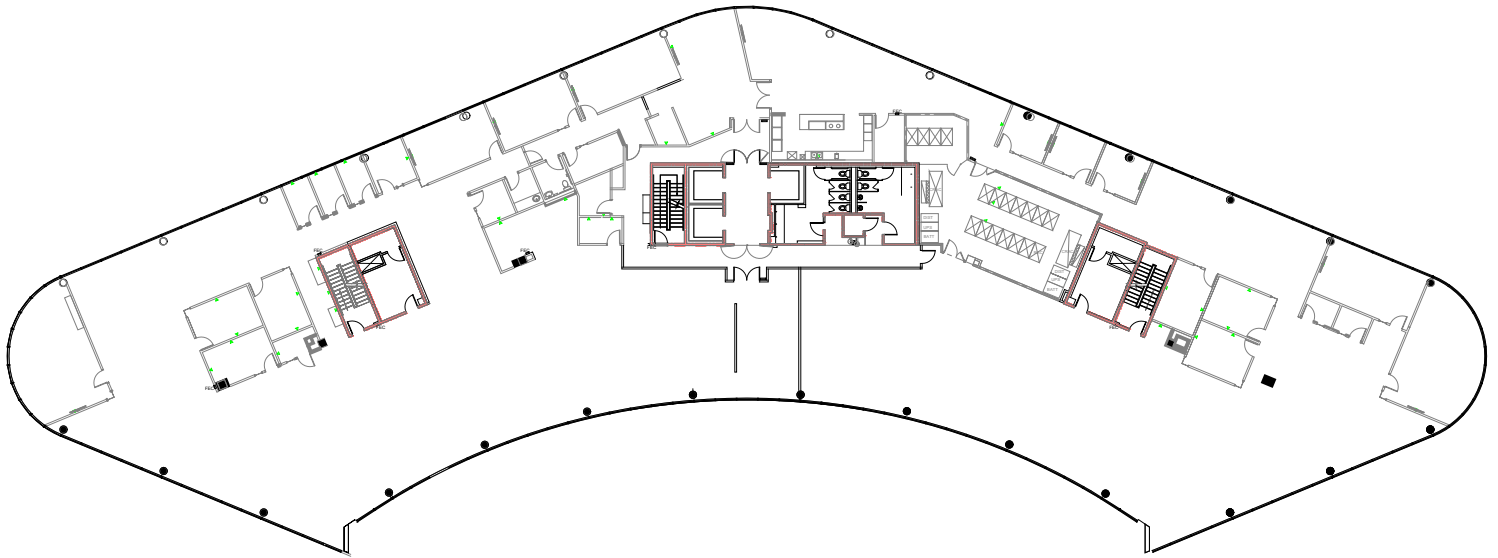

FOR LEASE - CLASS "A" OFFICE SPACE

5950 Hazeltine National Dr, Orlando, FL 32822

CITADEL INTERNATIONAL

SUITE 400 - 25,488± rsf

HARBERT
REALTY SERVICES

DAMIEN MADSEN

dmdansen@harbertrealty.com | 407.256.2844