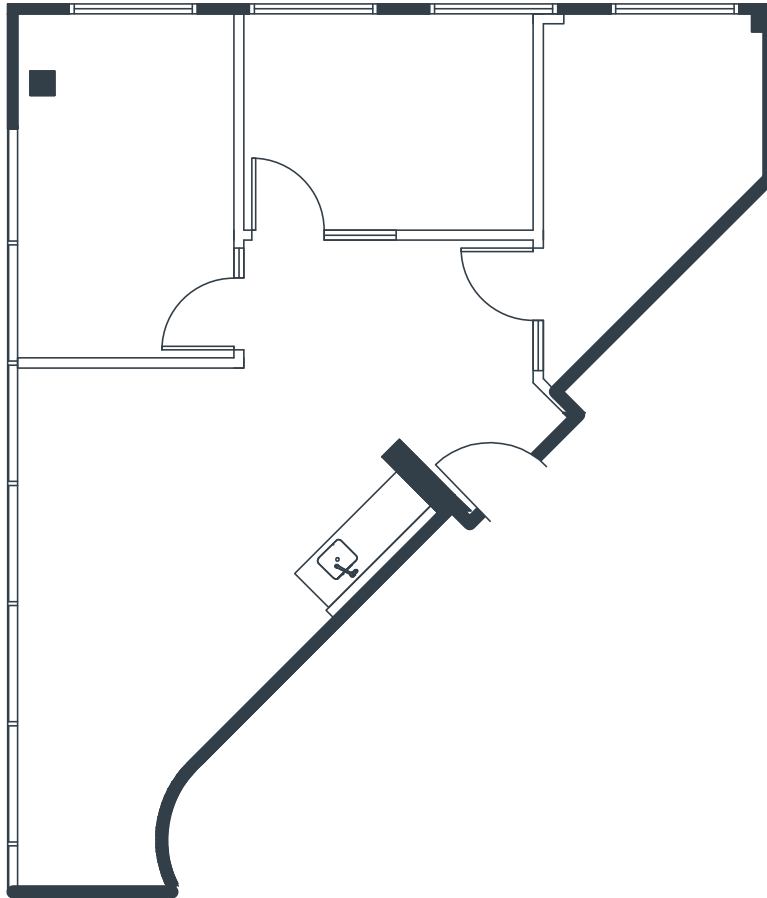

# ONE VENTURE PLAZA

One Venture, Suite 360  
Irvine, CA

821 Square Feet  
Call for Pricing  
Full Service Gross

## NOTES

Reception  
3 Window Offices  
Coffee Bar  
Open Work Area  
Part of a Professionally Managed Business Park

Created by Olen Commercial Realty Corp., 2022.  
Information is not to be published or copied without  
written approval. Square footage and floor plans are  
estimates and should be separately verified. All rates,  
terms, floor plans, and building facts are subject to  
change without notice.