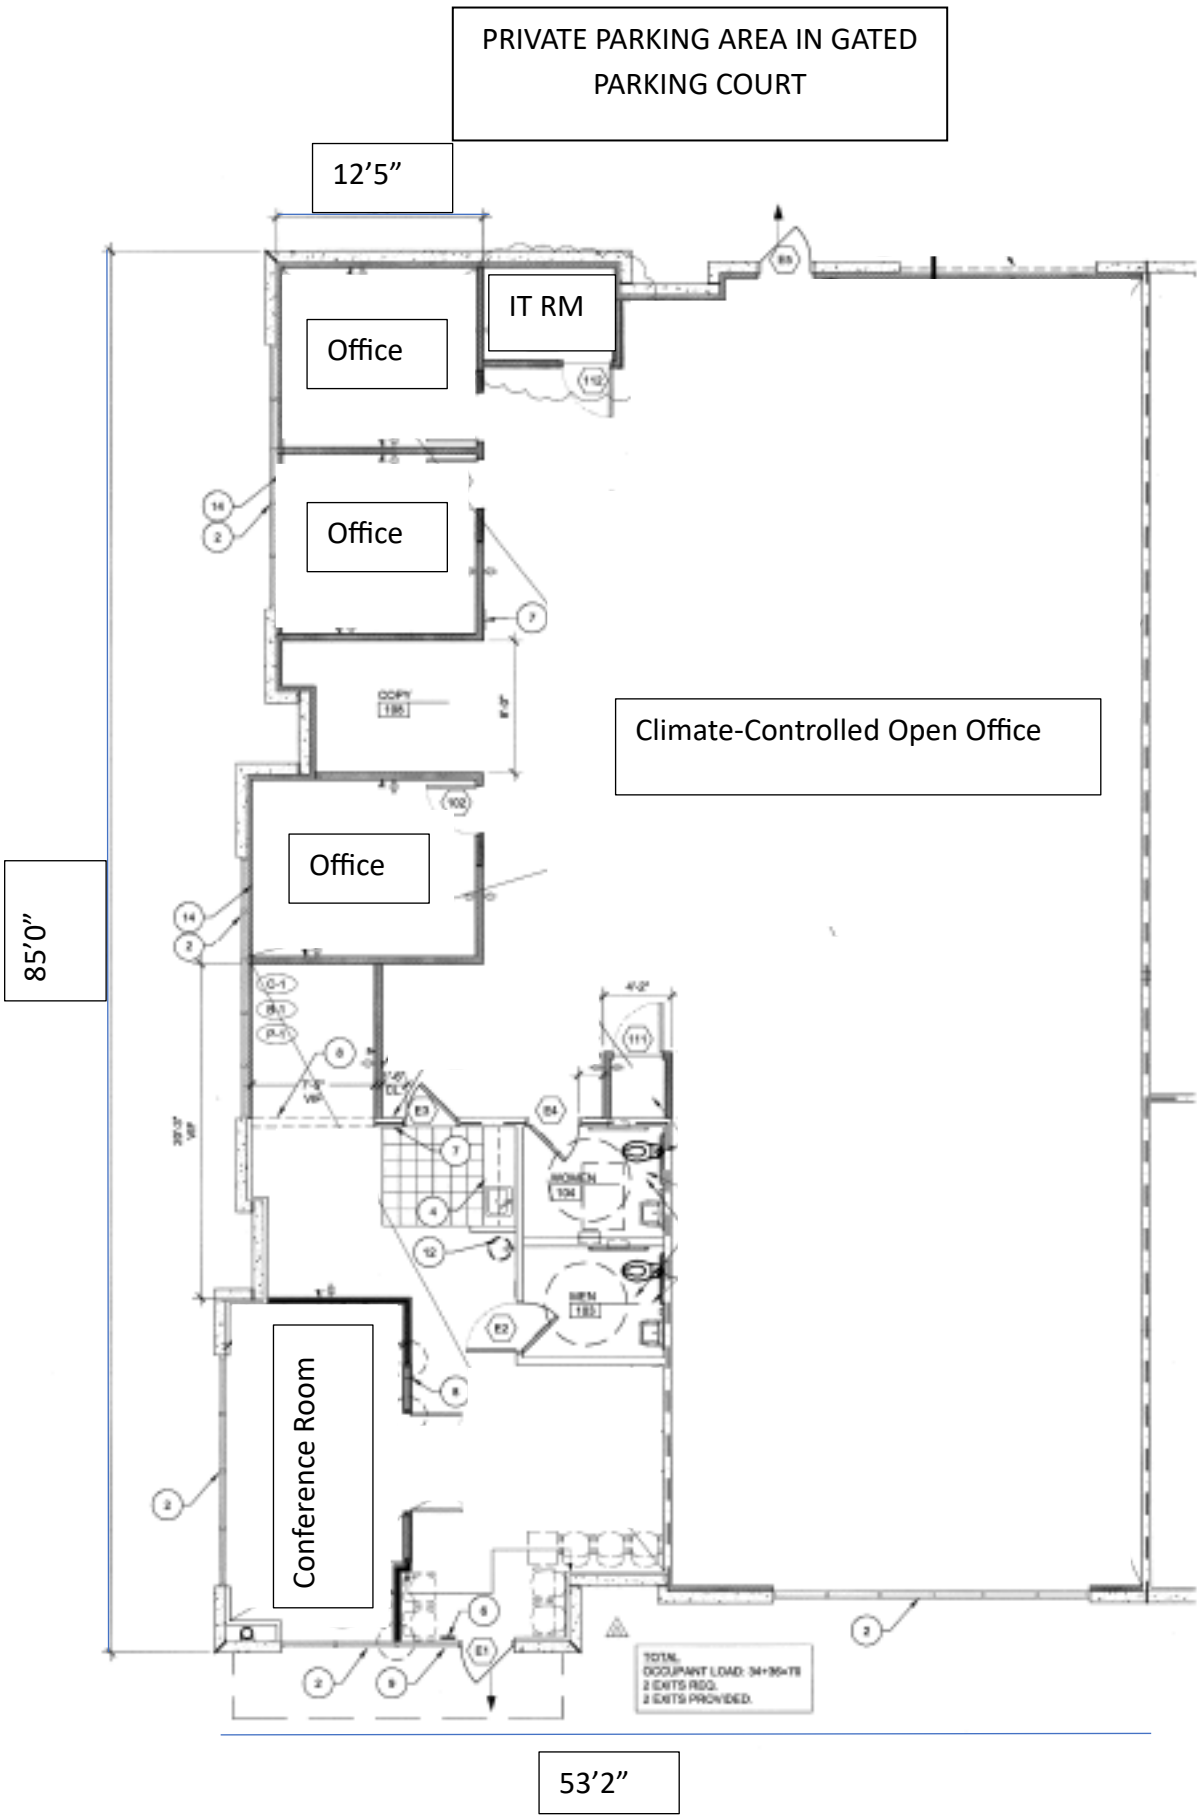

350 E. Commercial Road, #101, San Bernardino, CA 92408 – Floor Plan 4,510 square feet

*All dimensions are approximate and should be verified