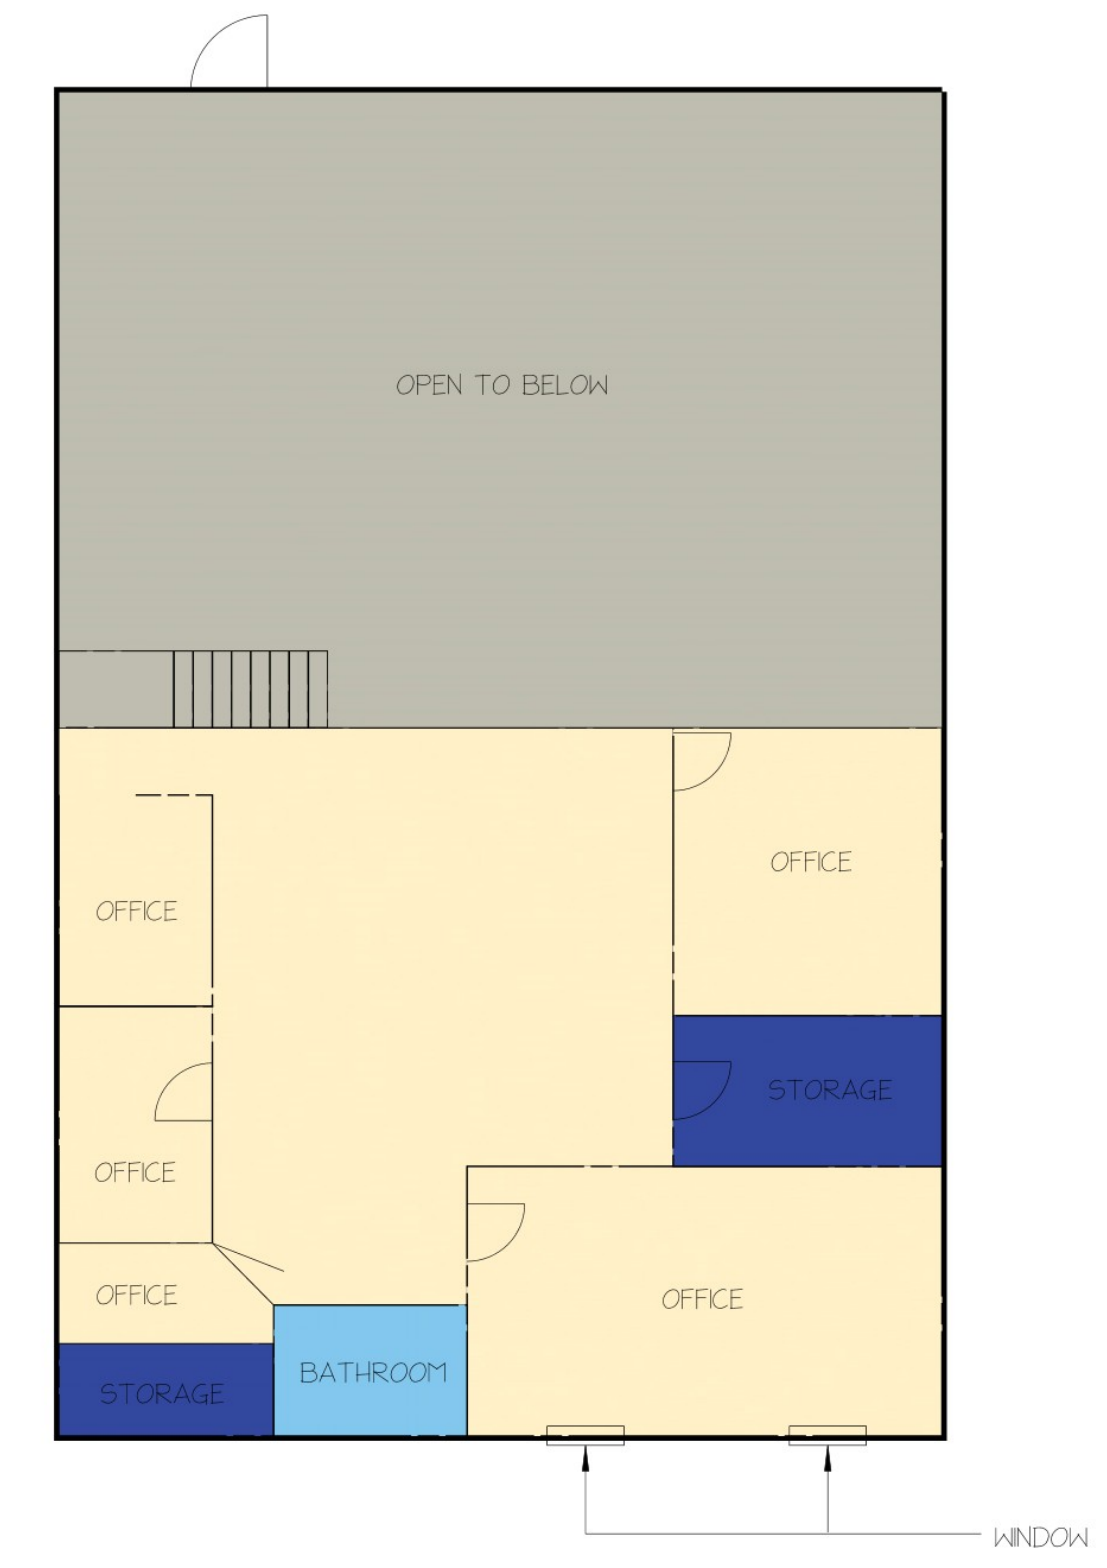

UPPER LEVEL  
DIMENSION PLAN

LOWER LEVEL

<b>47 Mitchell rd</b>			
Ipswich MA			
West Newbury MA			
client:		date:	revision:
scale:	1" = 10'	3/15/2022	1
drawn by:	Joseph Klufits	checked by:	Greg Cole
		drawing #:	9891