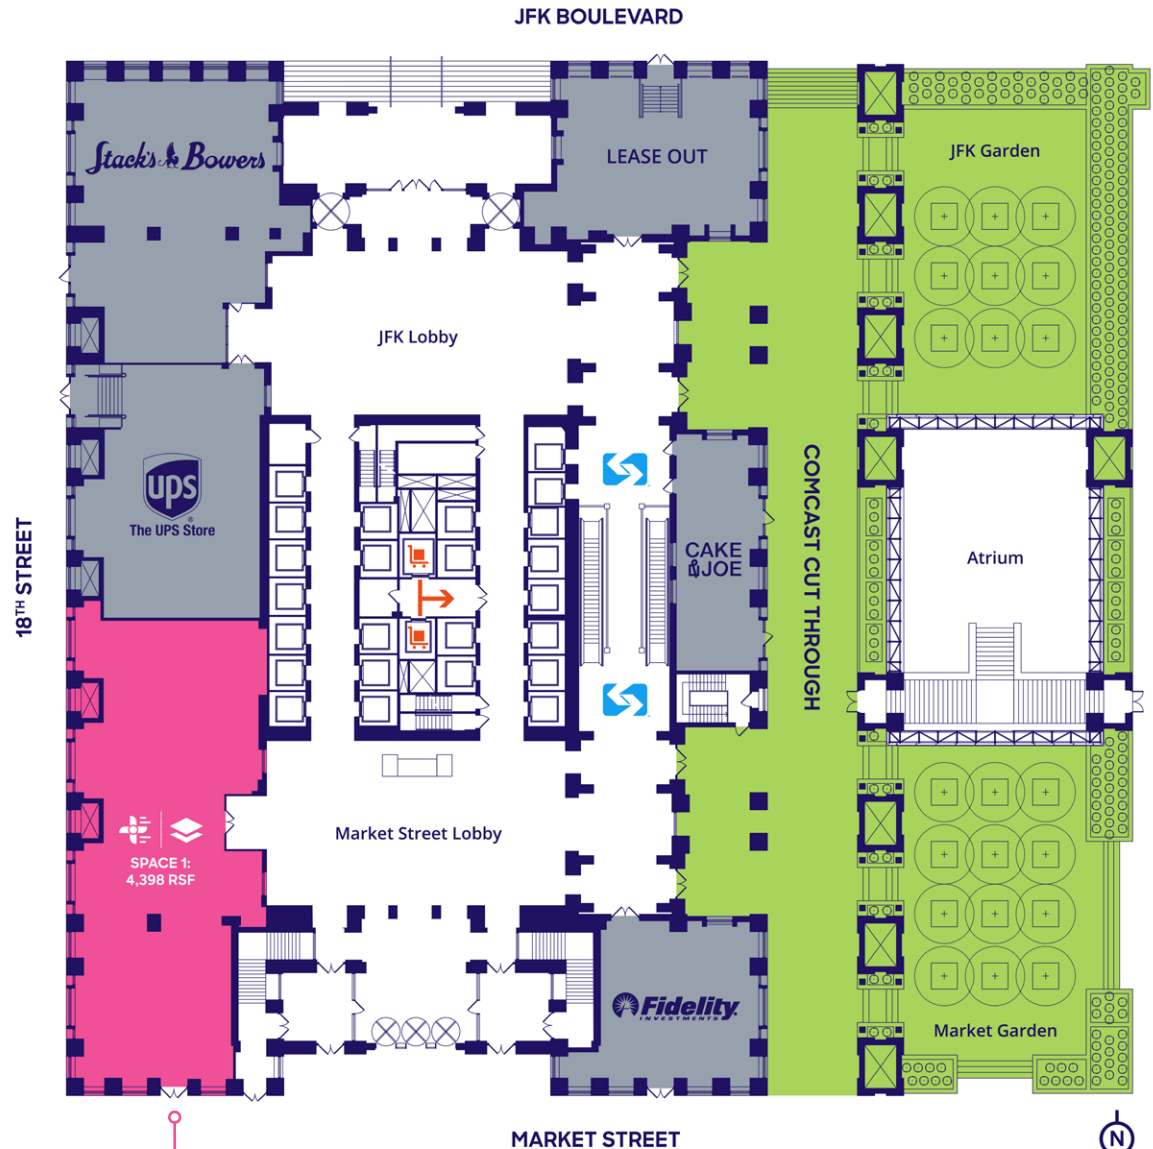

Ground Level

SPACE 1:

4,398 RSF

(Can be combined with Concourse Level Space 1)

KEY:

-  Available
-  Leased
-  Common Area
-  Outdoor Space

-  SEPTA Access
-  Service Elevator
-  Ventable Space
-  Space can be stacked with 2nd floor and/or concourse

EXCLUSIVE ENTRANCE