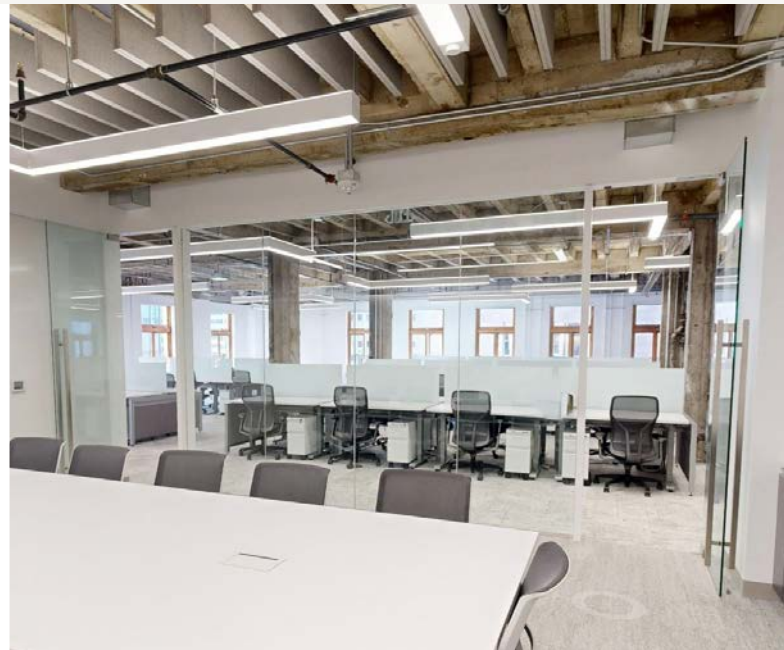

Suite 1100

8,996 RSF

- Available now
- Recently Completed Plug & Play Spec Suite
- Fully furnished creative floor
- Large all hands/break area
- 2 private offices
- 1 large conference room
- 2 medium conference rooms
- 2 small meeting rooms
- 4 phone rooms
- 75 workstations

115
SANSOME

High end furnishings with collaborative and flexible layouts

VIRTUAL TOUR