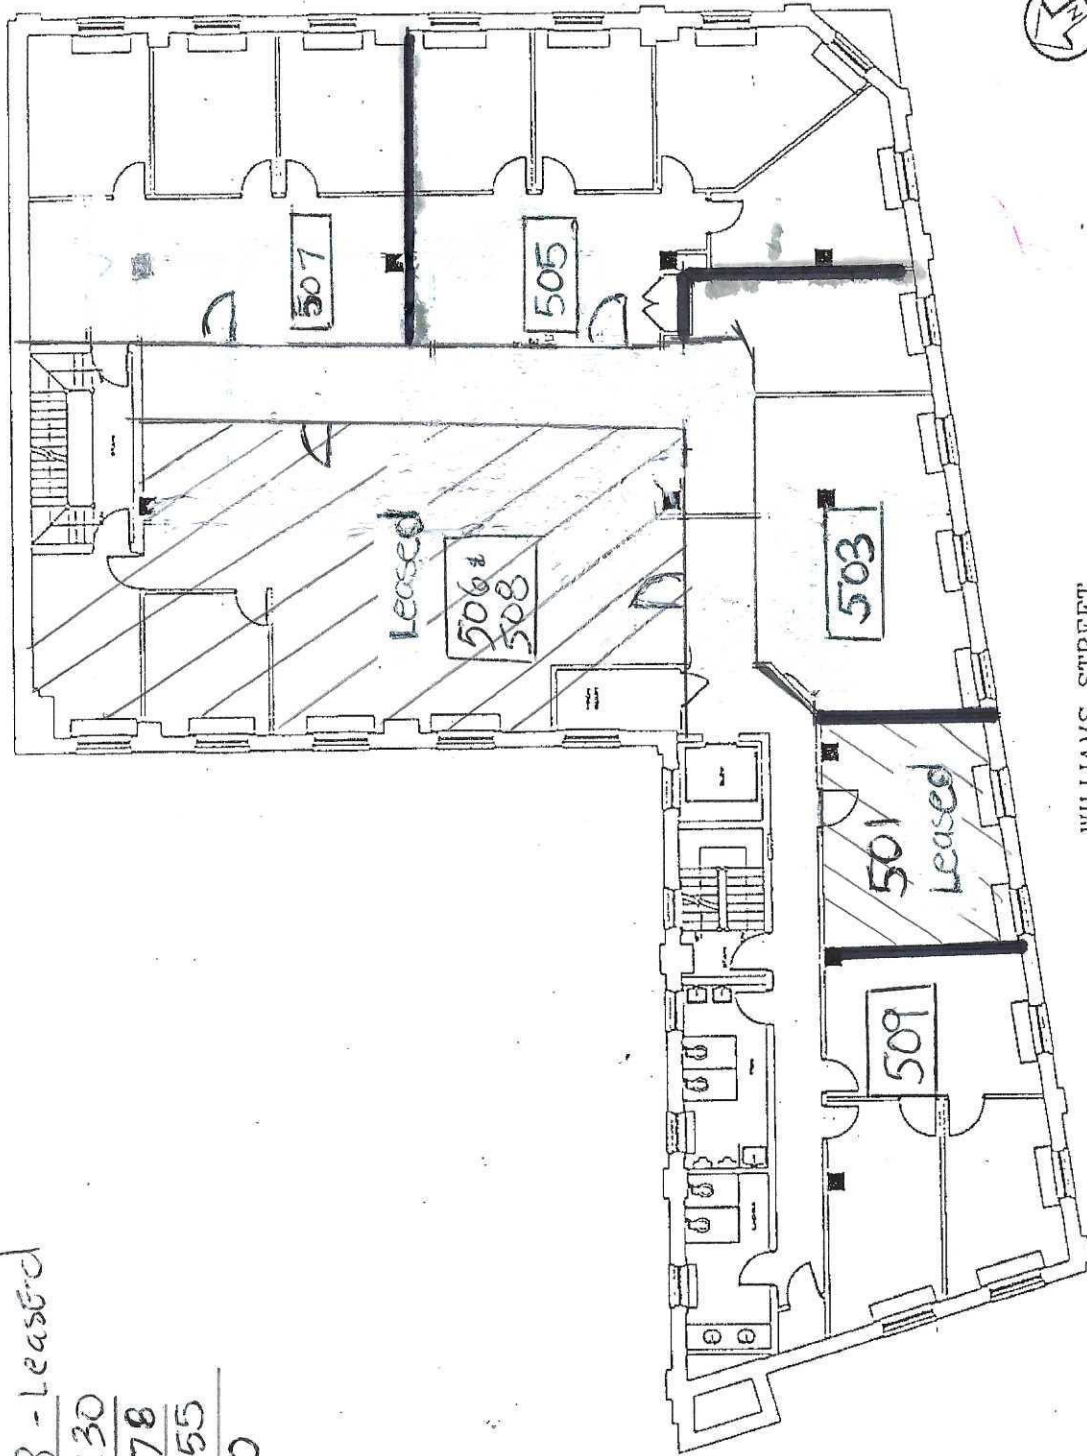

501 - Leased  
 506 & 508 - Leased  
 507 - 1,230  
 505 - 1,578  
 503 - 1,155  
 509 - 930

MAIN STREET

WILLIAMS STREET

THE  
 VAN SUMMER GROUP  
 ARCHITECTS  
 (203) 327-4141

2 WILLIAMS STREET  
 WHITE PLAINS, NEW YORK  
 FIFTH FLOOR