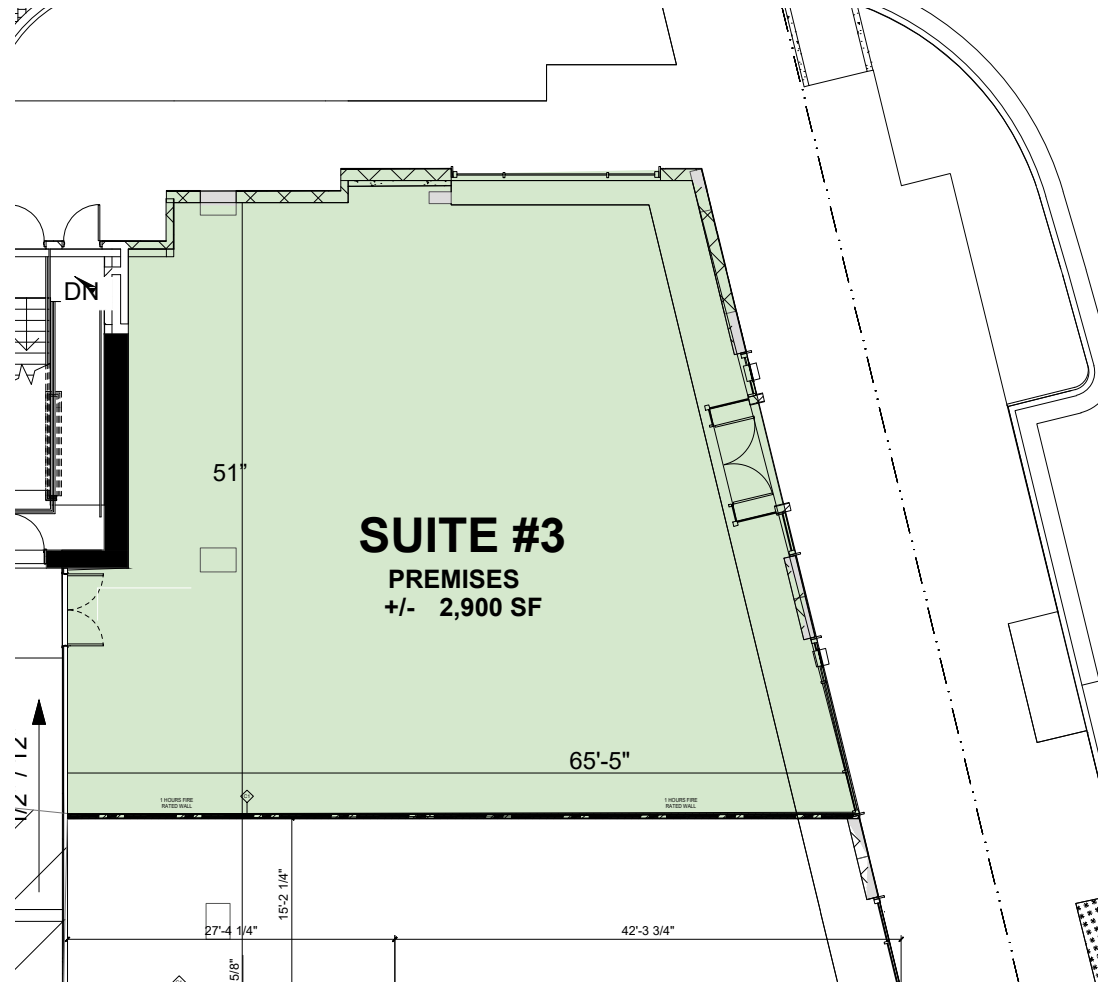

MIDTOWN 8

Contact:
Jon Samuel
305.709.5000

Anchors

Dicks Sporting Goods	NB	117
HomeGoods	NB	118
Marshalls	NB	130
Nordstrom Rack	MW	110
Petsmart	SN	110
Ross Dress For Less	NB	101
Target	NB	100
West Elm	MW	109

Apparel

Beya	ME	102
Carter's	NB	137
Foot Locker	NB	116
Guess Factory Store	ME	100
Men's Warehouse	MW	114

Oshkosh B'gosh	NB	138
Simon's Sportswear	NB	124
Slay Miami	M5	D2

Eateries

Angelina's Coffee Bar	M2	2B
Carrot Express	ME	108
Cho : Tu	ME	18 B
Five Guys Burgers	ME	116
Giraffas	ME	106
House of Intuitions	NB	123
Ichimi Ramen	ME	118
Lime	M5	A1
Mid Market	M4	11W
Ms. Benedict	M4	8
My Ceviche	ME	117
Pasion Del Cielo Coffee	M4	7