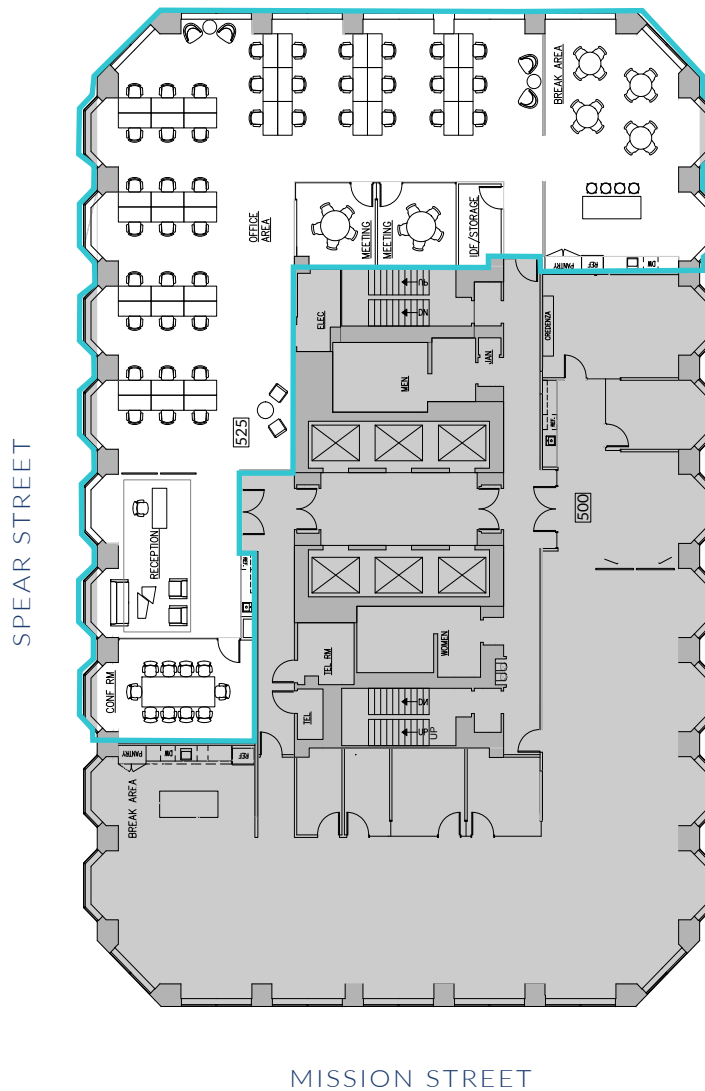

# 101 MISSION

## SUITE 525 - 5,489 RSF AVAILABLE 5/1/2026

- 42 Workstations
- Formal Reception
- 3 Meeting Rooms
- 1 Large Conference Room
- 1 Phone Room
- Kitchenette

**WES POWELL** 415 395 4901 wes.powell@jll.com License # 1702003  
**CHRIS HOLLAND** 415 354 6917 chris.holland@jll.com License # 1474598