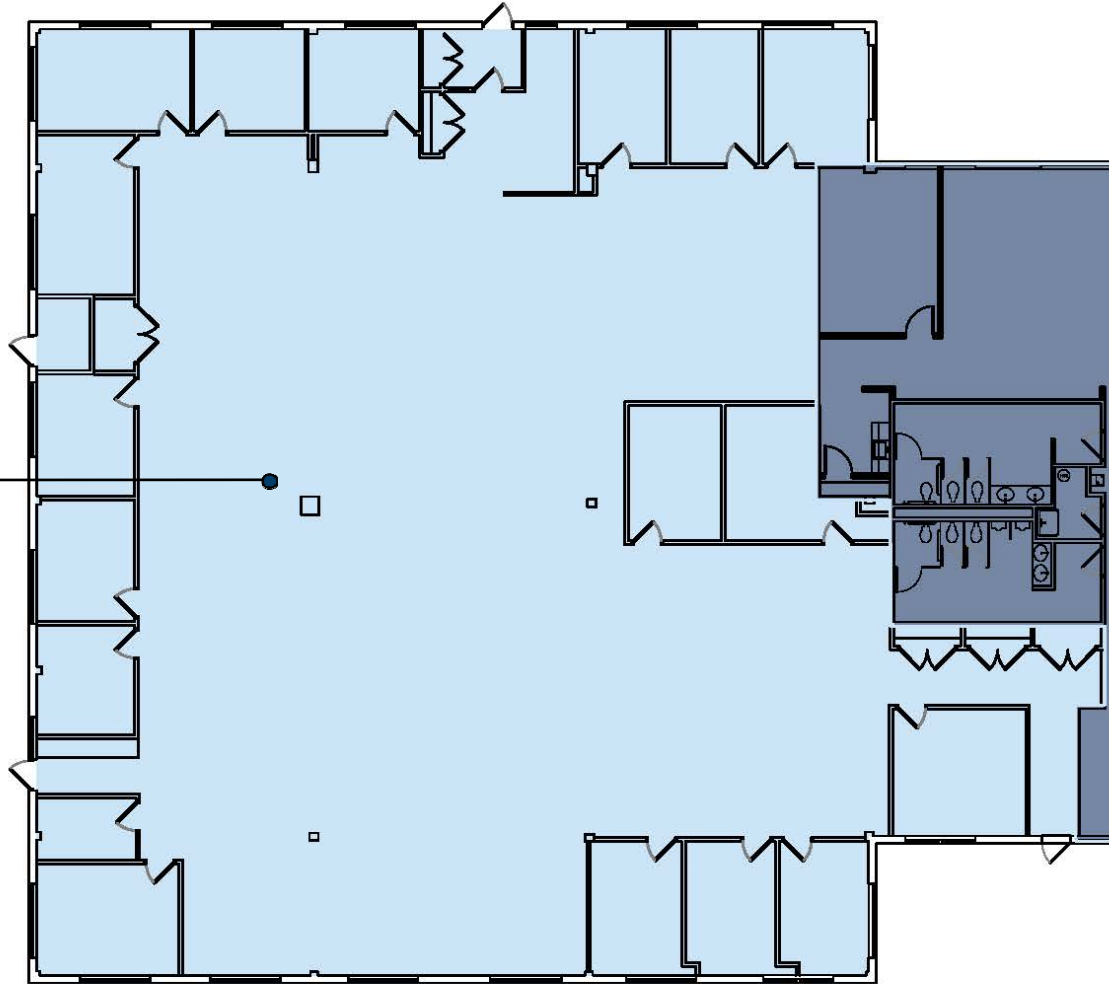

MEETINGHOUSE BUSINESS CENTER

2260 Butler Pike, Plymouth Meeting, PA

FIRST FLOOR PLAN

SUITE 350
9,449 RSF

for more information : DONNA BLEILER | 856.533.2815 | donna.bleiler@bdnreit.com

555 East Lancaster Ave, Suite 110
Radnor, PA 19087