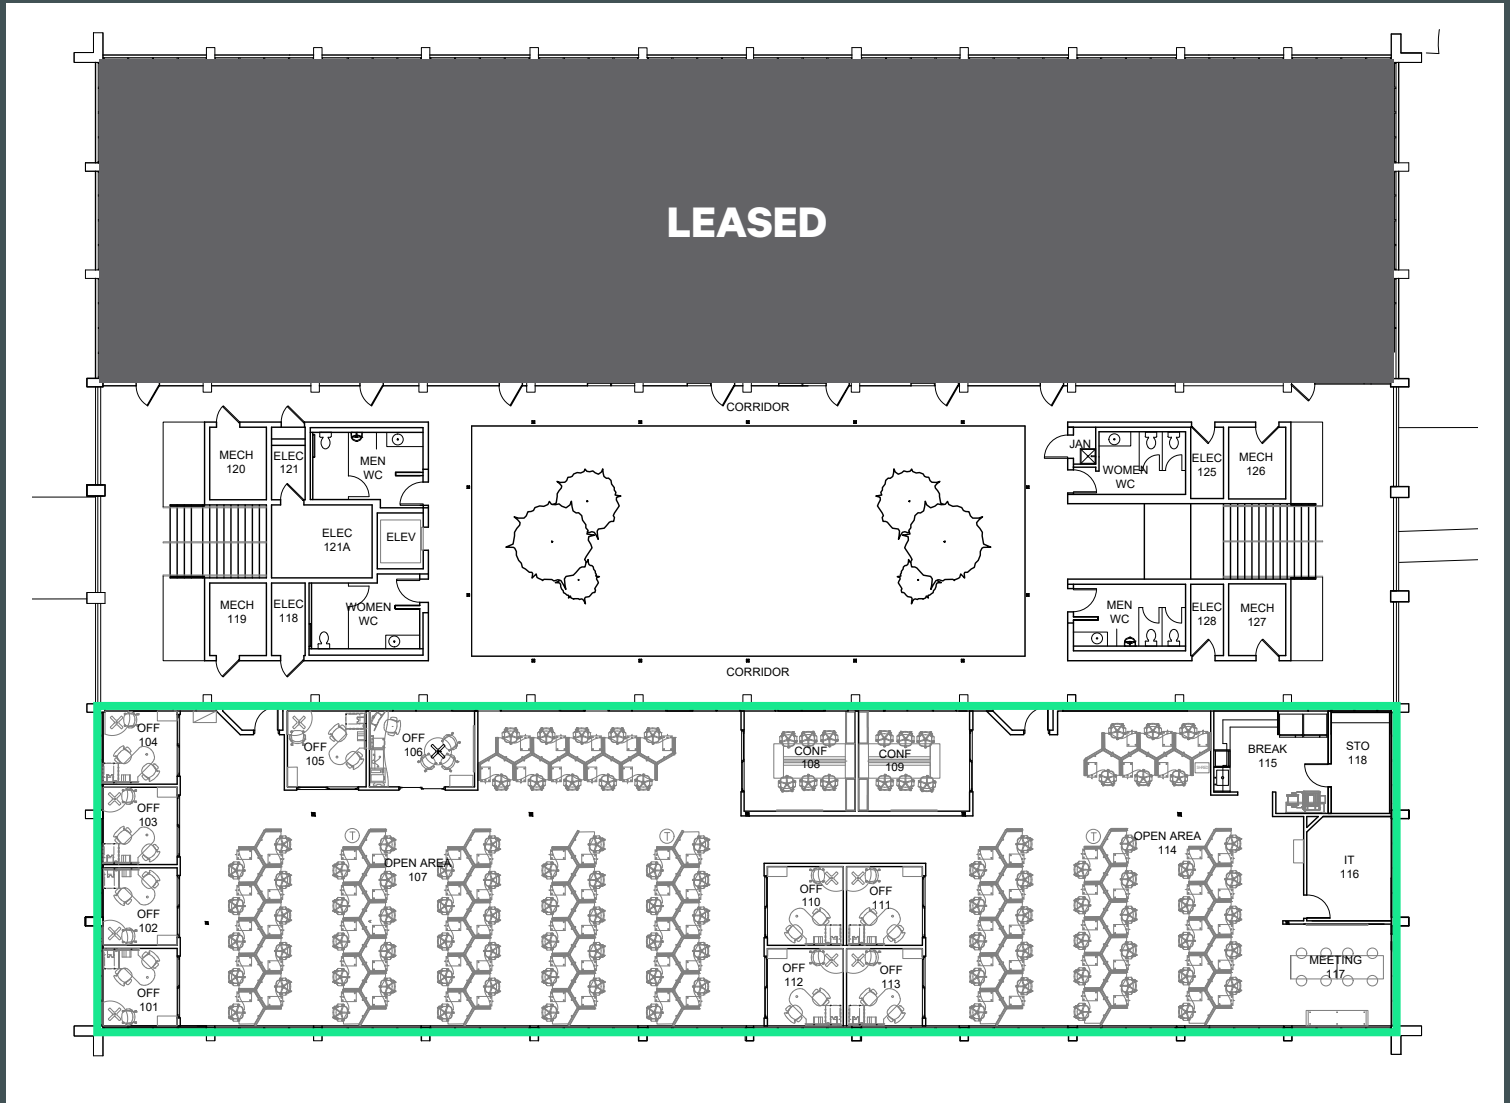

Suite 1212

7,934 RSF | Furniture Available

Contact Us

Russell Mays
Senior Associate
+1 407 304 8538
russell.mays@cbre.com

Chris Sproles
Senior Vice President
+1 407 929 3159
chris.sproles@cbre.com

© 2025 CBRE, Inc. All rights reserved. This information has been obtained from sources believed reliable but has not been verified for accuracy or completeness. CBRE, Inc. makes no guarantee, representation or warranty and accepts no responsibility or liability as to the accuracy, completeness, or reliability of the information contained herein. You should conduct a careful, independent investigation of the property and verify all information. Any reliance on this information is solely at your own risk. CBRE and the CBRE logo are service marks of CBRE, Inc. All other marks displayed on this document are the property of their respective owners, and the use of such marks does not imply any affiliation with or endorsement of CBRE. Photos herein are the property of their respective owners. Use of these images without the express written consent of the owner is prohibited.