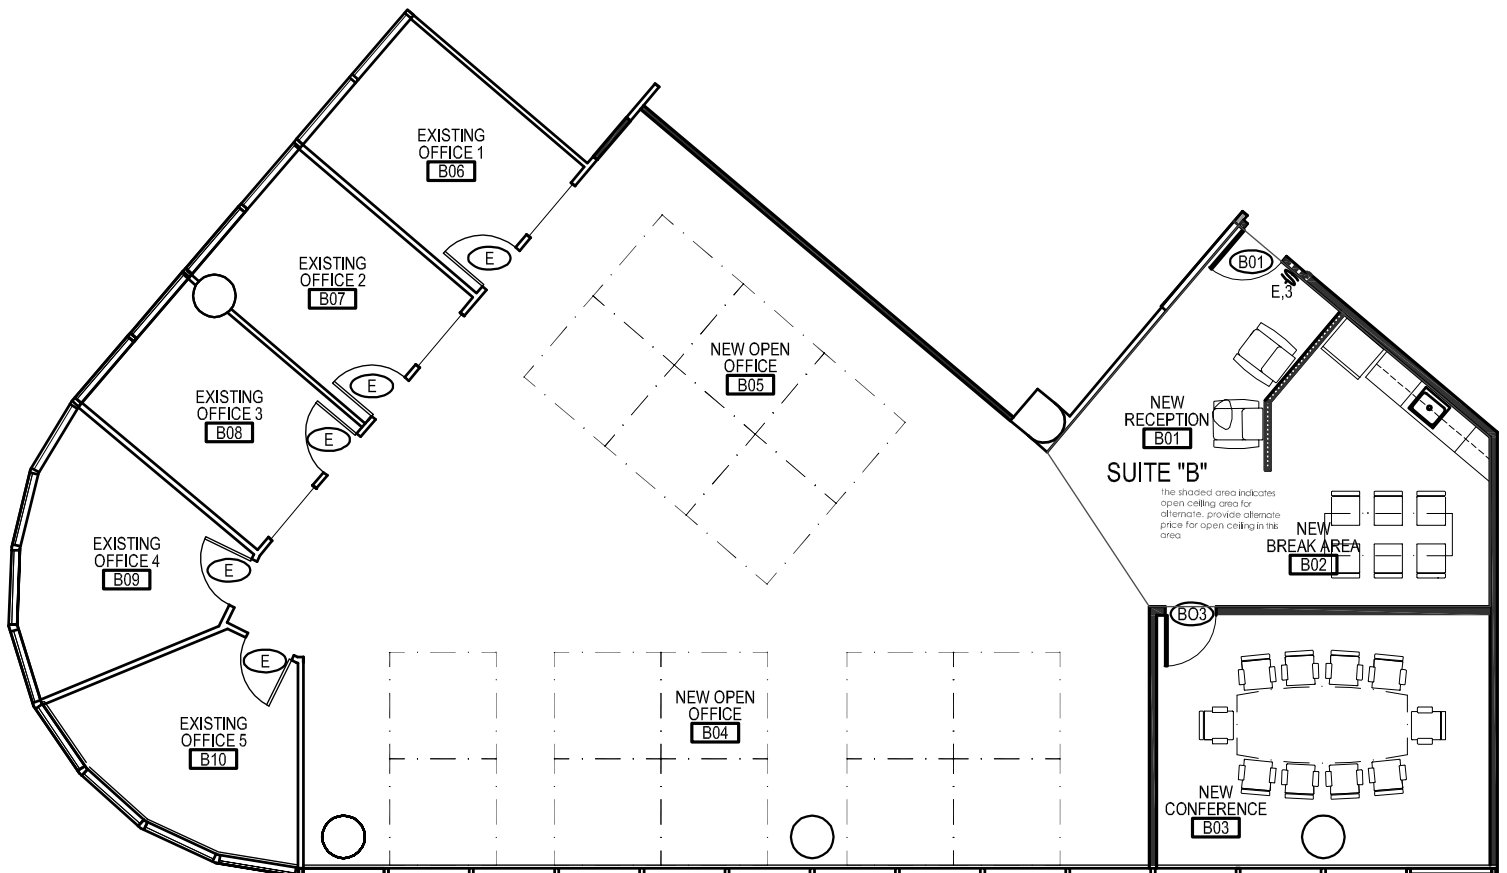

1715 N. WESTSHORE
WESTSHORE CENTER

SPEC SUITE OPTIONS | UNDER CONSTRUCTION

Suite 460 – 3,564 SF

CONTACT US:

BARRY HANERFELD

Senior Vice President
+1 813 334 7561
barry.hanerfeld@cbre.com

MOLLY MOLLOY CATLETT