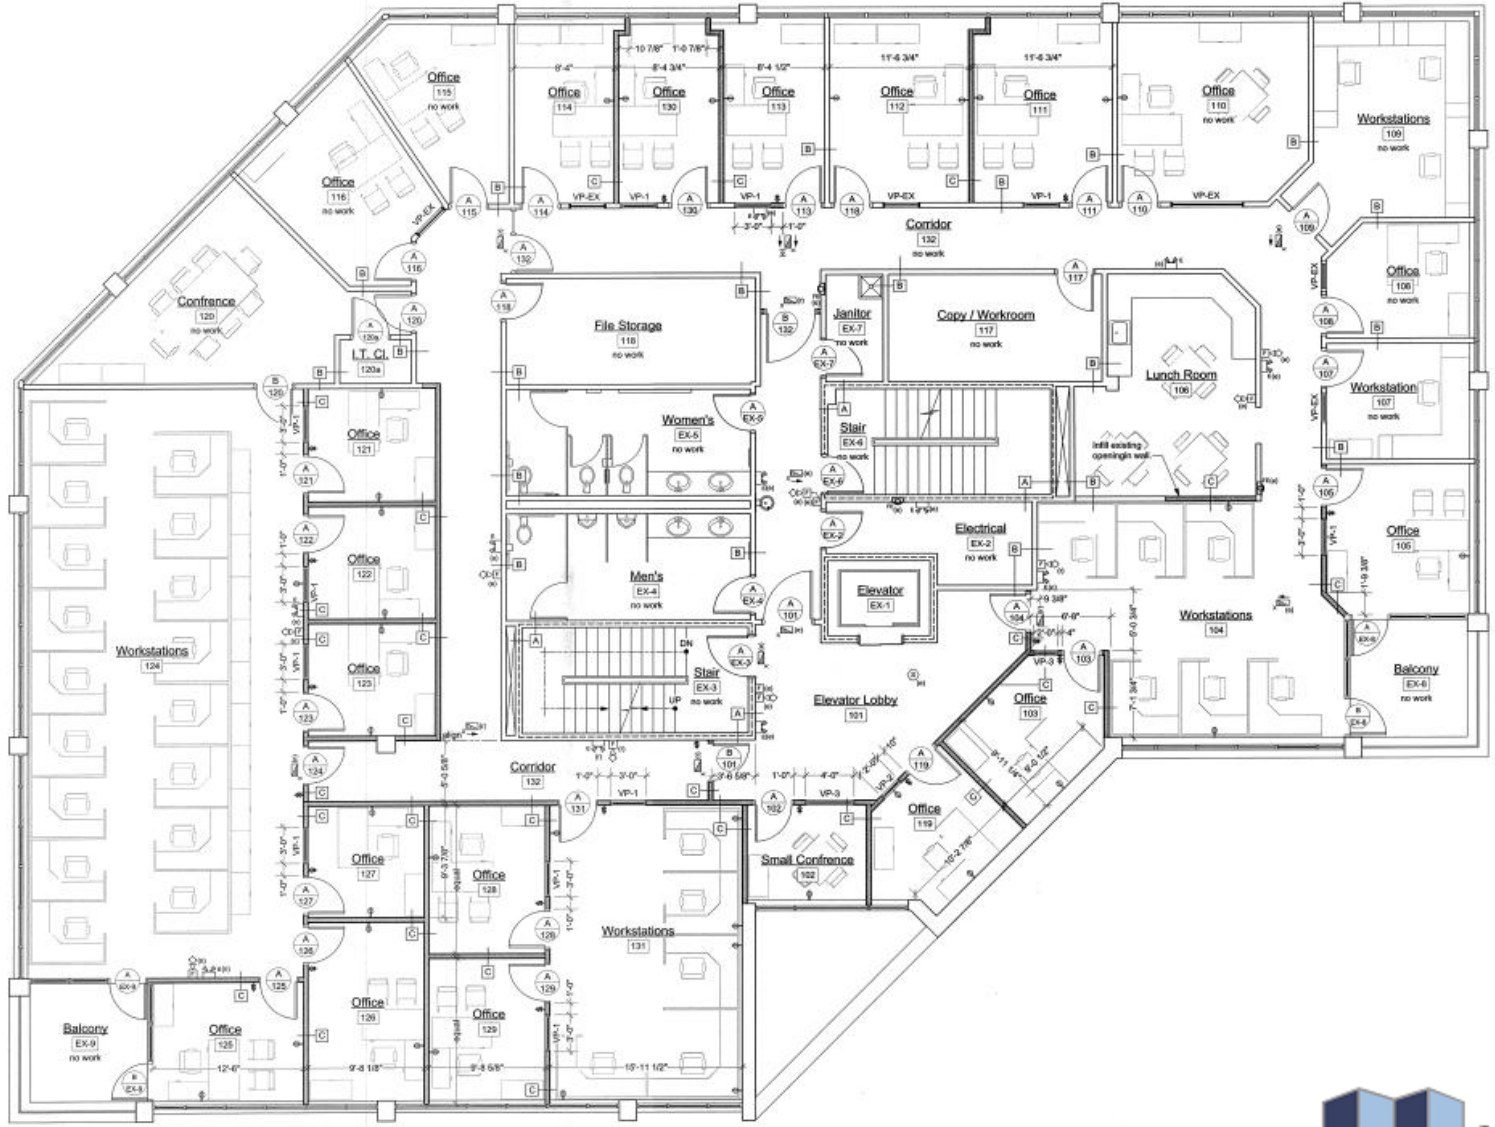

640 Sentry Parkway Blue Bell, PA

**Suite 200 of 8,960 RSF
Single tenant floor with four sides of
glass and two balconies.**