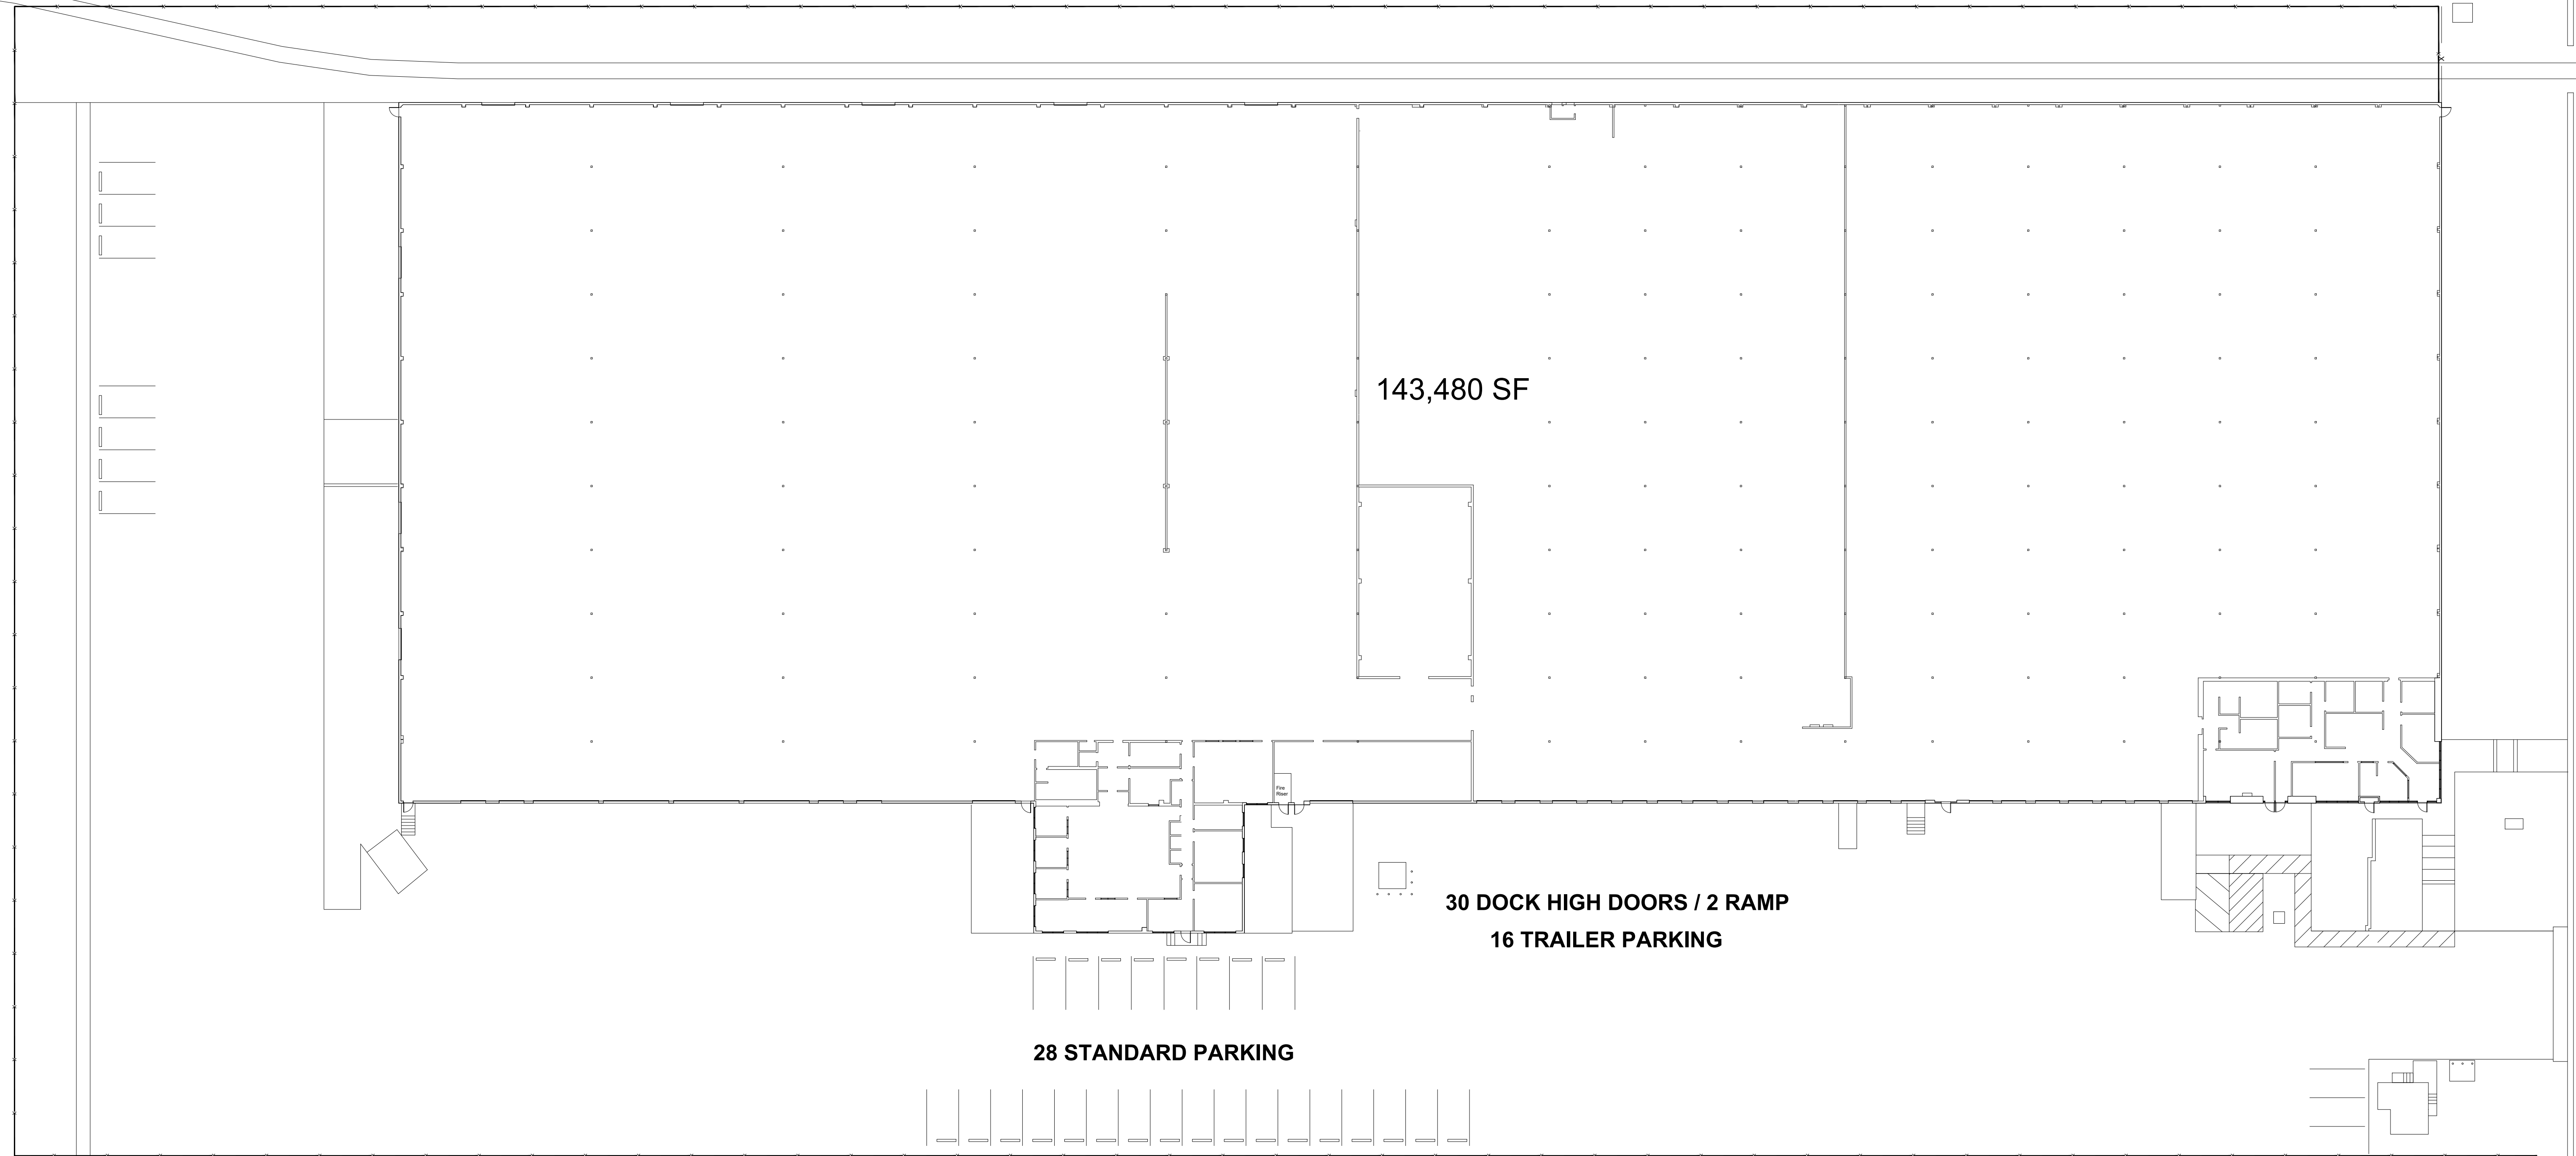

N.T.S

**1630 TERMINAL ST
WEST SACRAMENTO CA 95691**

CUBEWORK

- 218 MACHLIN CT, WALNUT, CA 91789
- (800) 338-6369