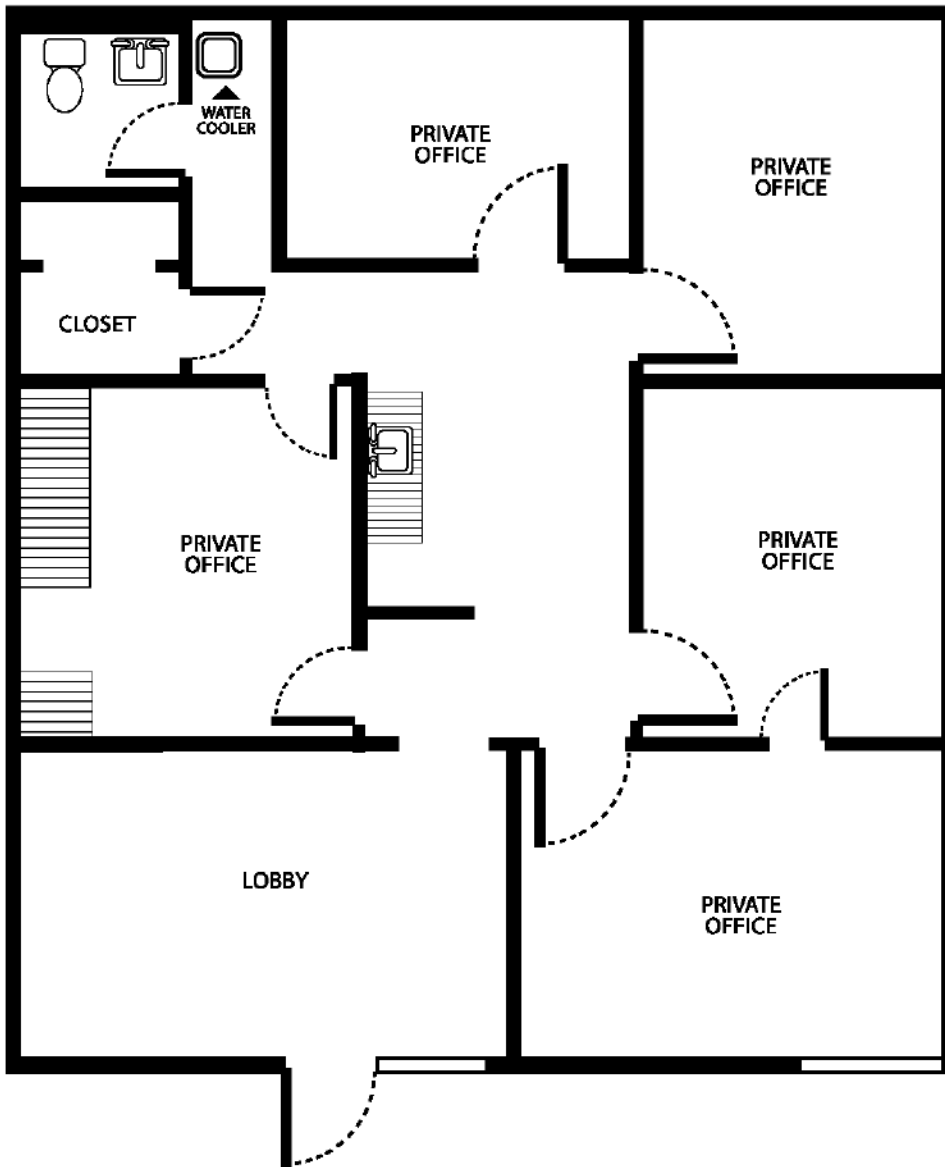

WESTWOOD

OFFICE PARK

Suite 506
1,050 Square Feet