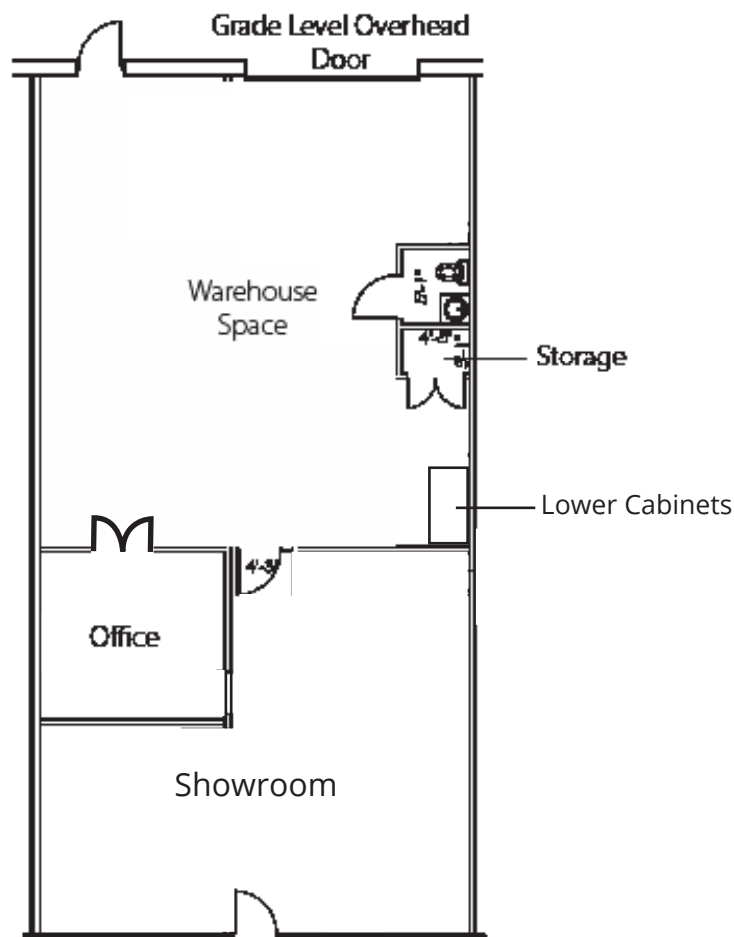

# Floor Plans

**Suite 2480 | 1,980 SF | Office Space**

**For further  
information**

**Lisa Bailey, SIOR**  
Principal  
+1 407 440 6645  
lisa.bailey@avisonyoung.com

avisonyoung.com