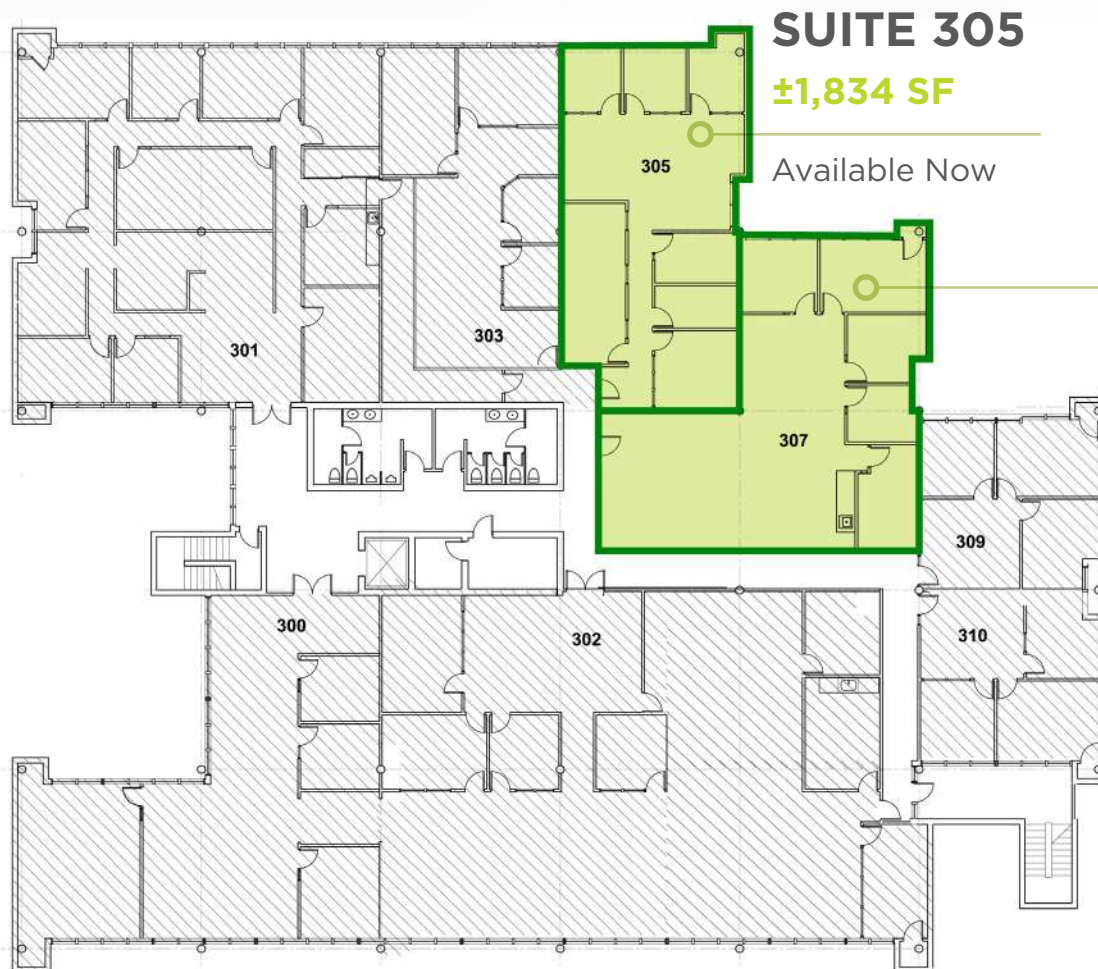

FLOOR PLAN

3RD FLOOR

SUITE 305

±1,834 SF

Available Now

SUITE 307

±2,285 SF

Available Now

MIKE SPIRO | Executive Managing Director
510.300.0212 | mike.spiro@nrmk.com
CA RE License #01433395