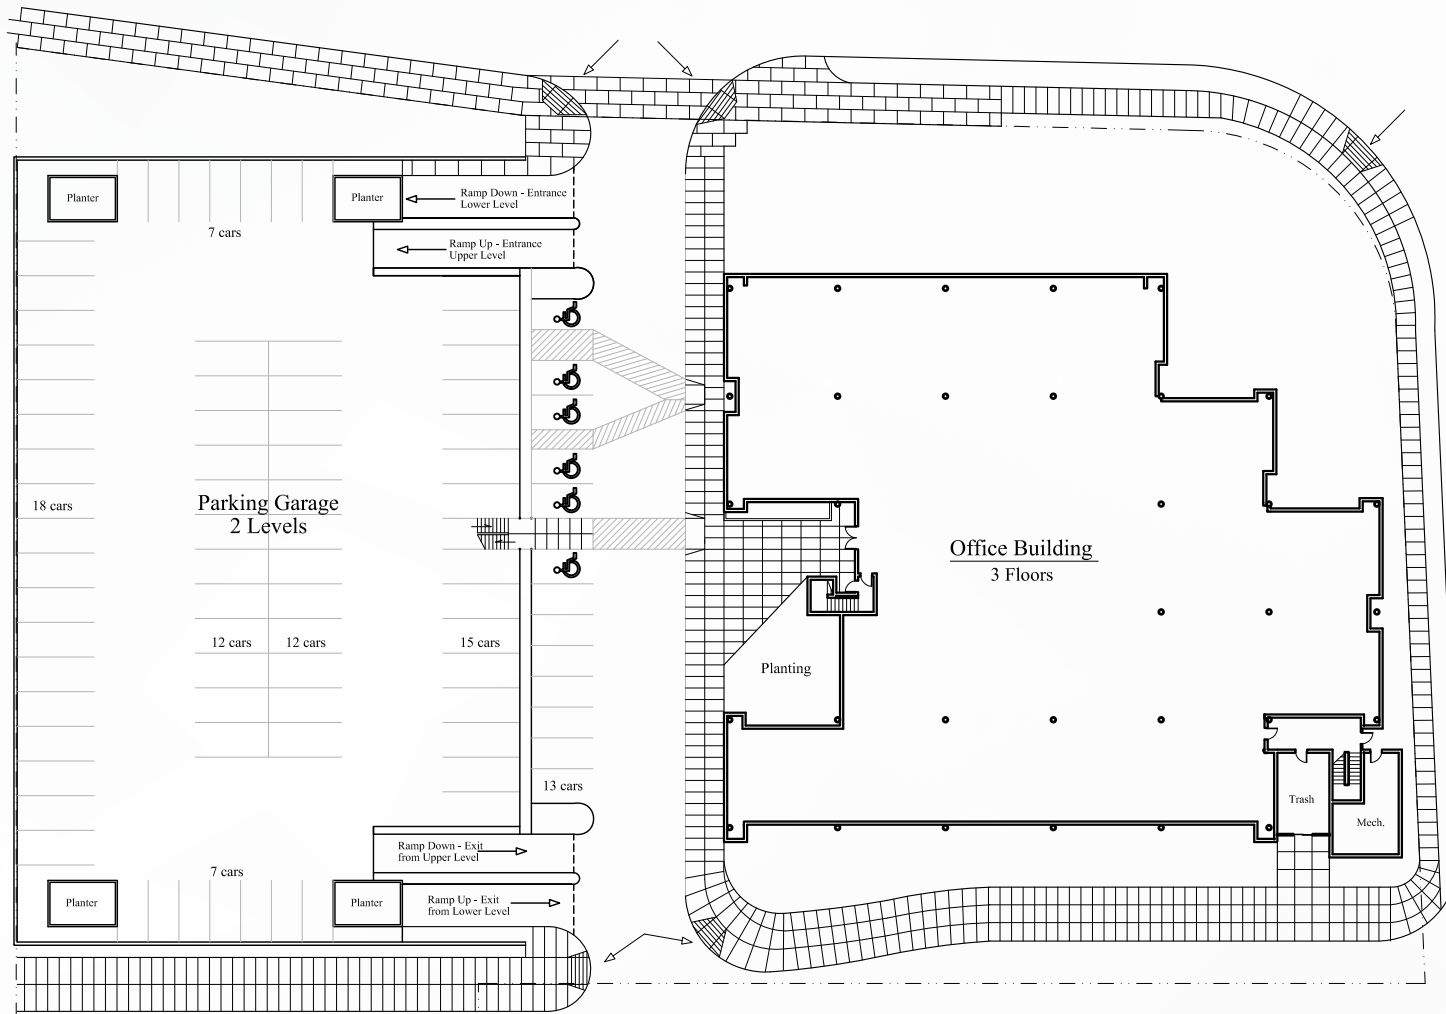

SITE PLAN

MIKE SPIRO | Executive Managing Director
510.300.0212 | mike.spiro@nrmk.com
CA RE License #01433395