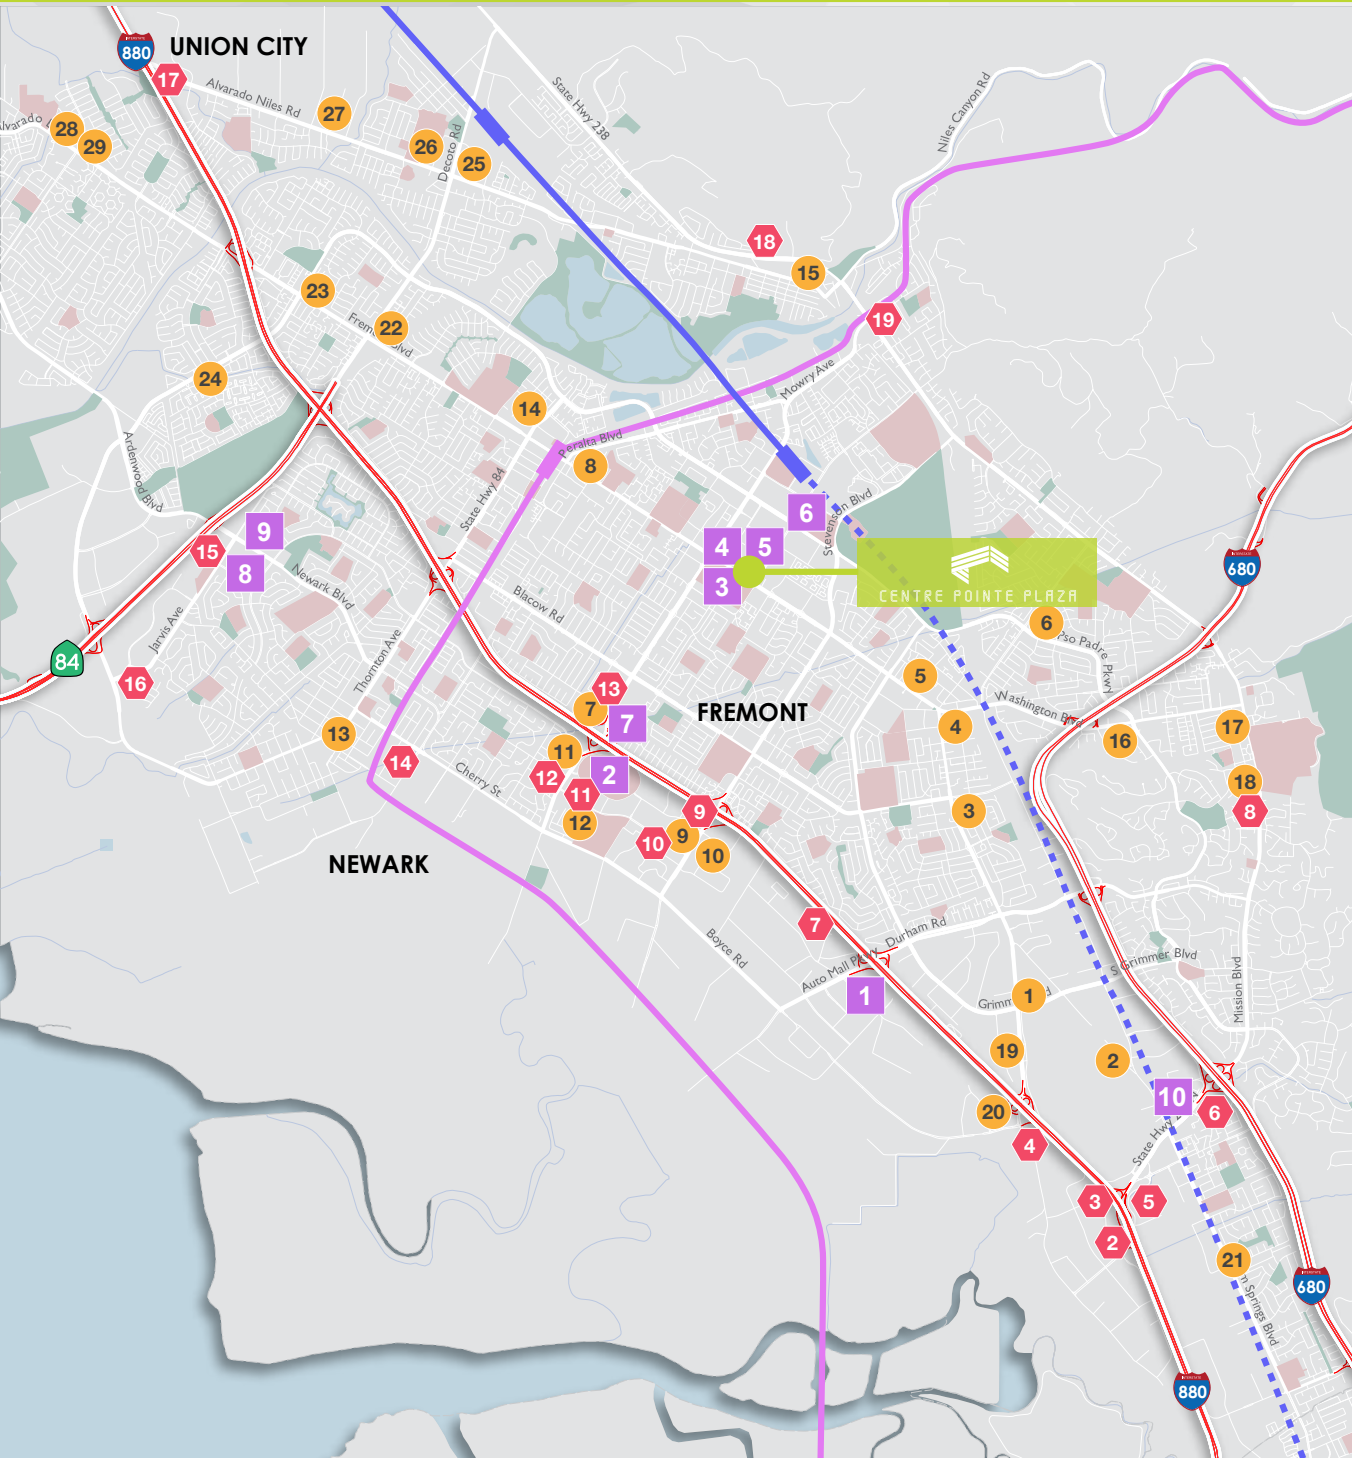

CAPITOL AVE

LIBERTY ST

PASEO PADRE PKWY

CENTRE POINTE PLAZA

CALIFORNIA ST

BEACON AVE

WALNUT AVE

RESTAURANTS

- Sala Thai 2
- Spin A Yarn
- Green Champa
- La Casita Restaurant
- Pakwan Restaurant
- Biryani Bowl
- Mirchi Cafe
- New Yang Kong
- Tandoori & Curry
- Yuki
- Chaat Bhavan
- Country Way
- Salang Pass Restaurant
- Peach Garden
- Chandni Restaurant
- Isla Restaurant
- Com Tam Thanh
- Nijo Castle
- Fu Lam Moon
- World Gourmet
- Pho Appetit
- BJ's Restaurant
- Ray's Crab Shack
- Swiss Park
- Bombay Garden
- Vung Tau Restaurant
- Ninji Hot Pot
- Happy Kitchen
- Papaya Thai Restaurant
- Beque Korean Grill
- My Tho Restaurant
- Jay Bharat Restaurant
- King of Dumplings
- Sia Fusion Eatery
- Biryani Pot
- Sushi Yoshi
- La Cabana
- All Star Hamburgers
- New Ocean Chinese Restaurant
- La Pinata
- New King Eggroll
- Chef Wu Restaurant
- Dino's Family Restaurant
- Satomi Sushi
- Papillon Restaurant
- The Vine
- Mission Pizza
- El Mezcal
- Spices
- Sushi Mori
- Mission Burgers
- Dohatsuten
- Taqueria Las Vegas
- Elite Restaurant
- Bob Sang
- Sushi Tango
- Teo Chow Noodle Shack
- Gochon
- Ajisen Ramen
- Arka Indian Restaurant
- Mioki Sushi
- Mr Taco
- Tea Six
- Pho 99
- Peacock
- Break Your Fast
- Wingstop
- New Sakura Buffet
- Little Shen Yang
- Pho Tuong Lai
- Mayflower
- Little Sheep
- Rose Garden
- Mr. Pickle's
- Mexico Lindo
- Chowking
- Popeyes
- New Luk Yuen
- Pho Pasteur
- Thai Kitchen
- Lanchon Manila
- S K Donut Shop
- New York Pasta & Pizza
- Yokohama Ikeji Ramen

HOTELS

- Residence Inn
- Courtyard
- Hyatt Place
- Hampton Inn
- Fremont Marriott
- La Quinta Inn & Suites
- Good Nite Inn
- Comfort Inn
- Extended Stay America
- Holiday Inn Express
- Mission Peak Lodge
- DoubleTree
- TownePlace Suites
- Homewood Suites
- Chase Suite Hotel
- Comfort Inn & Suites
- Residence Inn
- Extended Stay America
- Best Western Plus
- Courtyard
- Residence Inn
- Aloft
- Crowne Plaza
- Belvoir Springs
- Fremont Frontier Motel