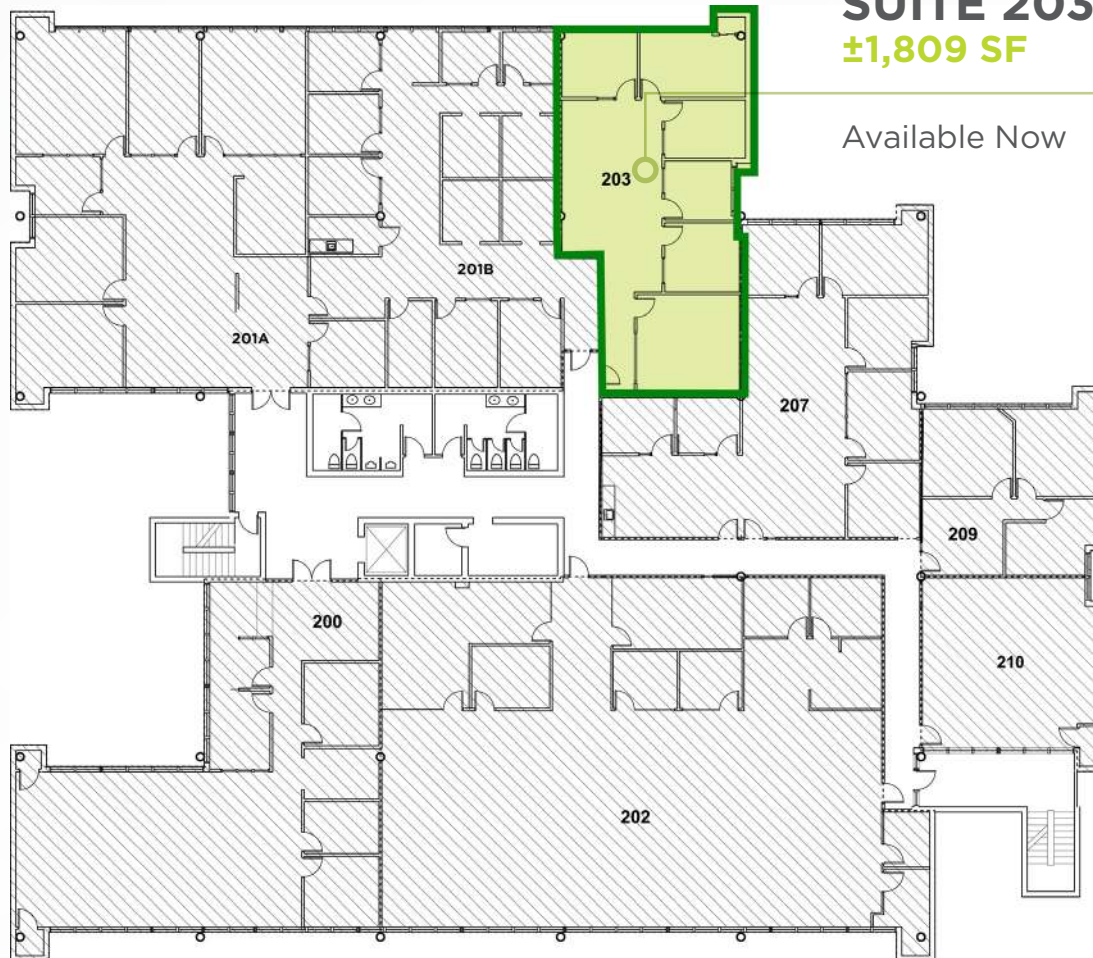

SUITE 110
±852 SF

Available Now

SUITE 108
±1,610 SF

Available Now

MIKE SPIRO | Executive Managing Director
510.300.0212 | mike.spiro@nrmk.com
CA RE License #01433395

FLOOR PLAN

2ND FLOOR

SUITE 203
±1,809 SF