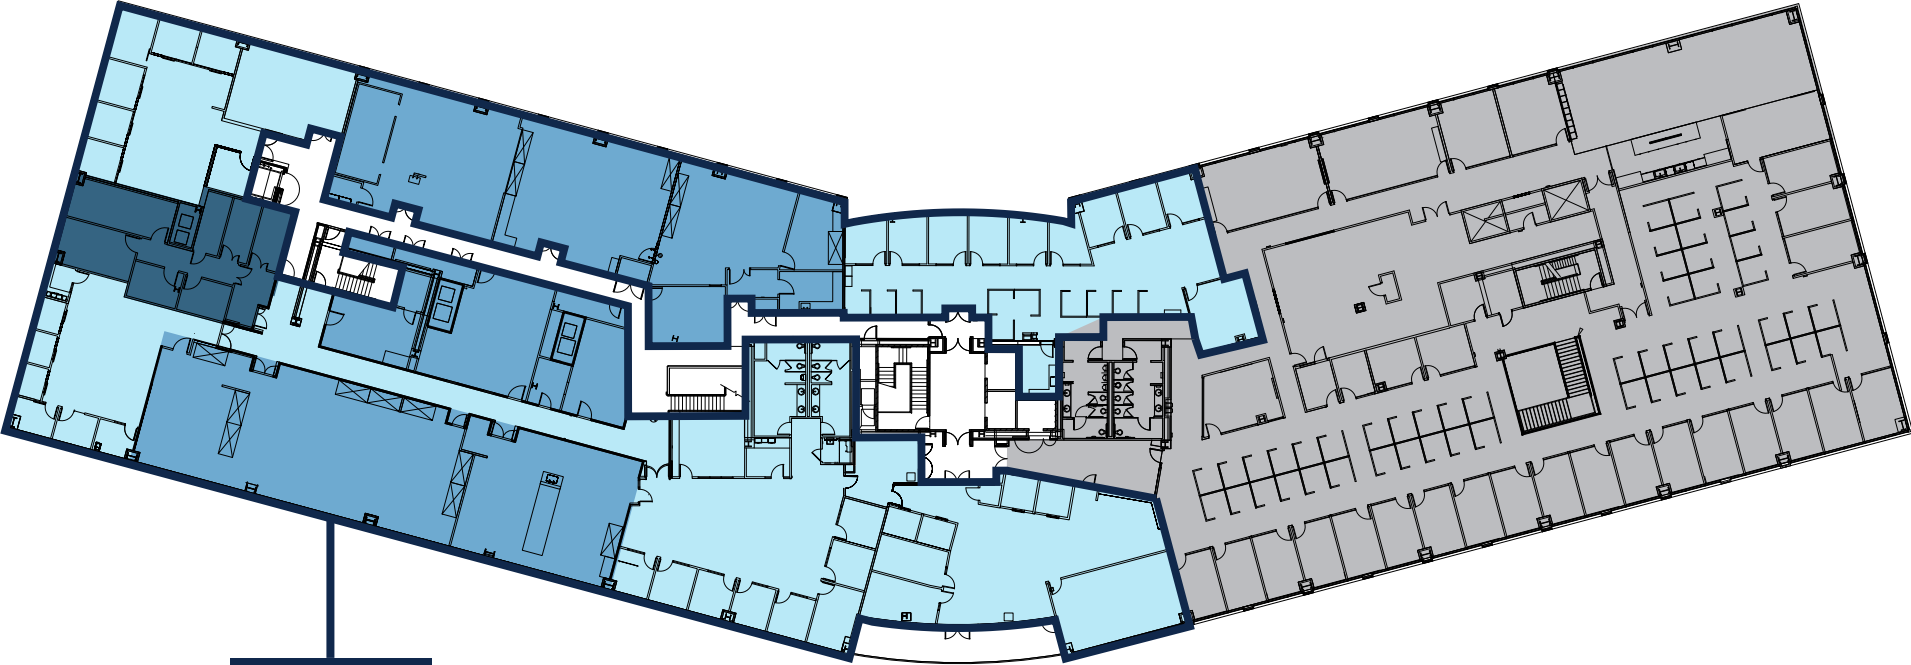

Availabilities

Floor 3

Suite 320 - ±29,162 SF (19,374 Office / 8,594 Lab / 1,194 Vivarium)

Suite 320

- Leased
- Lab
- Office
- Vivarium