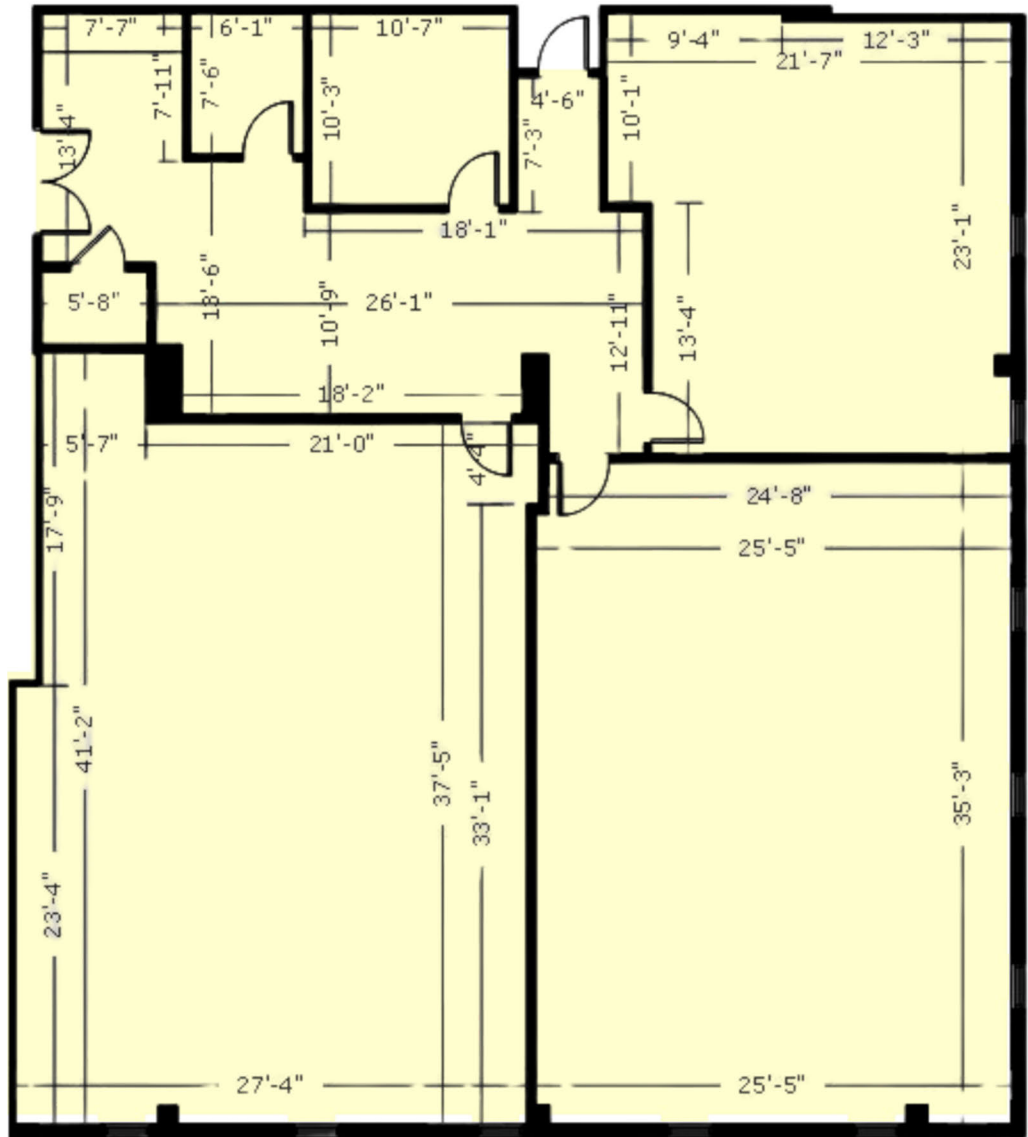

Suite 506 Floorplan 3,557 SF

Fifth Floor, Suite 506 | Scale: 3/32" = 1'-0" (1:128)

Floor 5