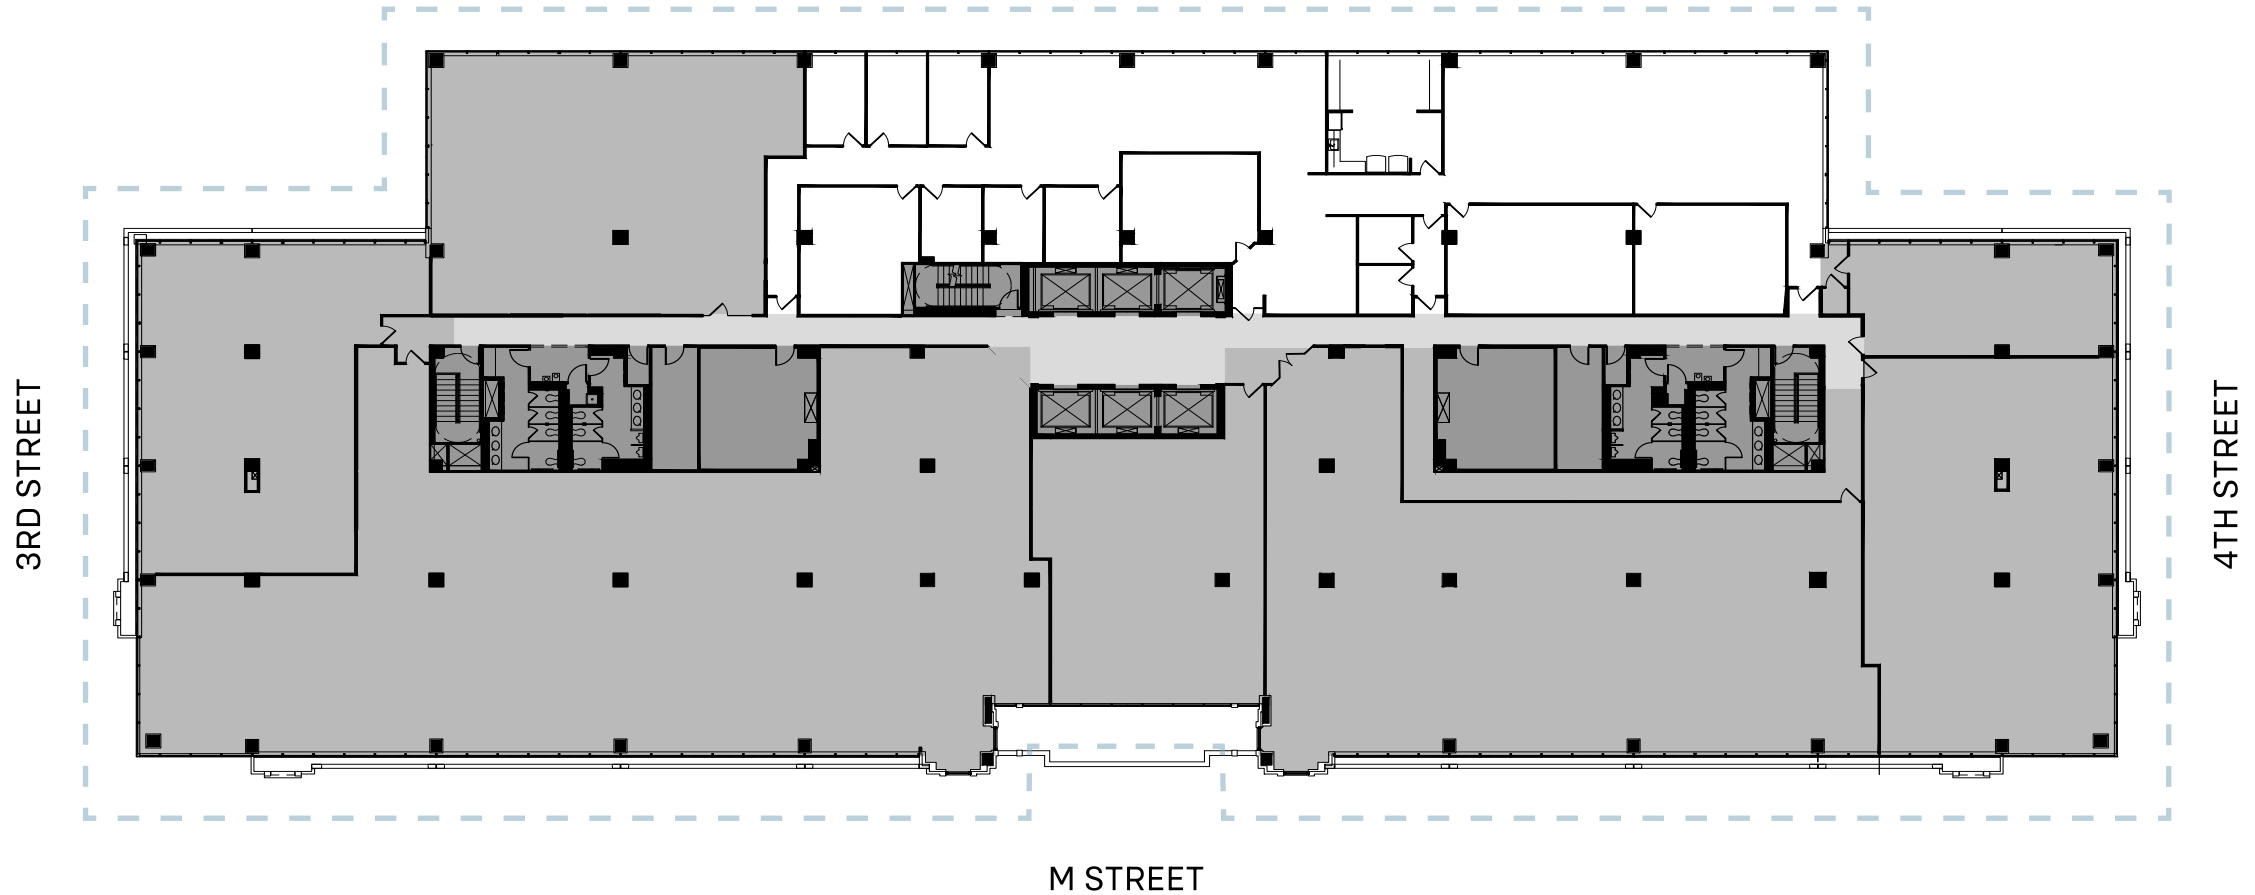

# 8TH FLOOR | SUITE 850

9,083 RSF | AVAILABLE IN 60 DAYS

WINDOW LINE

GARFIELD INVESTMENTS

AVISON  
YOUNG