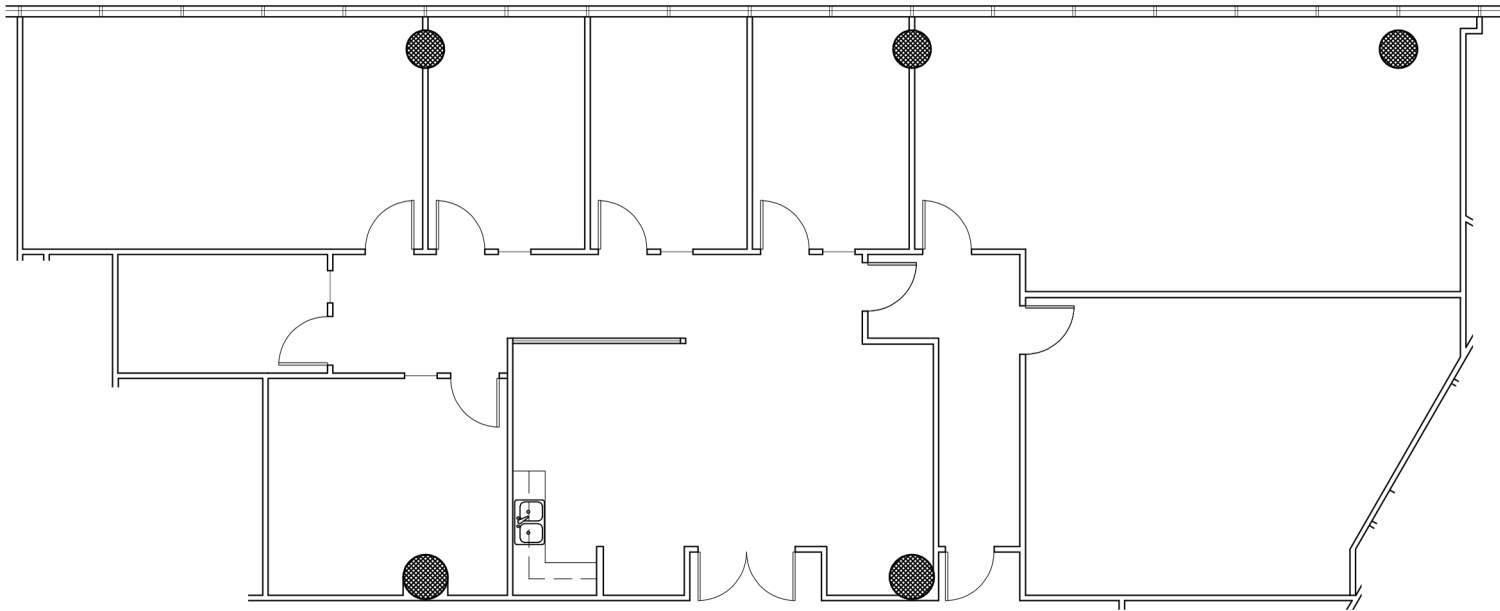

The Pointe

3,271 sf

Suite 820

For more information or to set up a tour, please contact:

Deana Beer
+1 (813) 817 0605
deana.beer@jll.com

Jim Moler
+1 813 380 5390
jim.moler@jll.com