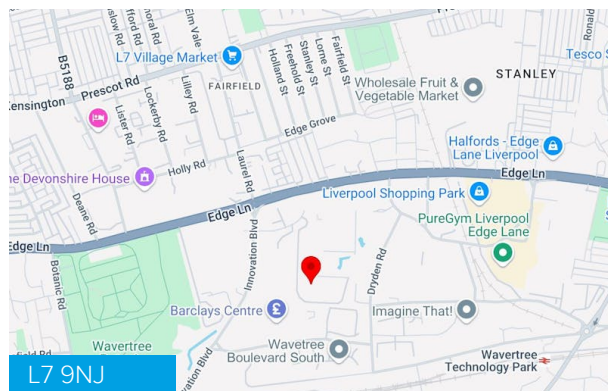

Get started instantly with fully furnished office space on Edge Lane. Bring out your best in a stylish office with modern amenities and customize your workspace to suit your needs. Park your car in our private lot and work fast with our business grade WiFi.

Meet like-minded professionals in a sociable shared office and mingle with potential clients in beautifully designed coworking spaces.

Property Highlights / Amenities

- Parking ratio: Available

Location

Innovation Park is located just outside Liverpool City Centre. Transport links are excellent with Milton Road bus stop (6 and 7) 0.3 miles away located along Edge Lane. Access to Waver Tree Technology Park train station is 0.7-miles away, providing access in and around the city with bars and restaurants within walking distance.

The A59 can be accessed from the West of the site which connects to the M6, providing access to the M1 North and South, offering wider linkages to large cities such as Leeds, Manchester and London.

Liverpool John Lennon Airport is 7.5 miles South East of the site.

Accommodation

The accommodation comprises the following areas:

Name	sq ft	sq m	Availability
Ground	1,000	92.90	Available
1st	1,000	92.90	Available
2nd	1,000	92.90	Available
Total	3,000	278.70	

Viewing & Further Information

Caitlin Parker

01609 797 330 | 01609 797 330

caitlin.parker@alignsurveyors.co.uk

View Properties Here
www.alignsurveyors.co.uk