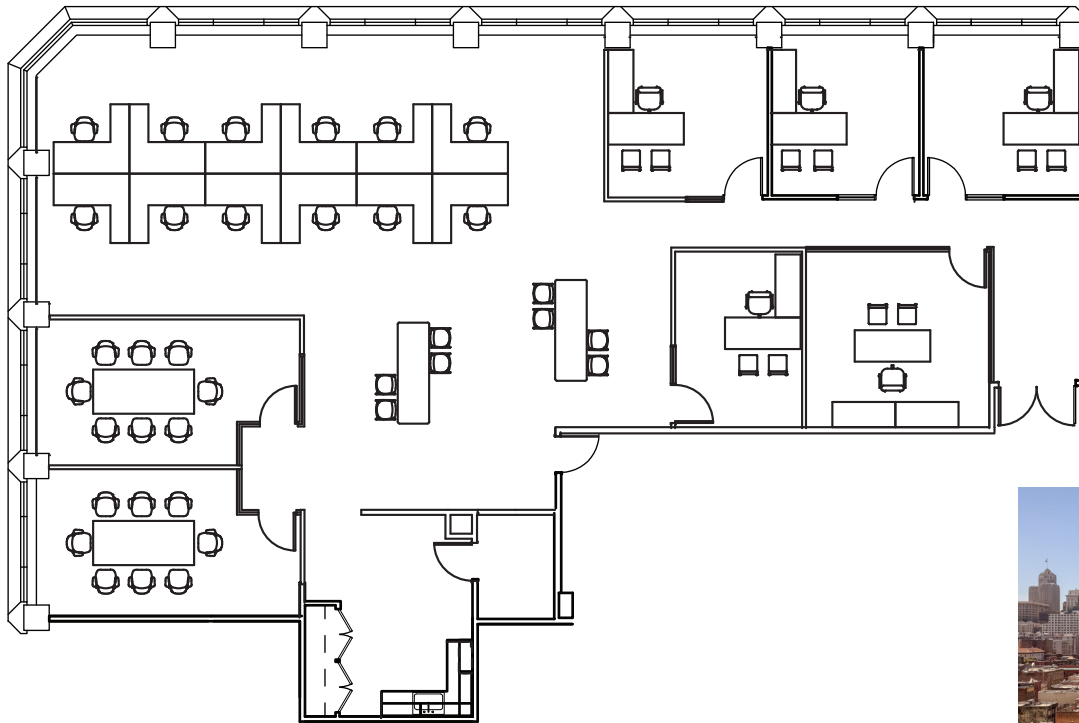

# Suite 1475 - Hypothetical

## 4,211 RSF

- 5 private offices
- 2 conference rooms
- Pantry
- IT room
- 12+ workstations
- Corner suite