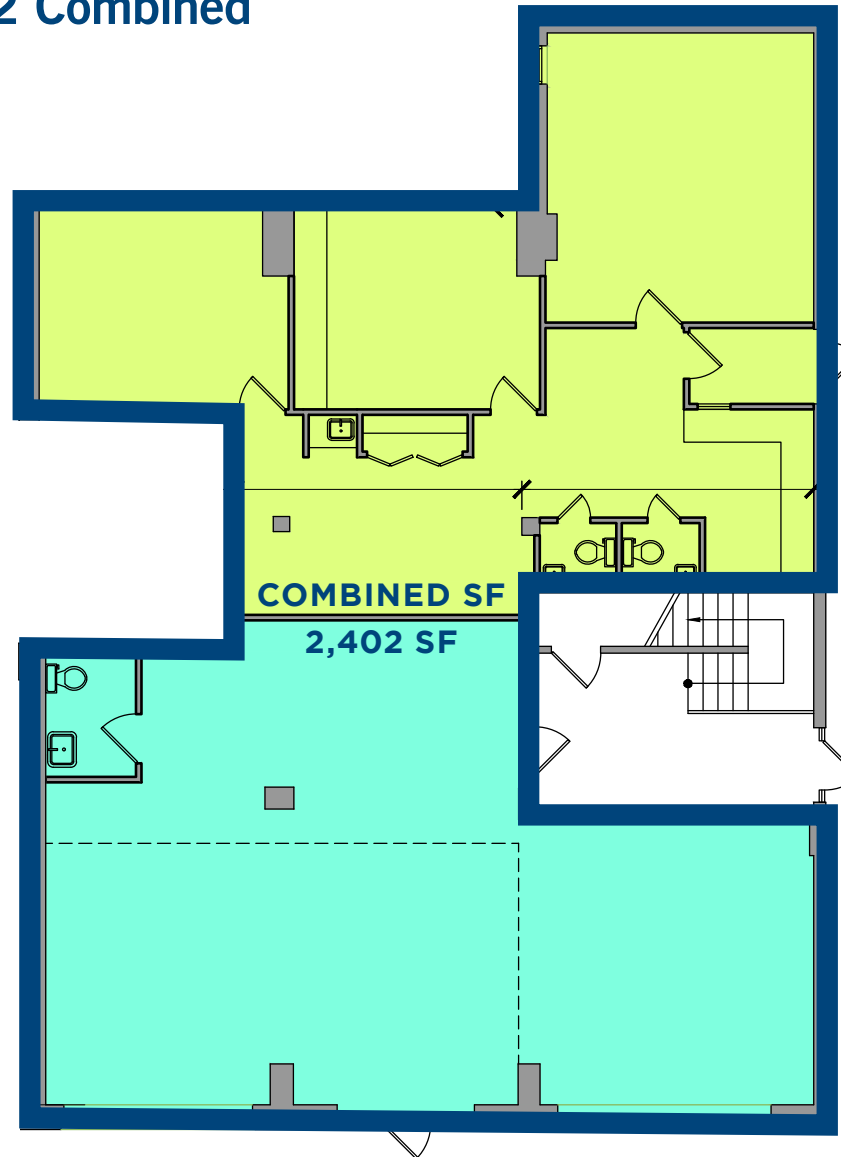

219 VINE STREET

Old City, Philadelphia 19106

Floor Plan: Spaces 1 & 2 Combined

VERONICA BLUM 267.238.1728 ■ vblum@mpnrealty.com

KYLE RUFFING 267.546.1719 ■ kruffing@mpnrealty.com