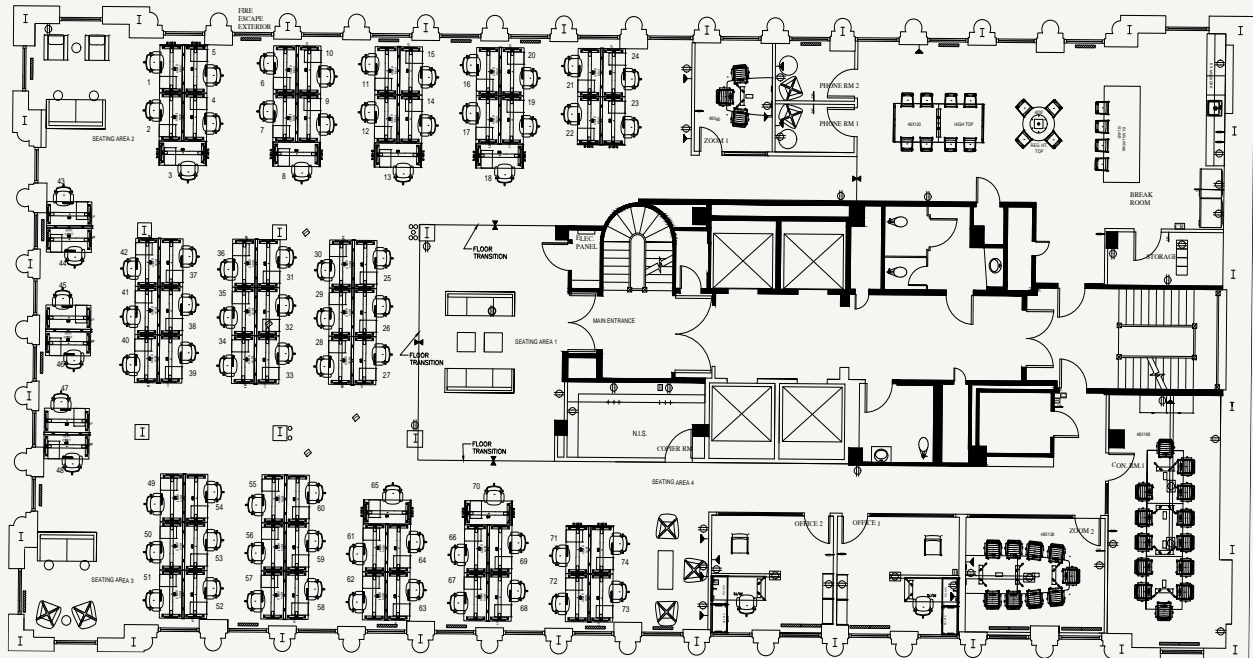

900 Suite

115
SANSOME

8,973 RSF

- Available August 1st, 2026
- Fully furnished creative floor
- 2 private offices
- 2 large conference rooms
- Large kitchen & Break area
- Reception area
- IT/copy/storage room
- Open area: room for 60+ desks