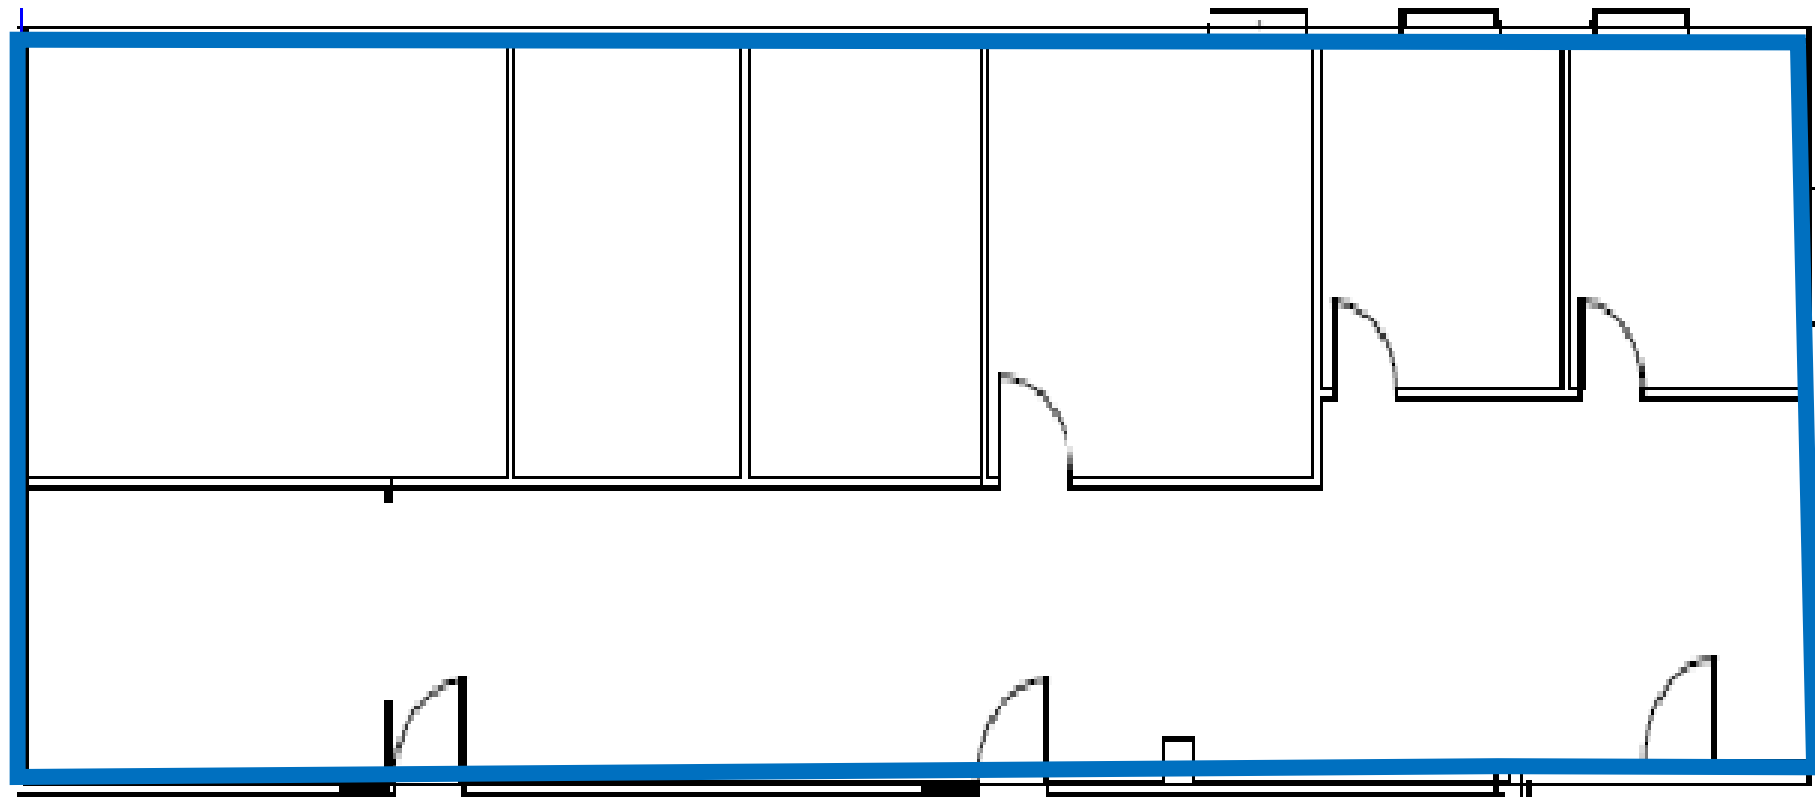

99 SOUTH BEDFORD

SUITE 116- 2,431 SF

For more information visit www.burlingtoneastwest.com, or to schedule a tour visit or please contact:

Brooks Goodyear

781.249.5249

bgoodyear@rjkelly.com

Ian Pickrell

781.825.5245