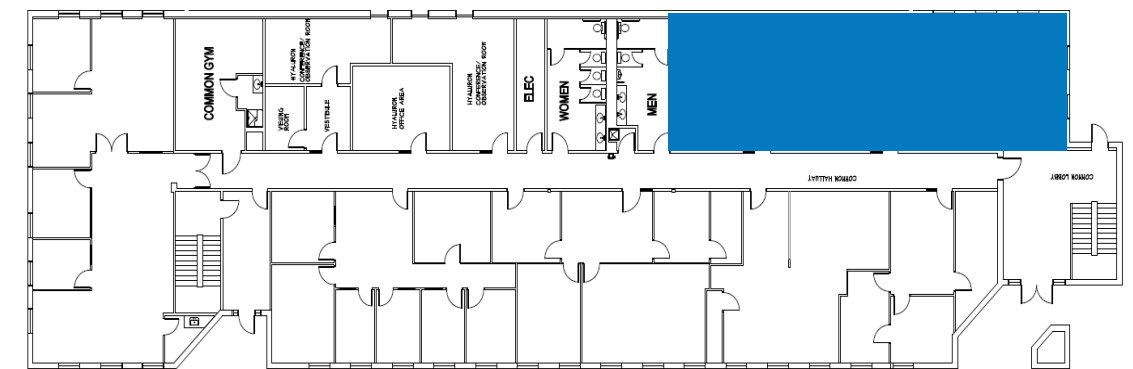

99 SOUTH BEDFORD

SUITE 116- 2,431 SF

For more information visit www.burlingtoneastwest.com, or to schedule a tour visit or please contact:

Brooks Goodyear

781.249.5249

bgoodyear@rjkelly.com

Ian Pickrell

781.825.5245