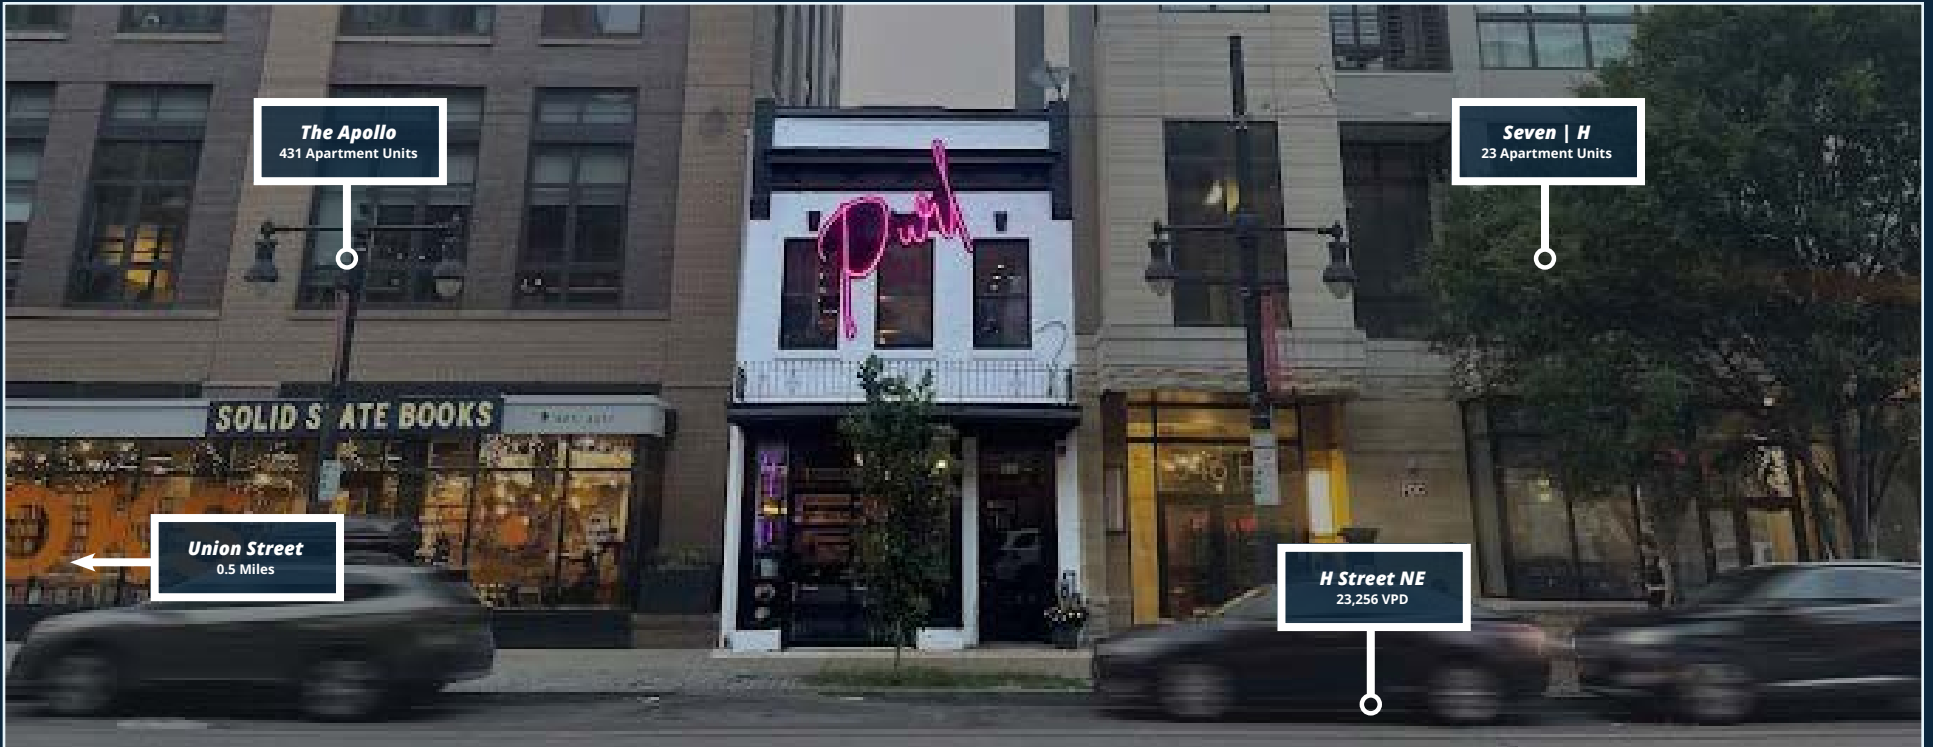

For Lease

TURNKEY RESTAURANT & BAR

644 H Street | Washington, D.C.

644 H Street

TURNKEY RESTAURANT

2,056 SF
TOTAL AVAILABLE

1,230 SF
GROUND FLOOR

826 SF
BASEMENT

ABOUT THE PROPERTY

- Turnkey, recently renovated restaurant with up to 30 seats on the ground floor
- All furniture, fixtures and existing equipment included
- Located in the heart of the H Street Corridor, adjacent to Whole Foods, Nike, Orangetheory, Starbucks
- Nearby attractions include Atlas Performing Arts Center, FreshFarm Farmer's Market and annual H Street Festival