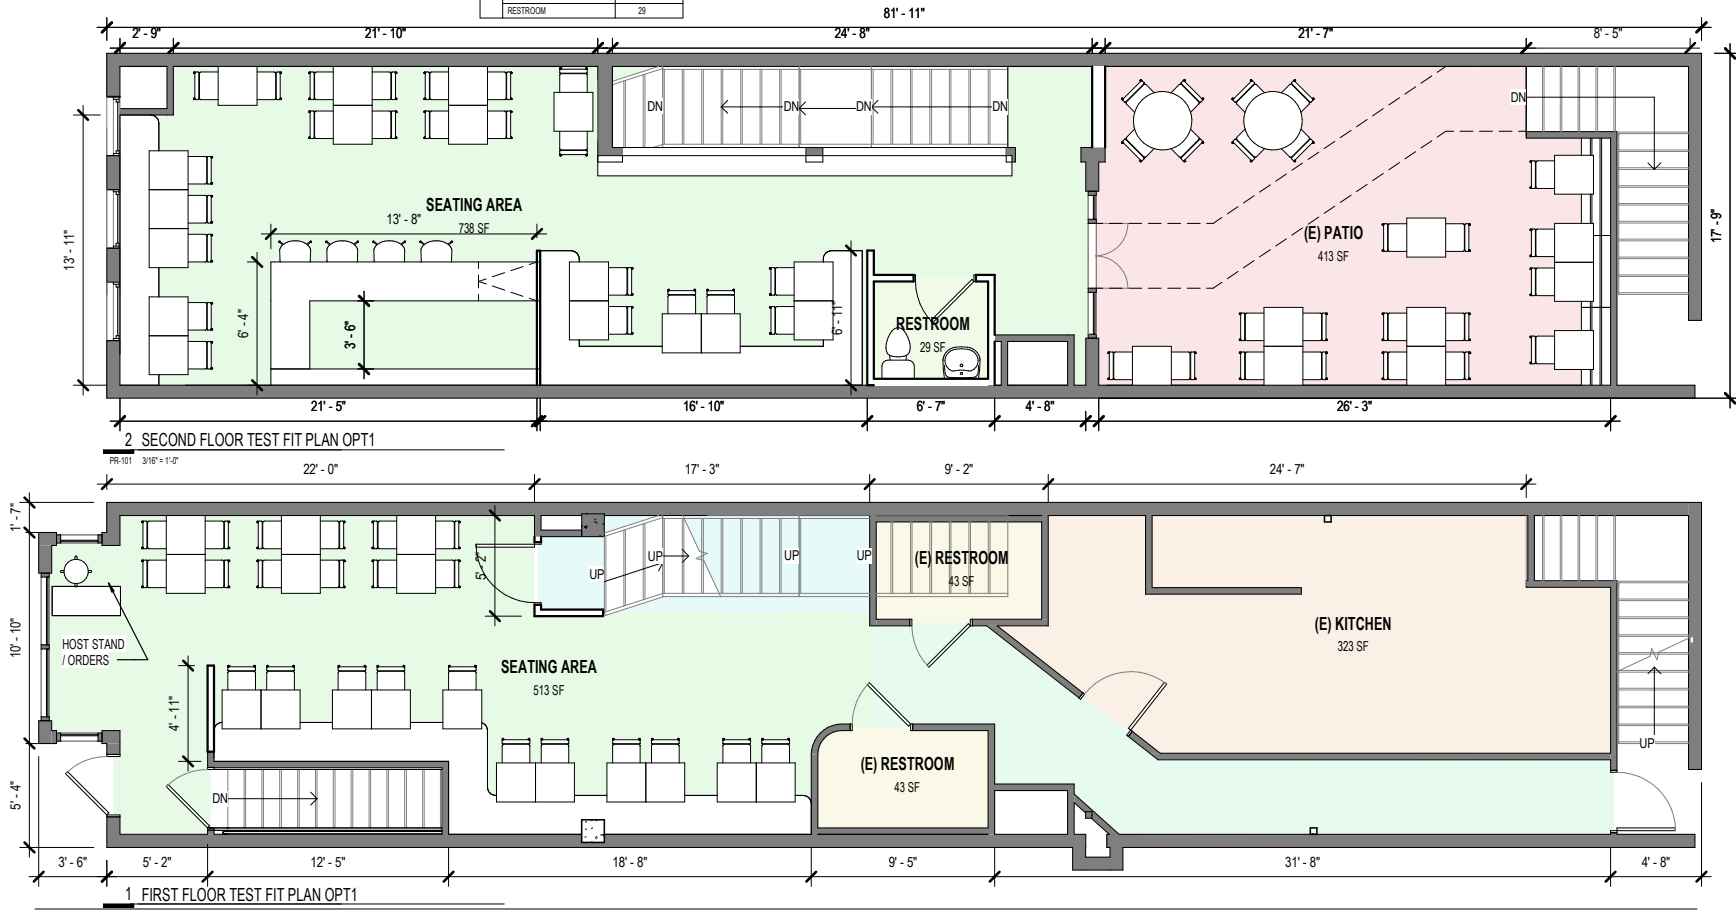

For Lease

TURNKEY RESTAURANT & BAR

644 H Street | Washington, D.C.

644 H Street

TURNKEY RESTAURANT

2,056 SF
TOTAL AVAILABLE

1,230 SF
GROUND FLOOR

826 SF
BASEMENT

ABOUT THE PROPERTY

- Turnkey, recently renovated restaurant with up to 30 seats on the ground floor
- All furniture, fixtures and existing equipment included
- Located in the heart of the H Street Corridor, adjacent to Whole Foods, Nike, Orangetheory, Starbucks
- Nearby attractions include Atlas Performing Arts Center, FreshFarm Farmer's Market and annual H Street Festival

[CLICK FOR
VIRTUAL TOUR](#) →

Site Plan

644 H STREET | WASHINGTON, D.C.

SEAT COUNT			
	FLEX	FIXED	TOTAL
FIRST FLOOR	19	11	30
SECOND FLOOR	27	11	38
PATIO	28	/	28
			96

NET S.F.	
FIRST FLOOR	1,169
SEATING AREA	513
NON-SEATING AREA	656
SECOND FLOOR (EXCLUDING STAIRS)	1,180
SEATING AREA	738
(E) PATIO	413
RESTROOM	29