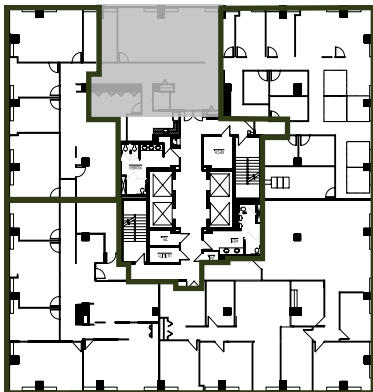

# MARYLAND TRADE CENTER II

7474 Greenway Center Drive | Greenbelt | MD | 20770

8<sup>TH</sup> FLOOR  
Suite 800 | 850  
2,122 - 12,077 SF

SUITE 850  
2,122 SF

SUITE 800  
9,955 SF

Knowledge  
Perseverance  
Integrity