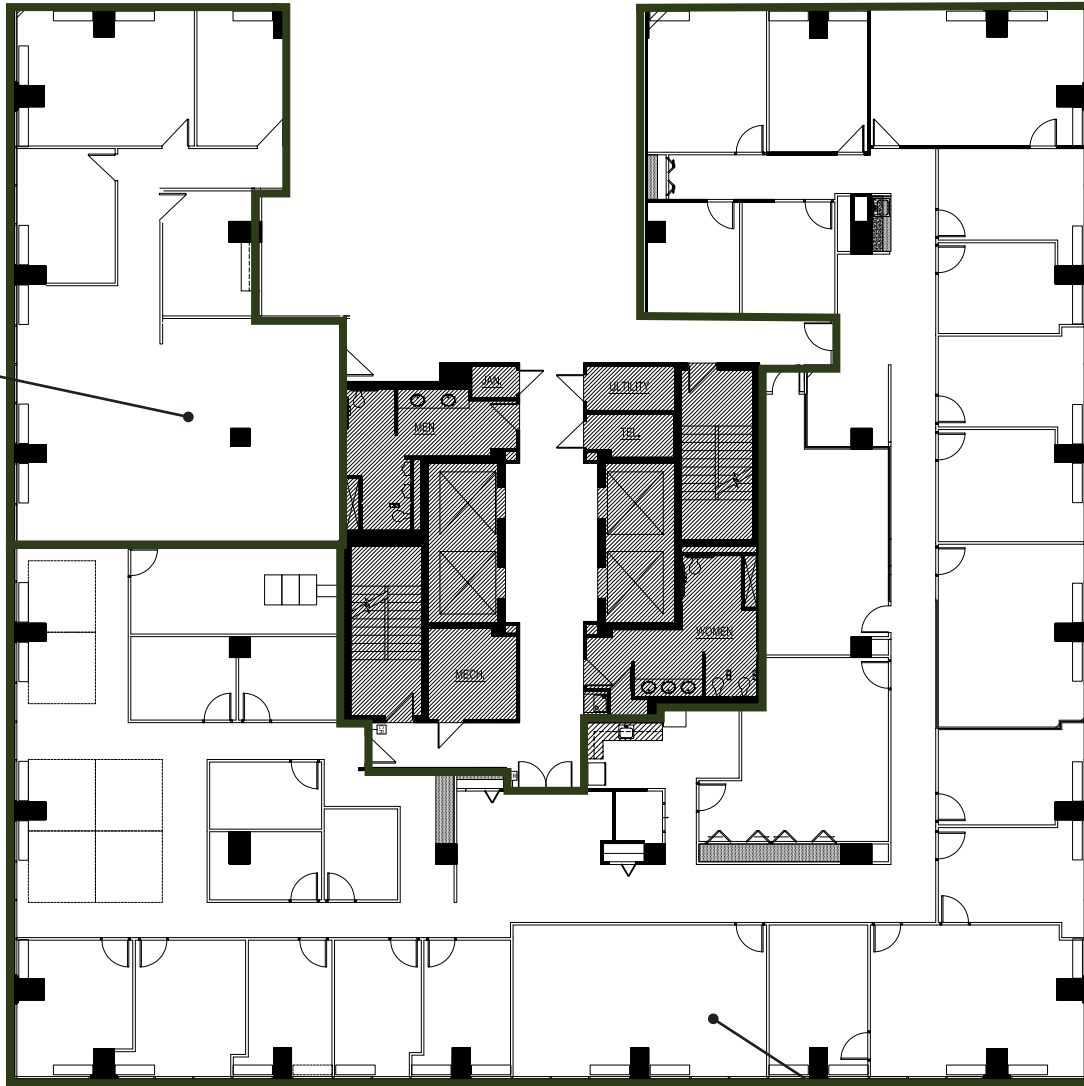

# MARYLAND TRADE CENTER II

7474 Greenway Center Drive | Greenbelt | MD | 20770

8<sup>TH</sup> FLOOR  
Suite 800 | 850  
2,122 - 12,077 SF

SUITE 850  
2,122 SF

SUITE 800  
9,955 SF

Knowledge  
Perseverance  
Integrity