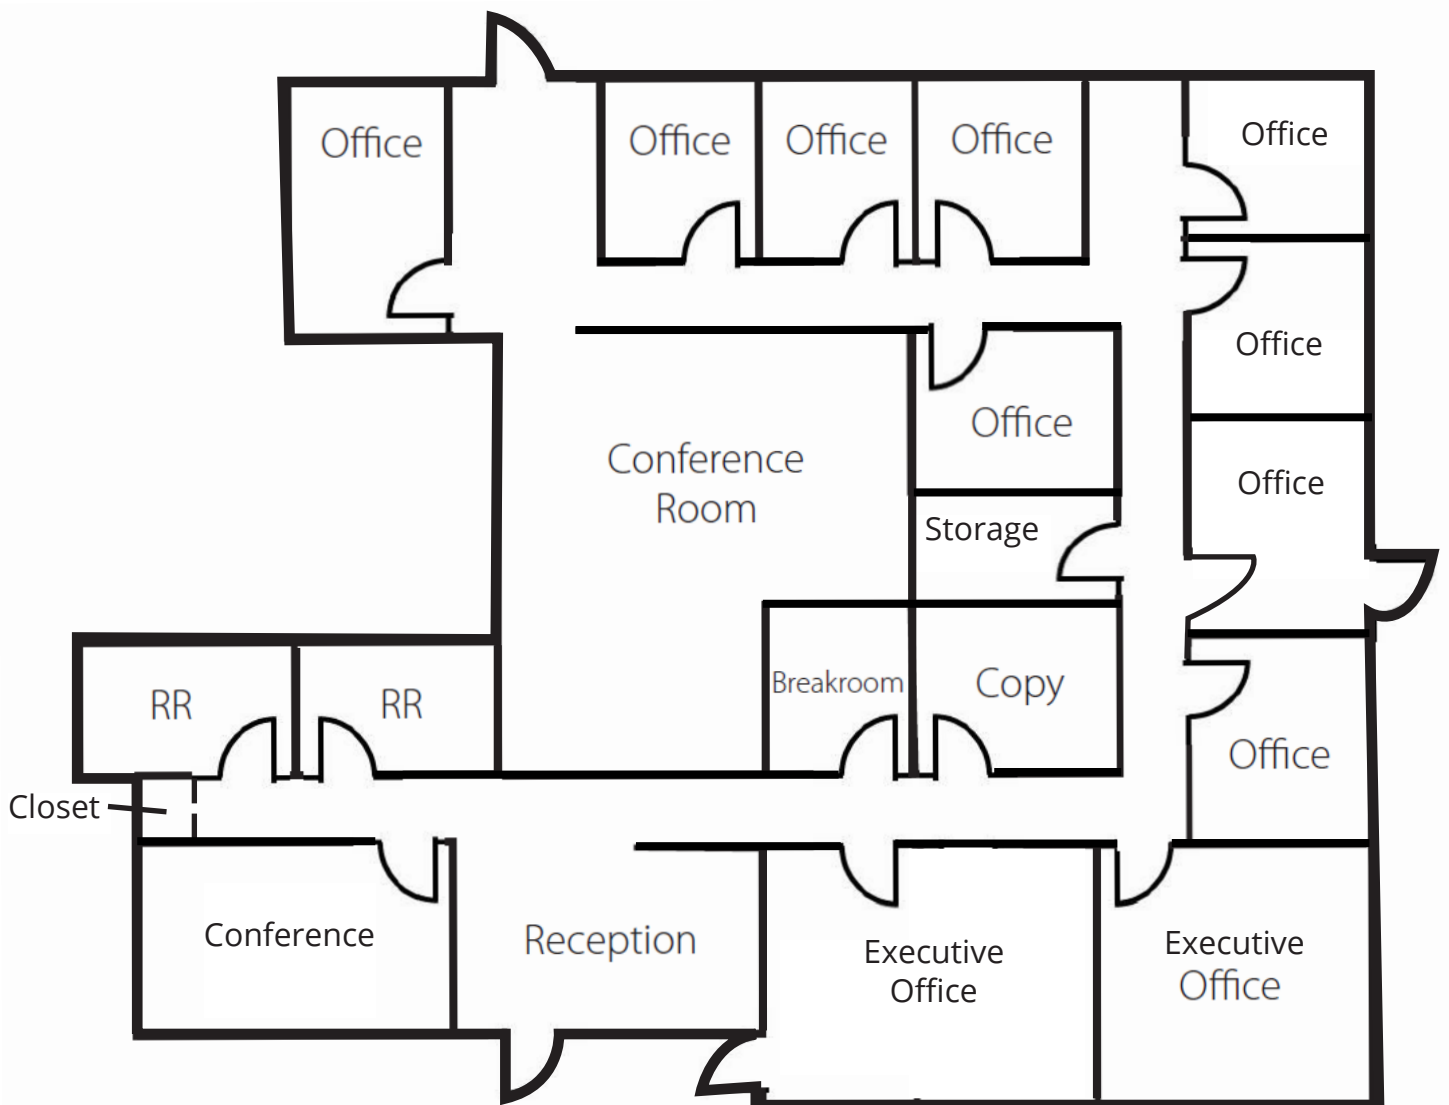

# Floor Plans

**Suite 2462 | 4,664 SF | Office Space**

**For further  
information**

**Lisa Bailey, SIOR**  
Principal  
+1 407 440 6645  
lisa.bailey@avisonyoung.com

avisonyoung.com