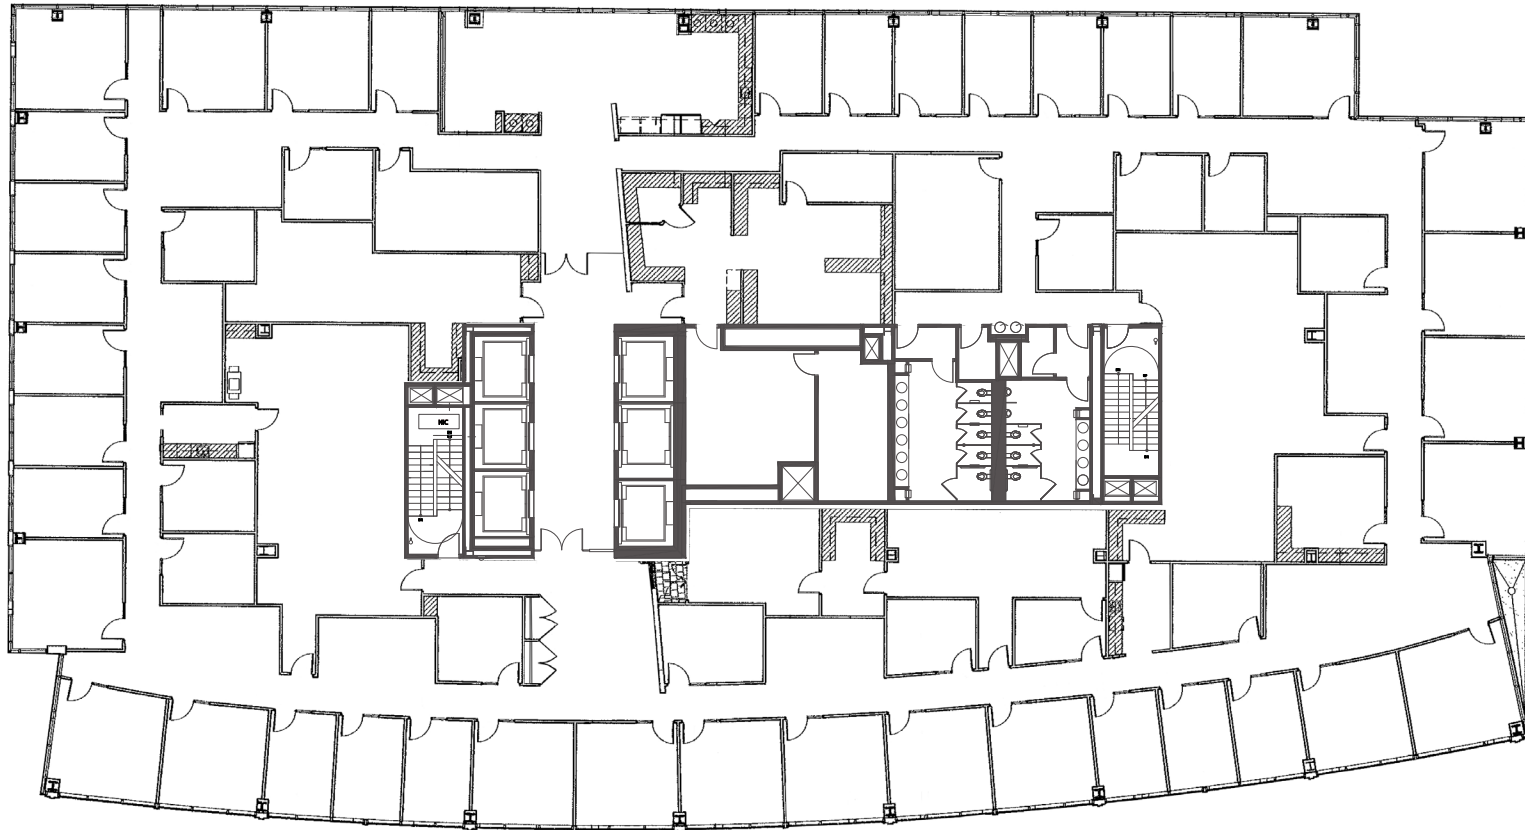

500 EAST PRATT

8th Floor | 24,937 SQ.FT. (full floor)

HARBORSIDE - PRATT STREET

FOR MORE INFORMATION

JOSE FLEFIL | MANAGING DIRECTOR

301.474.3326 | JFLEFIL@MORNING-CALM.COM

MORNING CALM
ADVISORS