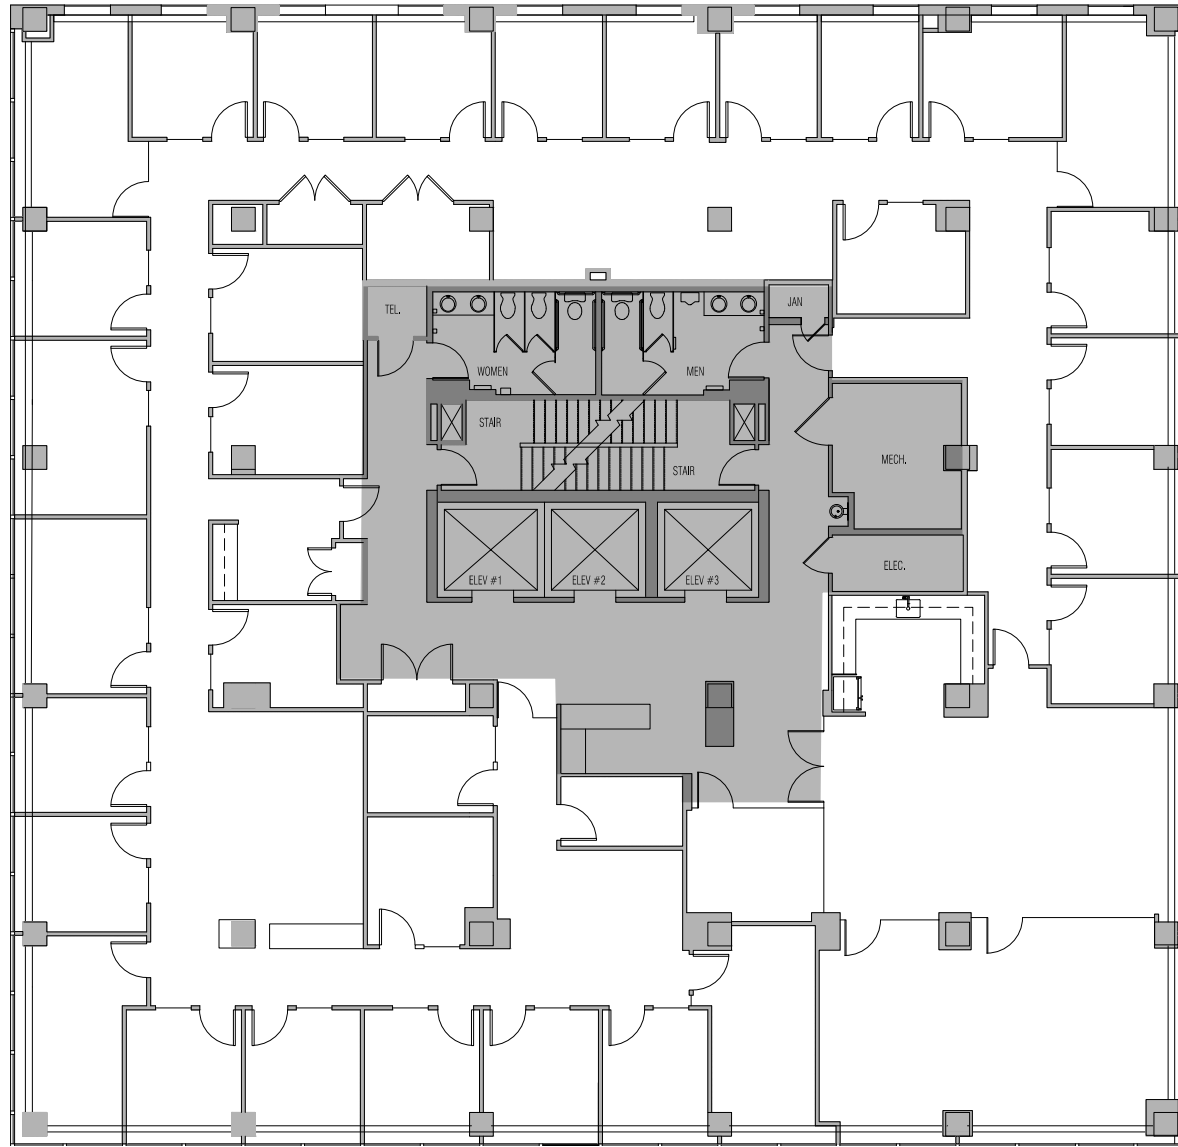

# 1101

14TH STREET NW  
WASHINGTON, DC

4th Floor | Suite 400  
9,983 SF

**SCAN**  
For Property  
Details

14th Street

L Street

Knowledge  
Perseverance  
Integrity

**Cambridge**  
Property Group LLC