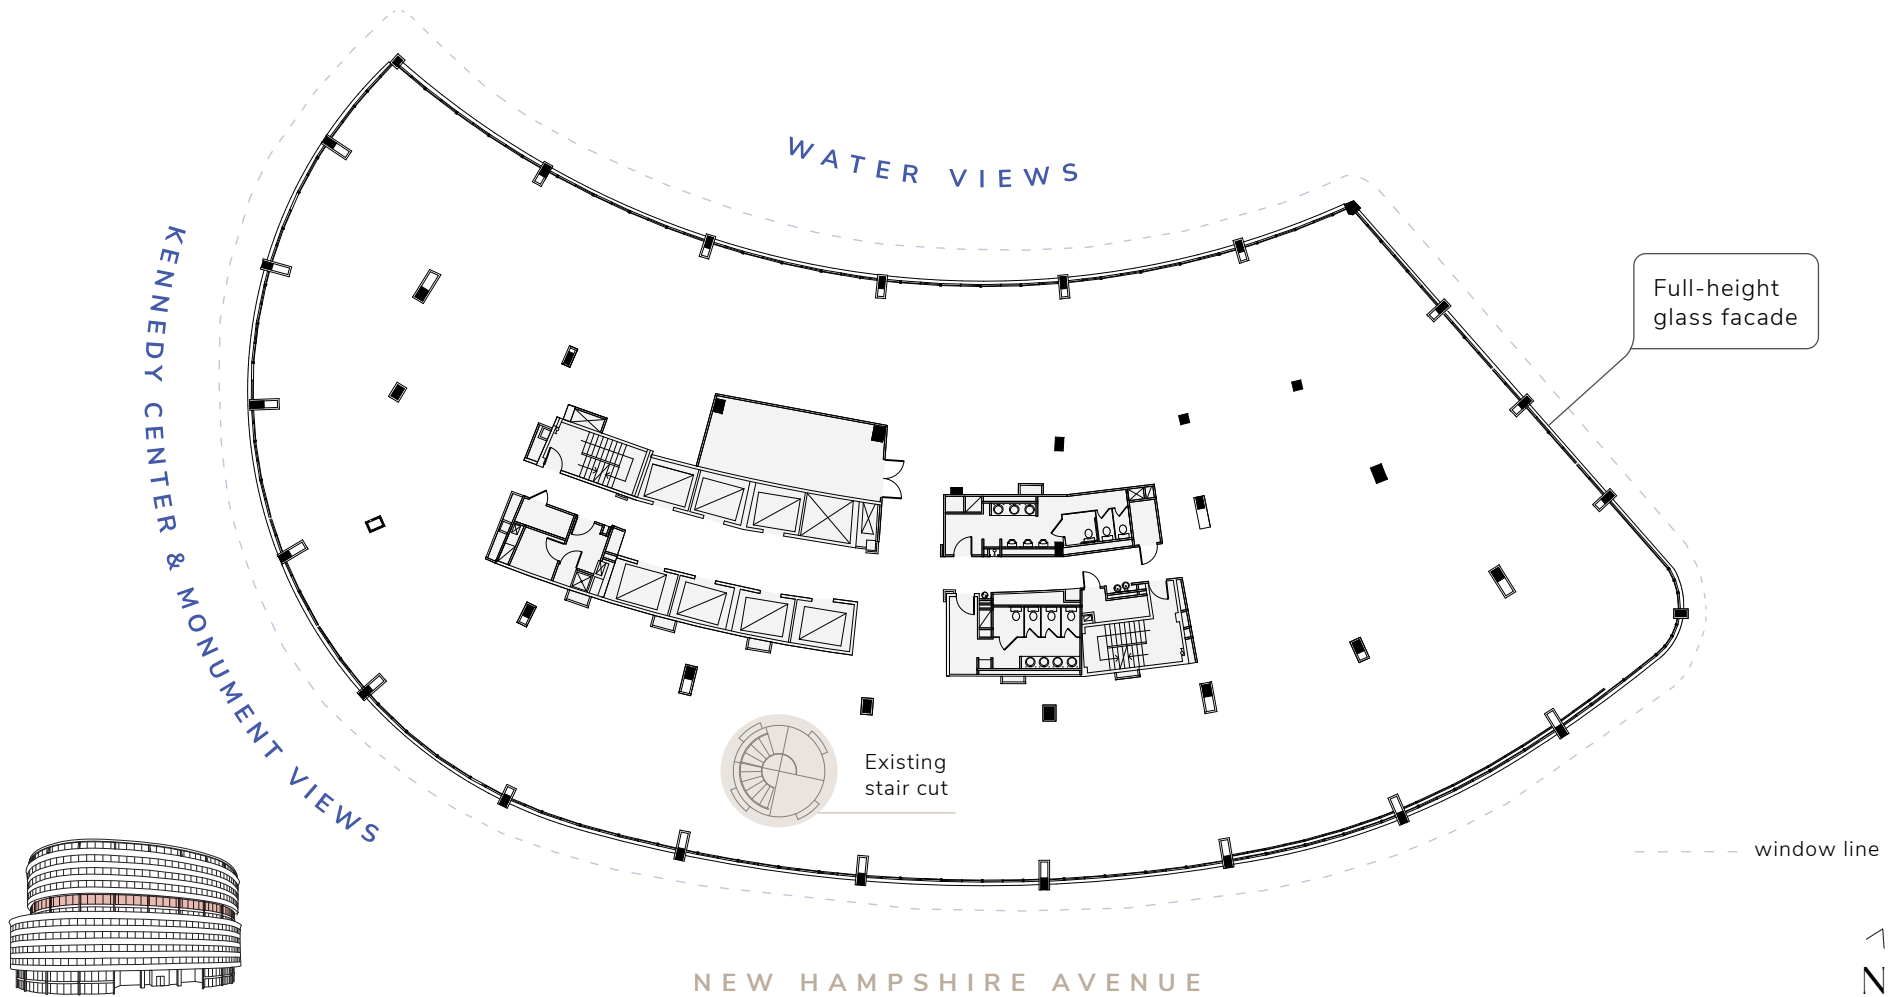

WATERGATE 600

600 NEW HAMPSHIRE AVE

FLOOR

AVAILABLE

RSF

8

Nov. 2027

23,102