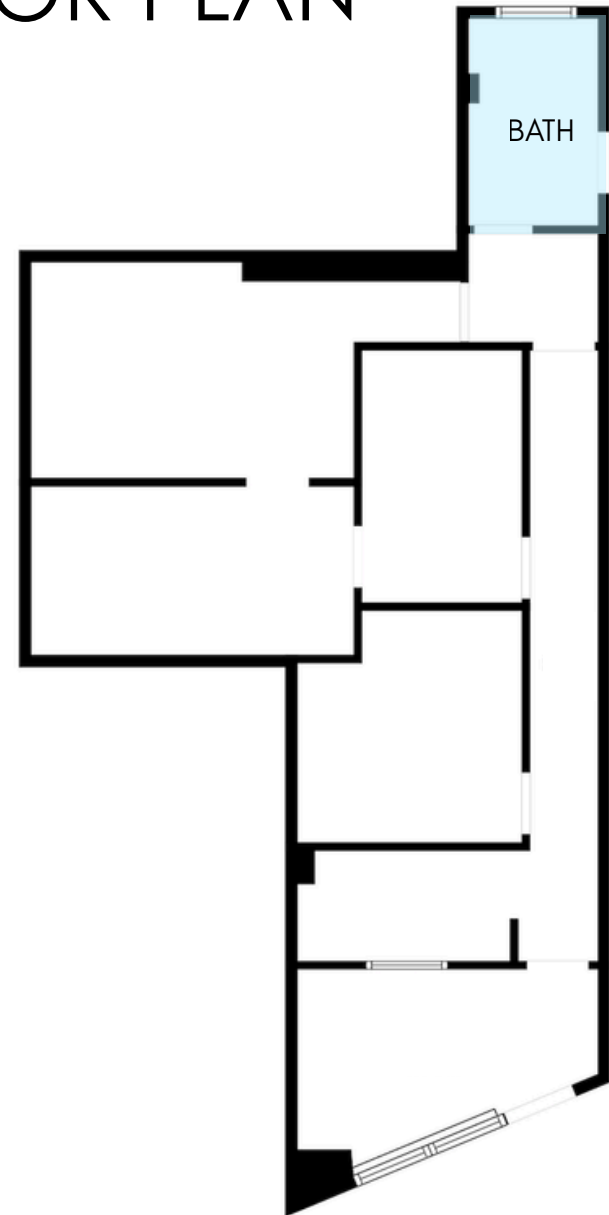

ADDRESS

+/- 900 SF
SPACE SIZE

Upon Request
ASKING RENT

- **Newly renovated storefront**
- **15,558 vehicles per day on New Hyde Park Rd**
- **Perfect for office, retail, and showrooms**

COMMENTS

FLOOR PLAN