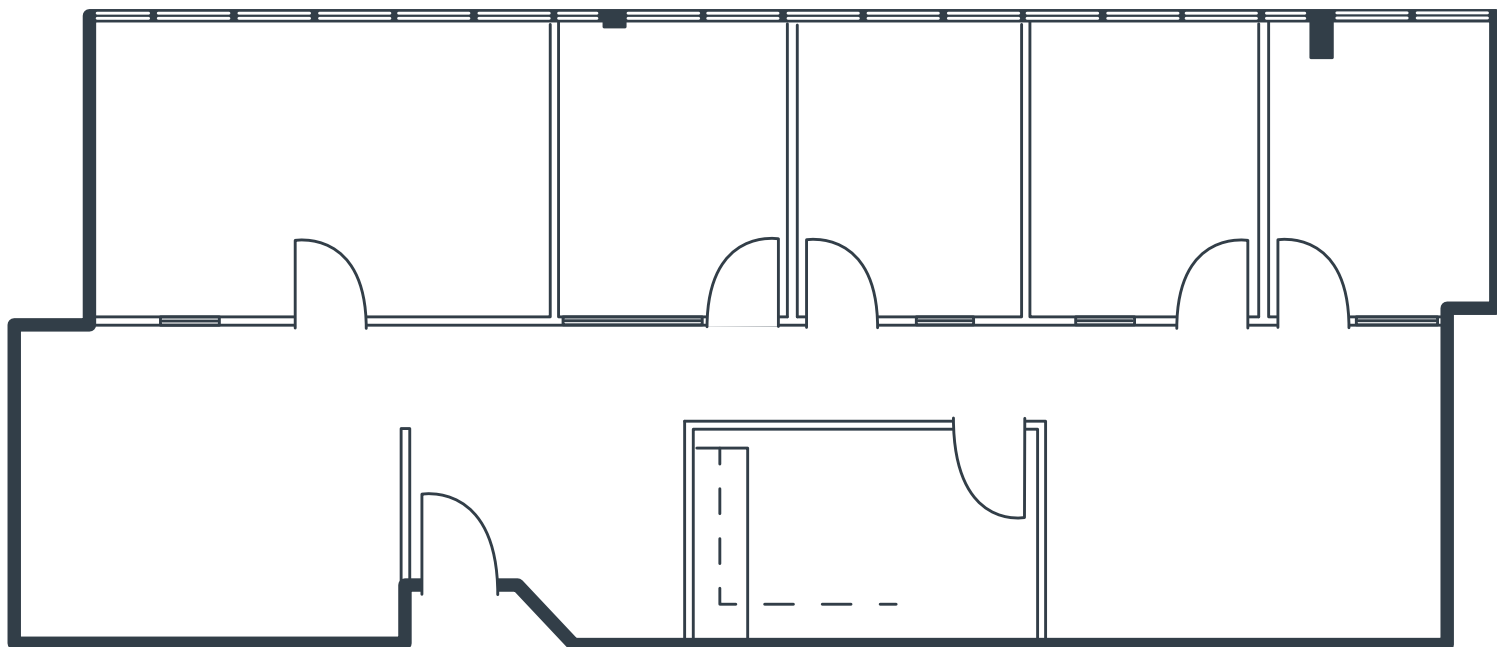

# ONE VENTURE PLAZA

One Venture, Suite 240  
Irvine, CA

1,738 Square Feet

Call for Pricing  
Full Service Gross

## NOTES

Reception  
4 Window Offices  
Conference Room  
File Room  
Open Work Area  
Part of a Professionally Managed Business Park

Created by Olen Commercial Realty Corp., 2022.  
Information is not to be published or copied without  
written approval. Square footage and floor plans are  
estimates and should be separately verified. All rates,  
terms, floor plans, and building facts are subject to  
change without notice.