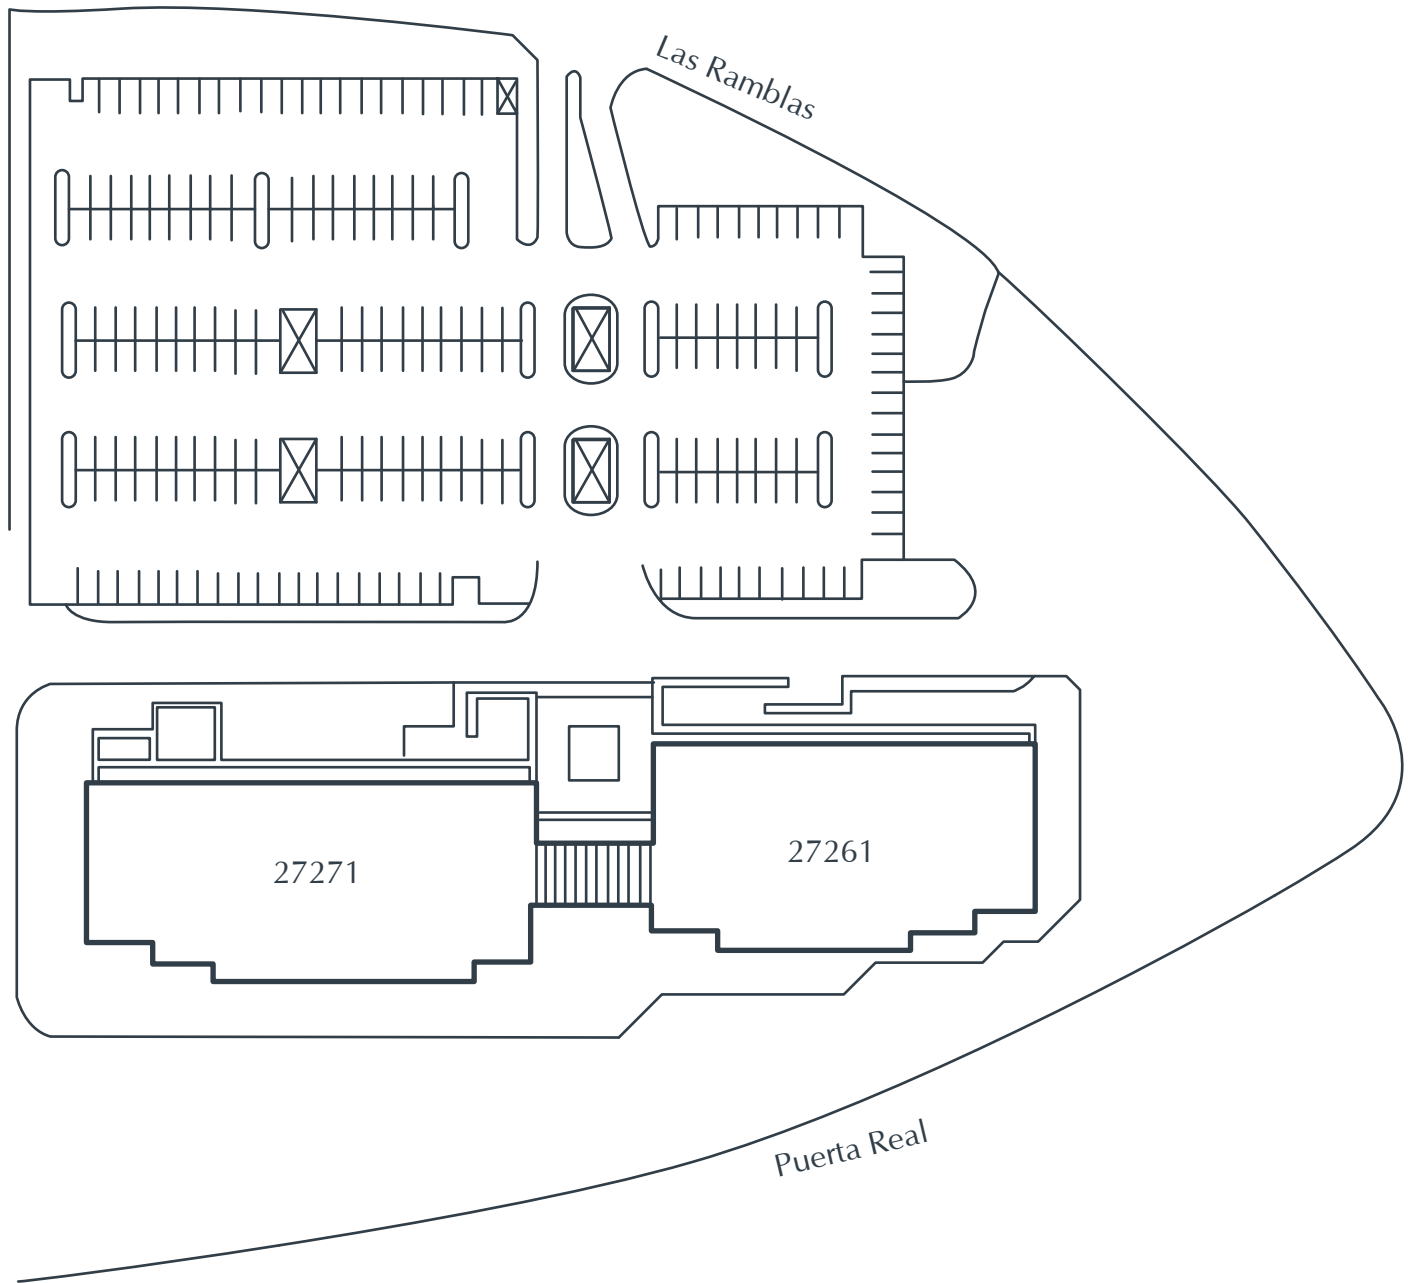

MISSION CORPORATE PLAZA

27261 & 27271 Las Ramblas

Mission Viejo, CA

Created by Olen Commercial Realty Corp., 2022.
Information is not to be published or copied without
written approval. Square footage and floor plans are
estimates and should be separately verified. All rates,
terms, floor plans, and building facts are subject to
change without notice.