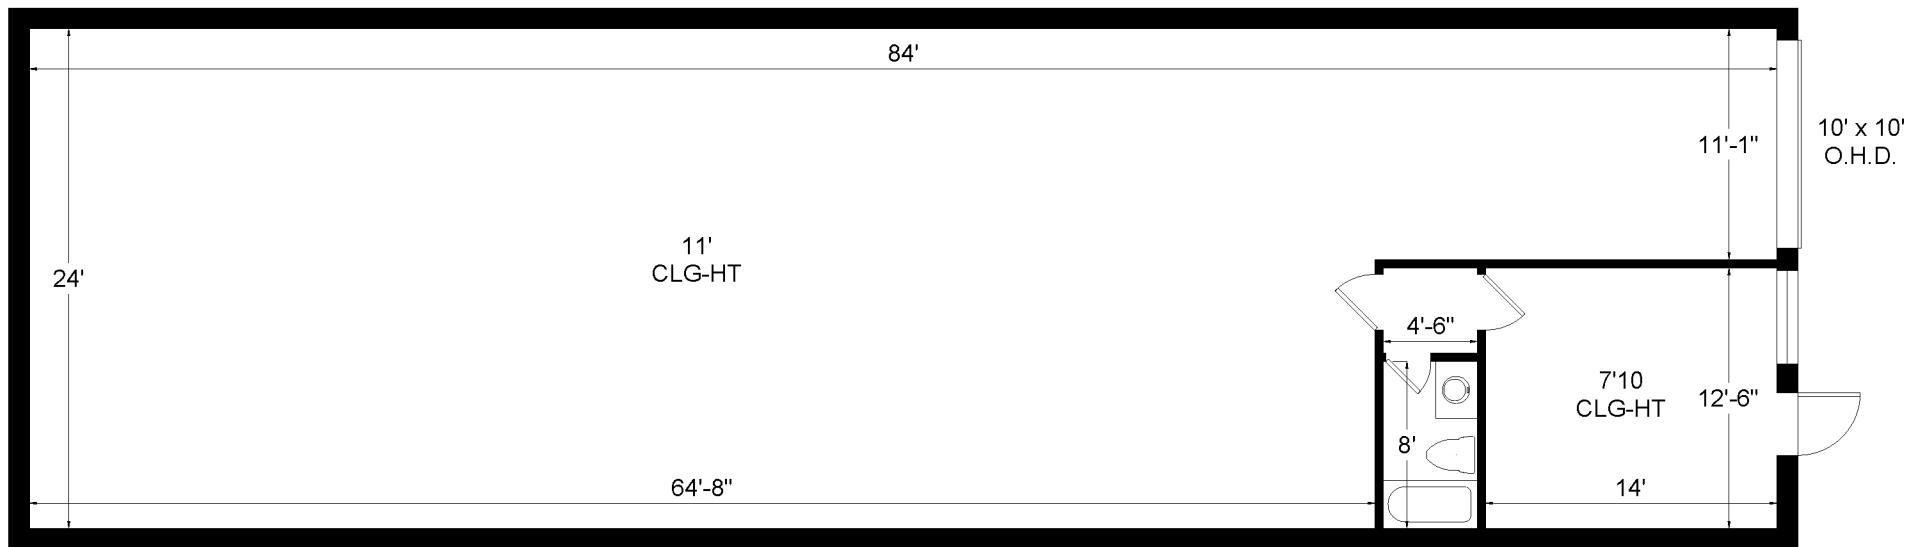

SYLVER TREE HOLDINGS, LLC

4530 NE 11th Avenue | Oakland Park, FL 33334

Office - 272 Sq. Ft.
Warehouse - 1,853 Sq. Ft.

Haley Presser | Property Manager | 954.254.5396 | Haley@levyrai.com
Angie Weaver | Broker / Property Manager | 917.645.2339 | Angie@levyrai.com
4901 NW 17th Way, Suite 103 | Ft. Lauderdale, FL 33309

2,125 Rentable Sq. Ft.
www.LevyRealtyAdvisors.com