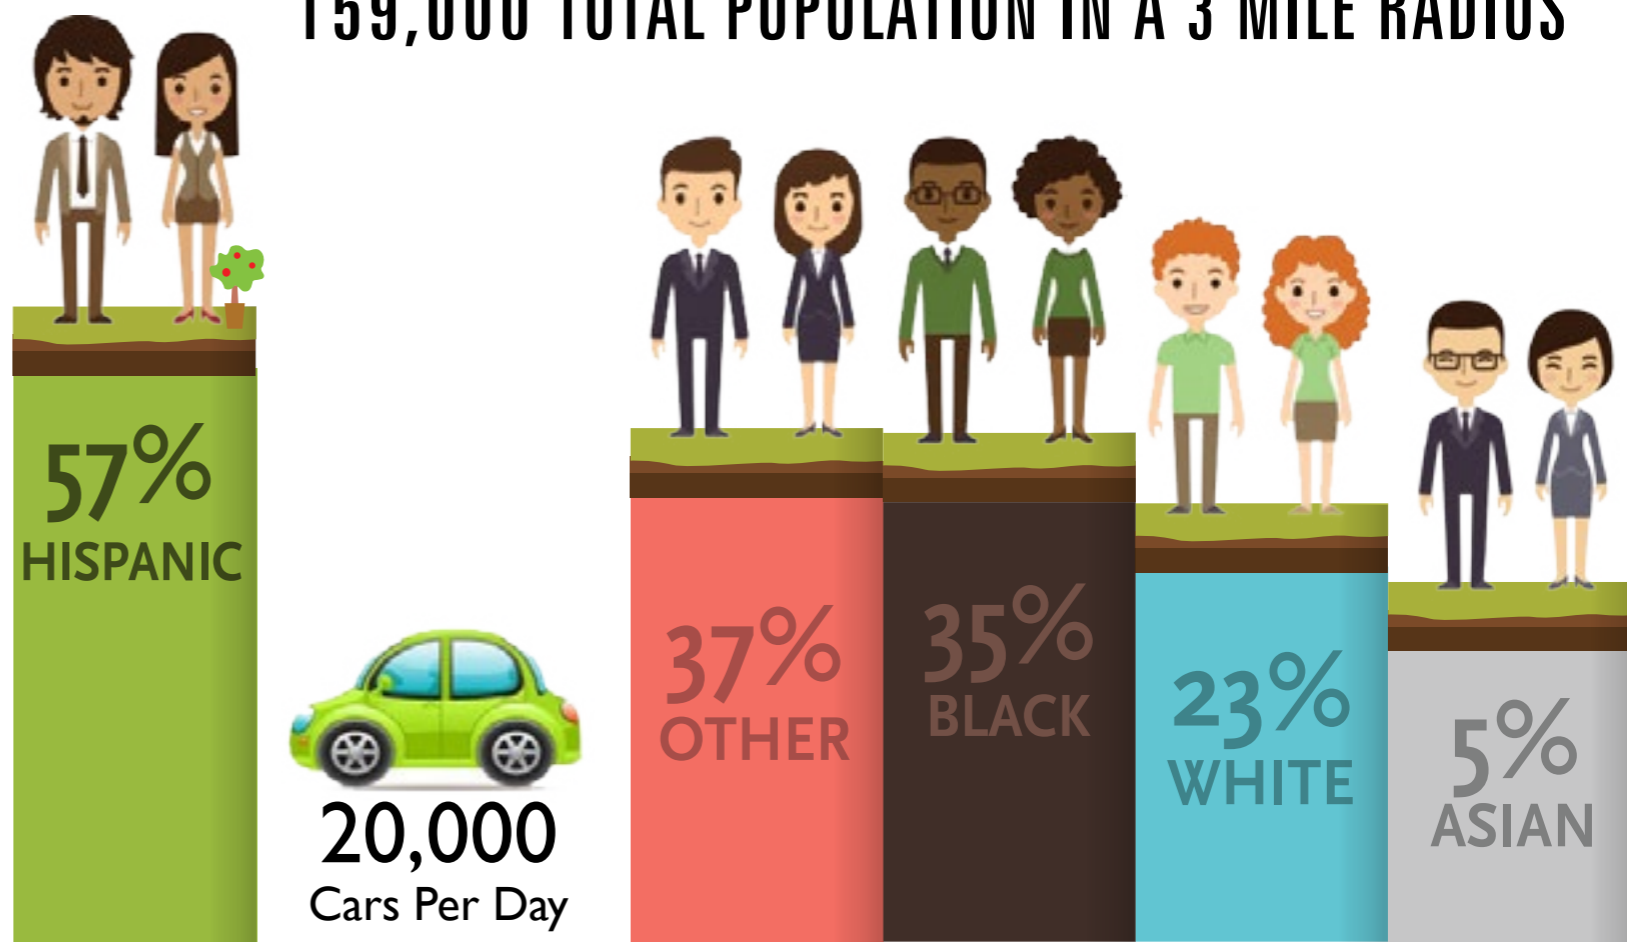

Average ► Household ► Income ► \$60k

Compton Center
914 South Central
Compton

South Central